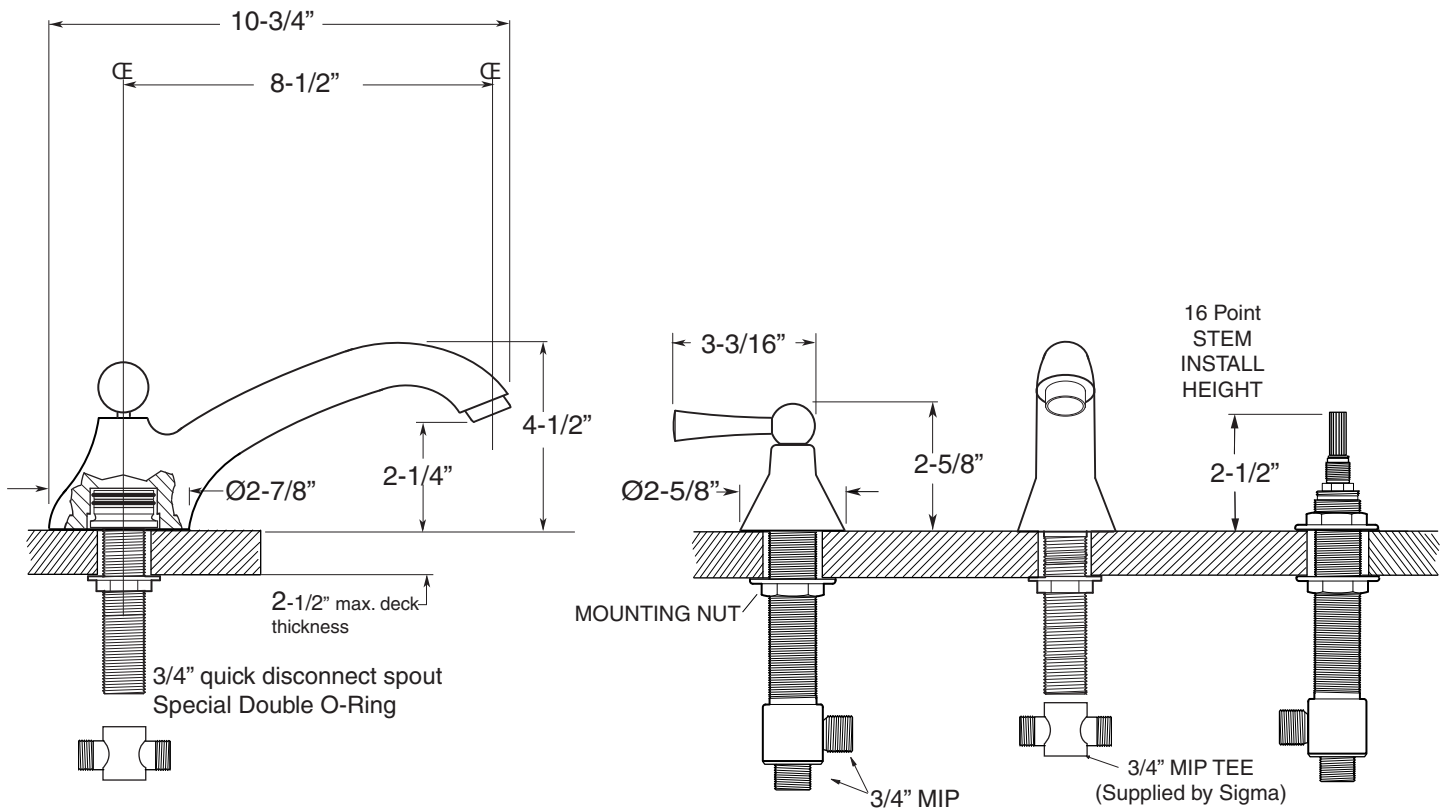

FEATURES:

- All brass construction.
- 3/4" valve bodies with 1/4 turn ceramic cartridge.
- Available in 5 designated Sigma finishes.
- Certified to meet and exceed the following codes and standards:  
ASME A112.18.1/CSA B125.1-2011

**ENCORE**  
Series 03 MELROSE  
Roman Tub Set  
ES.033477

NOTE: Spout and valves install through 1-1/4" diameter holes. Plumber to provide 3/4" supply lines to valves

Note: Measurements are subject to change or cancellation. No responsibility is assumed for use of superseded or voided pages.