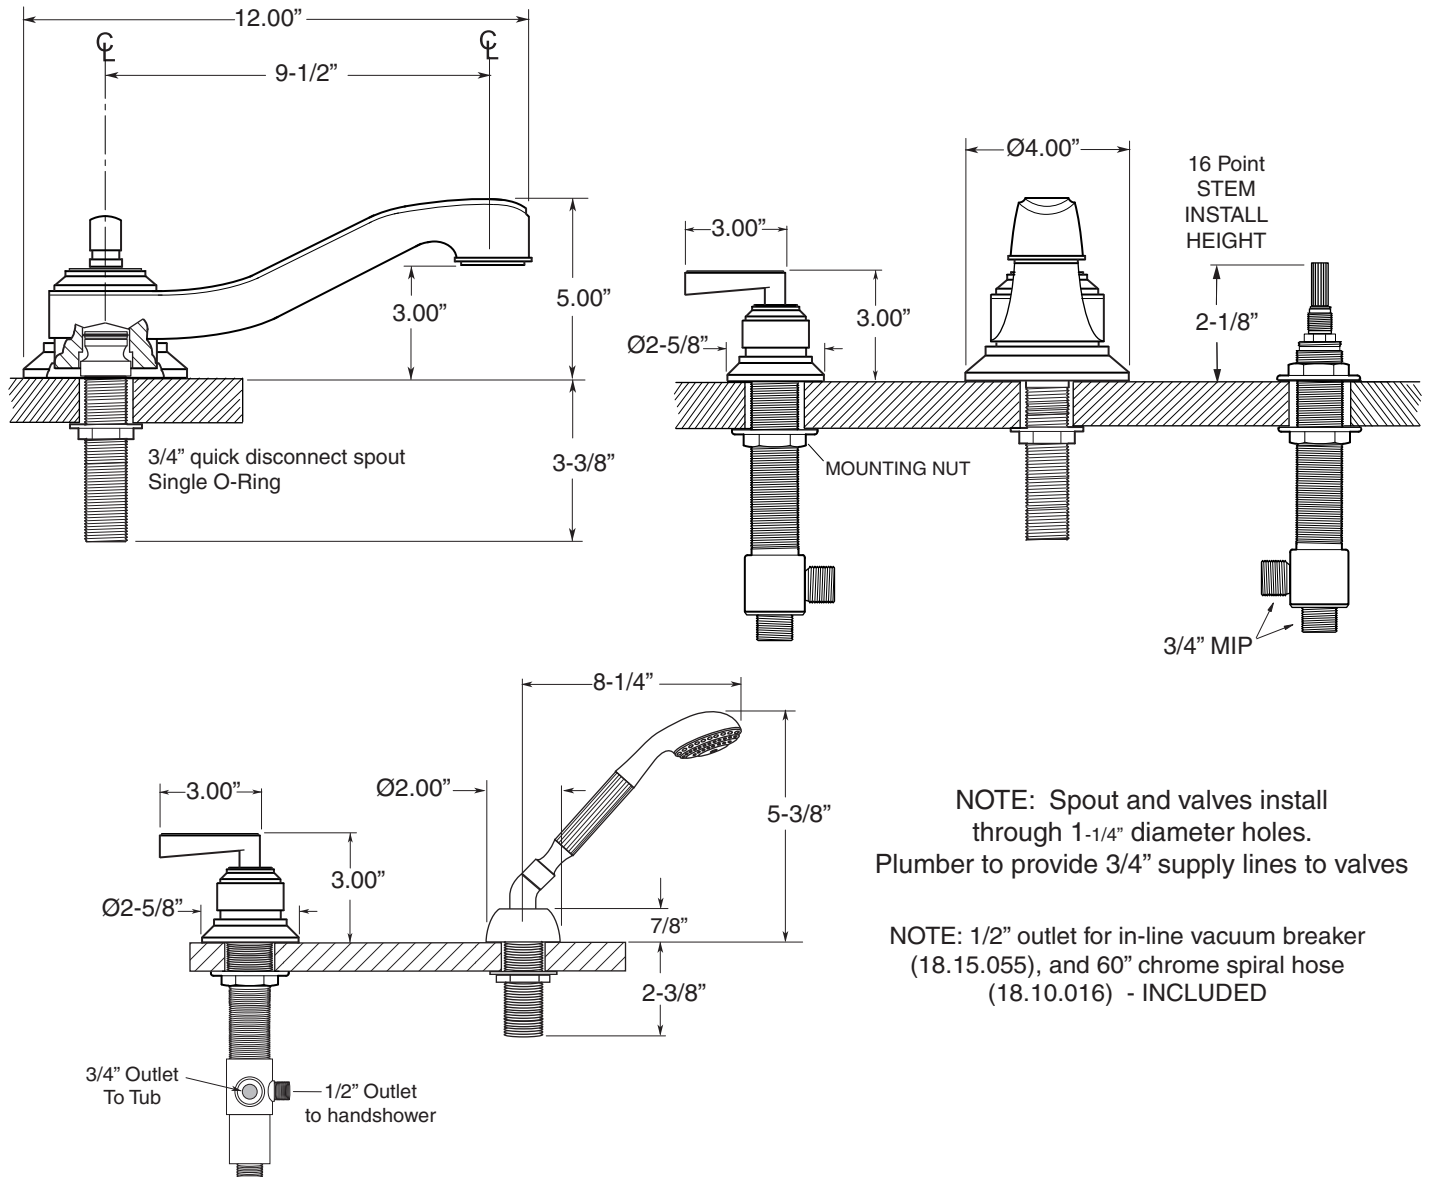

FEATURES:

- All brass construction.
- 3/4" valve bodies with 16 PT. 1/4-turn ceramic disc cartridge.
 - Cold Cartridge 18.30.017, Hot Cartridge 18.30.018
- Available in all finishes. Warranty varies according to finish.

SPECIFICATIONS

620 Series 5-Hole Roman Tub Set with Moderne Handles

1.629393

1.629393T - Trim Only

18.30.134 - Rough Kit

NOTE: Spout and valves install through 1-1/4" diameter holes.
Plumber to provide 3/4" supply lines to valves

NOTE: 1/2" outlet for in-line vacuum breaker (18.15.055), and 60" chrome spiral hose (18.10.016) - INCLUDED

Note: Measurements are subject to change or cancellation. No responsibility is assumed for use of superseded or voided pages.