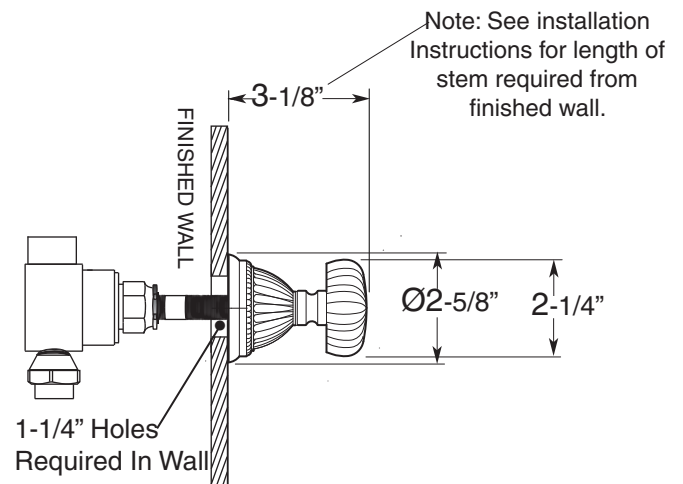

2 Valve Shower Set

8" Spread

1.004042D

Madison Elite Handle

(1.004042DT Trim Only)

Features:

- Forged brass construction
- 8" Center to Center valve (18.30.008)
- 10" Center to Center valve available on request (18.30.141)
- Replacement ceramic disc cartridges:
COLD 18.30.035 / HOT 18.30.036
- Includes 1.8 GPM Showerhead (18.10.024), arm & flange

Top View

Side View

Note: Measurements are subject to change or cancellation. No responsibility is assumed for use of superseded or voided pages.