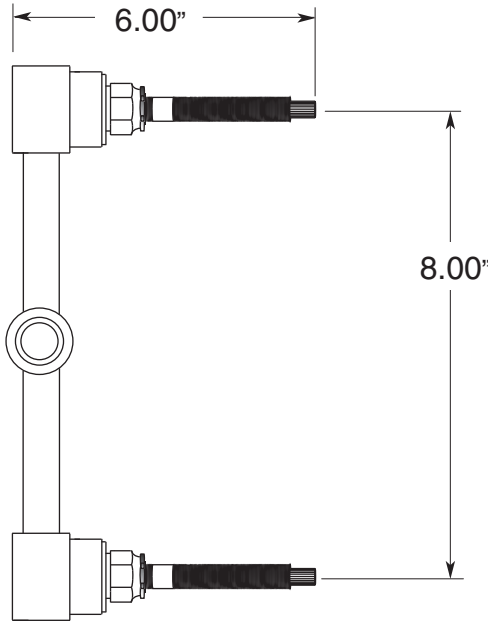

2 Valve Shower Set

8" Spread

1.004042D

Madison Elite Handle

(1.004042DT Trim Only)

Features:

- Forged brass construction
- 8" Center to Center valve (18.30.008)
- 10" Center to Center valve available on request (18.30.141)
- Replacement ceramic disc cartridges:
COLD 18.30.035 / HOT 18.30.036
- Includes 1.8 GPM Showerhead (18.10.024), arm & flange

Top View

Side View

Note: Measurements are subject to change or cancellation. No responsibility is assumed for use of superseded or voided pages.