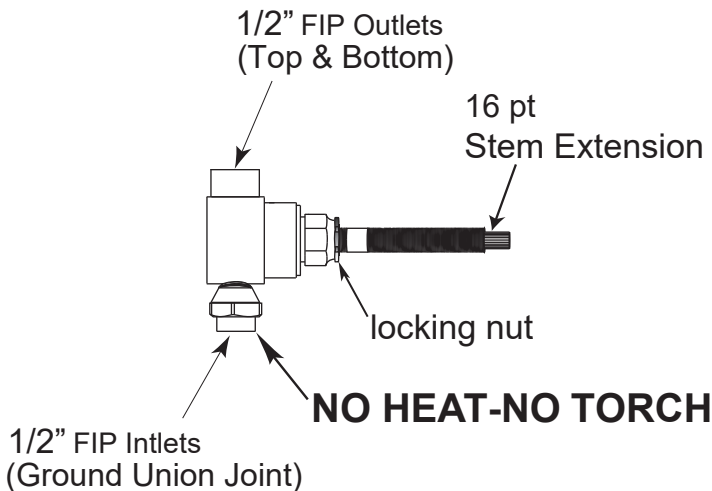

2 Valve Shower Set

8" Spread

1.004042D

Madison Elite Handle

(1.004042DT Trim Only)

Features:

- Forged brass construction
- 8" Center to Center valve (18.30.008)
- 10" Center to Center valve available on request (18.30.141)
- Replacement ceramic disc cartridges:
COLD 18.30.035 / HOT 18.30.036
- Includes 1.8 GPM Showerhead (18.10.024), arm & flange

Top View

Side View

Note: Measurements are subject to change or cancellation. No responsibility is assumed for use of superseded or voided pages.