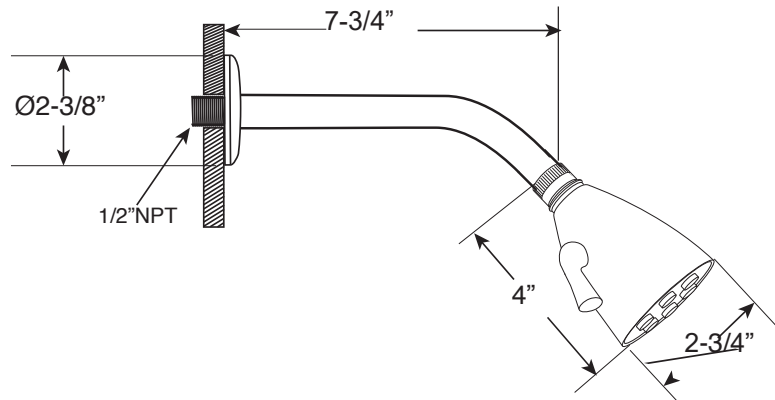

2 Valve Shower Set

8" Spread

1.004042D

Madison Elite Handle

(1.004042DT Trim Only)

Features:

- Forged brass construction
- 8" Center to Center valve (18.30.008)
- 10" Center to Center valve available on request (18.30.141)
- Replacement ceramic disc cartridges:
COLD 18.30.035 / HOT 18.30.036
- Includes 1.8 GPM Showerhead (18.10.024), arm & flange

Top View

Side View

Note: Measurements are subject to change or cancellation. No responsibility is assumed for use of superseded or voided pages.