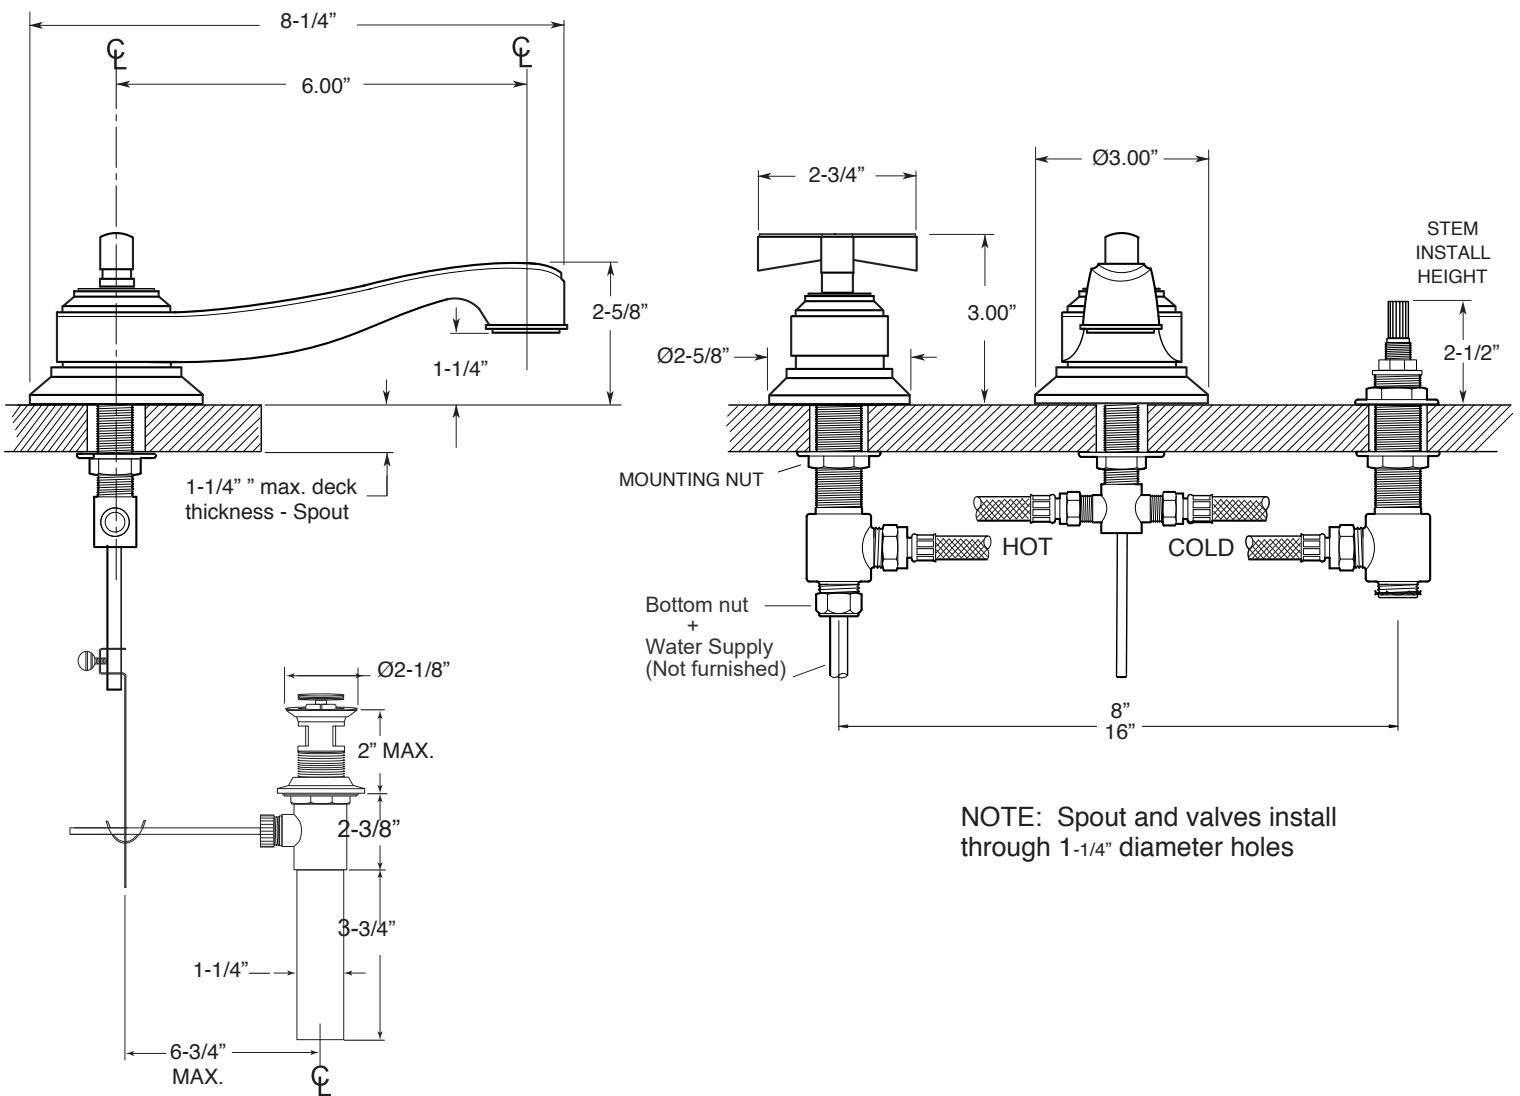

## FEATURES:

- All brass construction. Flexible hoses designed to be installed on 8" to 16" centers. Includes pop-up style drain assembly.
- Cross handle with setscrew attachment.
- 1/4-turn ceramic disc valve cartridge.
  - 18.30.029 - COLD / 18.30.030 - HOT
- Available in all finishes. Warranty varies according to finish selection.
- Standard aerator is limited to 1.2 gpm.

## 620 Series Widespread Lavatory Set with Moderne X Handles

### 1.629408

Note: Measurements are subject to change or cancellation. No responsibility is assumed for use of superseded or voided pages.