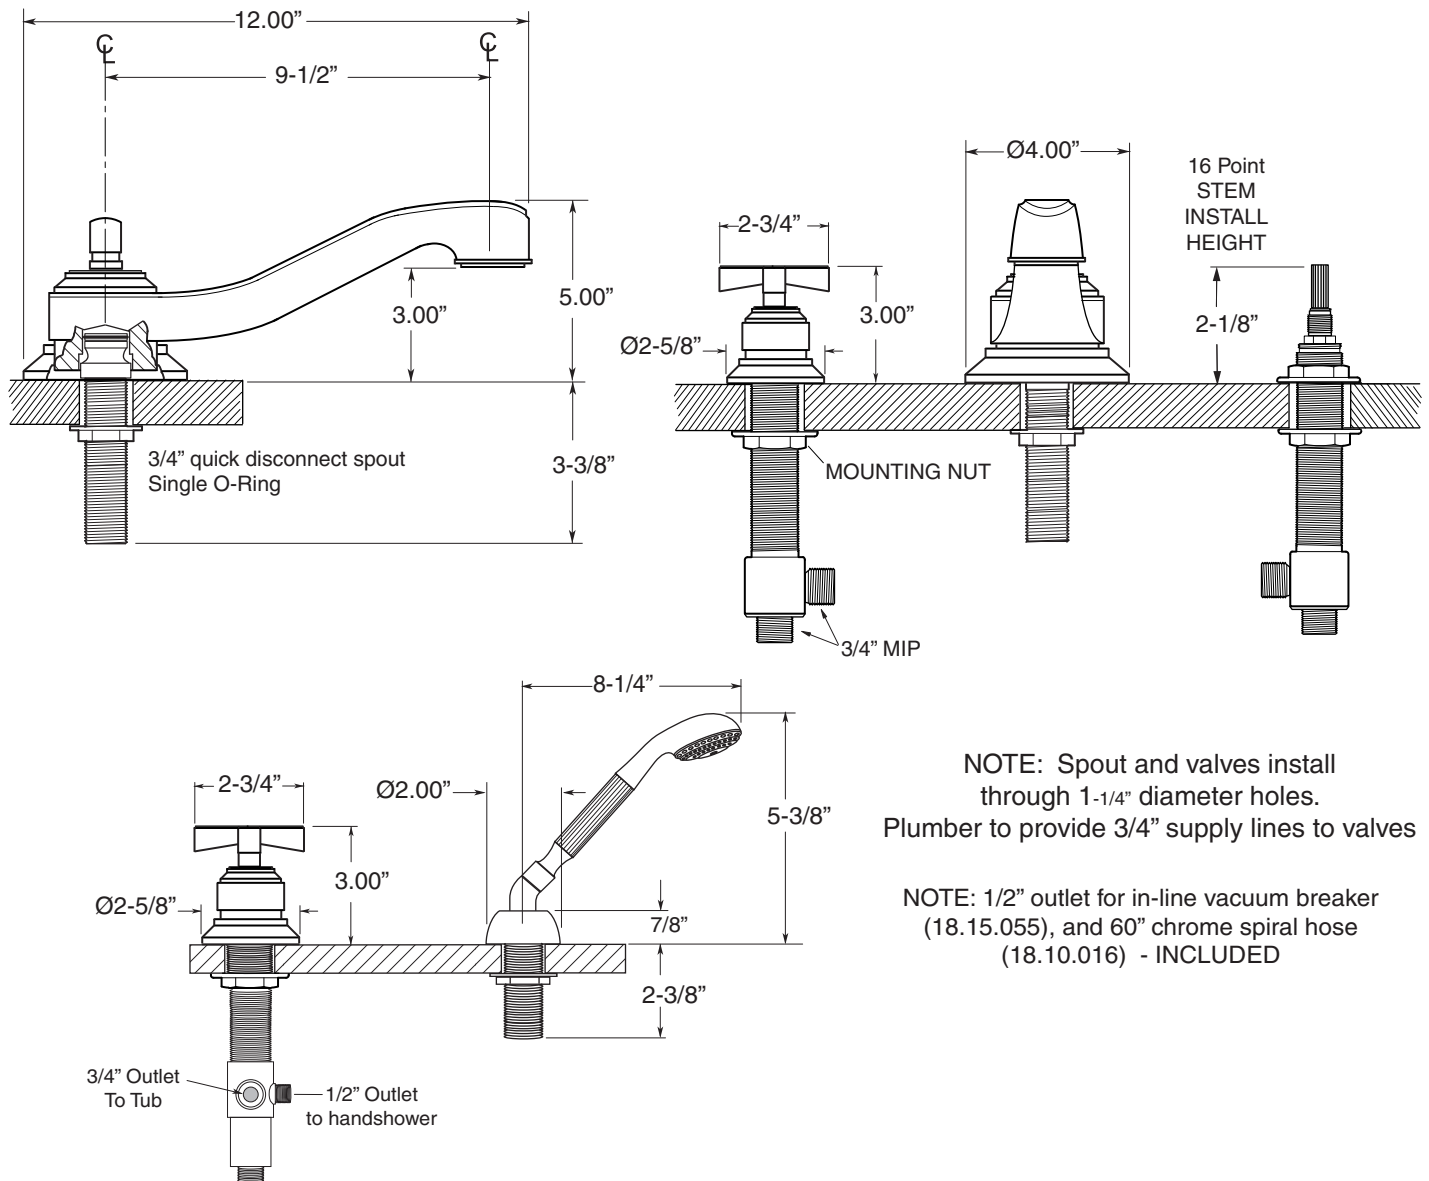

FEATURES:

- All brass construction.
- 3/4" valve bodies with 16 PT. 1/4-turn ceramic disc cartridge.
 - Cold Cartridge 18.30.017, Hot Cartridge 18.30.018
- Available in all finishes. Warranty varies according to finish.

SPECIFICATIONS

620 Series 5-Hole Roman Tub Set with Moderne X Handles

1.629493

1.629493T - Trim Only

18.30.134 - Rough Kit

NOTE: Spout and valves install through 1-1/4" diameter holes.
Plumber to provide 3/4" supply lines to valves

NOTE: 1/2" outlet for in-line vacuum breaker (18.15.055), and 60" chrome spiral hose (18.10.016) - INCLUDED

Note: Measurements are subject to change or cancellation. No responsibility is assumed for use of superseded or voided pages.