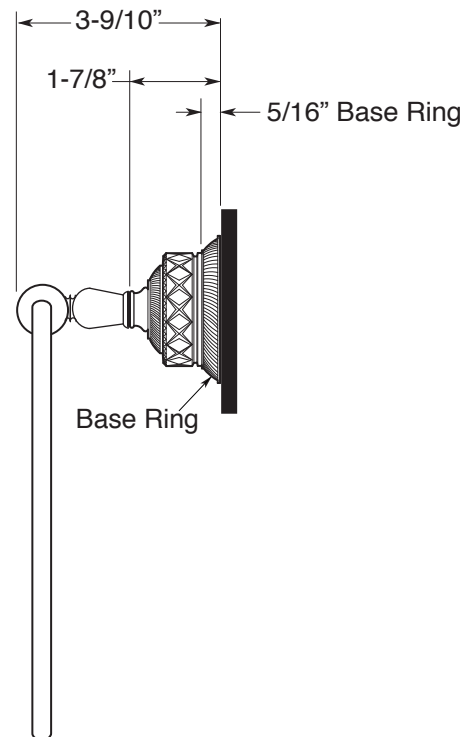

FEATURES:

- All brass construction.
- Escutcheons available in Crystal glass for Luxembourg series and Marble for Venezia series - see below for choices
- H = Honey Onyx
- Available in all Sigma finishes. Warranty varies according to finish selection.
- Mounting bracket and screws are supplied.

Series 97
Towel Ring
(Shown with Crystal Glass Escutcheon)
1.97TR00

TOP VIEW

FRONT VIEW

SIDE VIEW

Note: Measurements are subject to change or cancellation. No responsibility is assumed for use of superseded or voided pages.