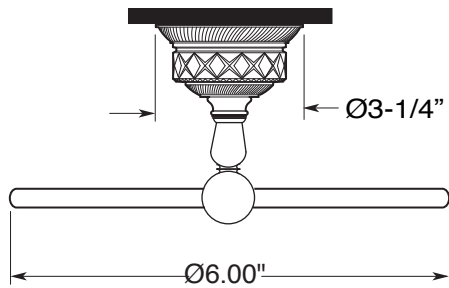

FEATURES:

- All brass construction.
- Escutcheons available in Crystal glass for Luxembourg series and Marble for Venezia series - see below for choices
- H = Honey Onyx
- Available in all Sigma finishes. Warranty varies according to finish selection.
- Mounting bracket and screws are supplied.

Series 97
Towel Ring
(Shown with Crystal Glass Escutcheon)
1.97TR00

TOP VIEW

FRONT VIEW

SIDE VIEW

Note: Measurements are subject to change or cancellation. No responsibility is assumed for use of superseded or voided pages.