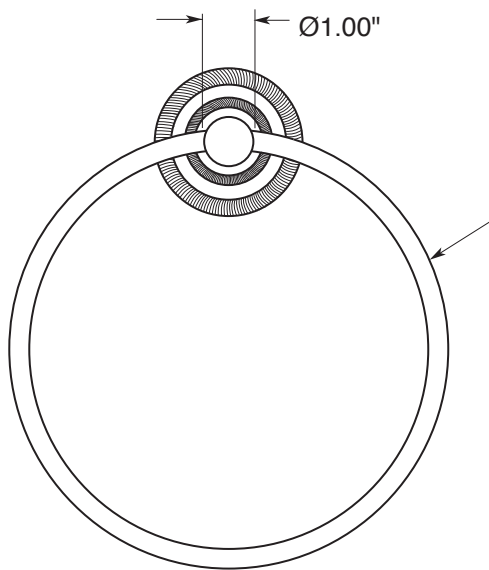

FEATURES:

- All brass construction.
- Escutcheons available in Crystal glass for Luxembourg series and Marble for Venezia series - see below for choices
- H = Honey Onyx
- Available in all Sigma finishes. Warranty varies according to finish selection.
- Mounting bracket and screws are supplied.

Series 97
Towel Ring
(Shown with Crystal Glass Escutcheon)
1.97TR00

TOP VIEW

FRONT VIEW

SIDE VIEW

Note: Measurements are subject to change or cancellation. No responsibility is assumed for use of superseded or voided pages.