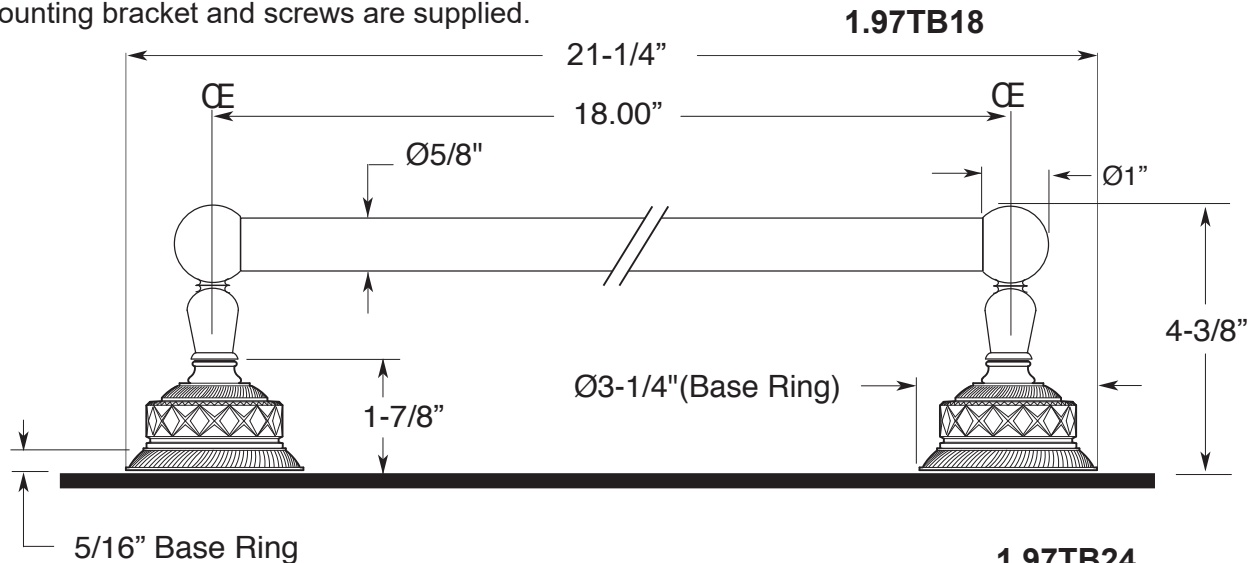

FEATURES:

- All brass construction.
- Escutcheons available in Crystal glass for Luxembourg series and Marble for Venezia series - see below for choices
- H = Honey Onyx
- Available in all Sigma finishes. Warranty varies according to finish selection.
- Mounting bracket and screws are supplied.

Accessories

97 Series Towel Bars

(Shown with Crystal Glass Escutcheon)

Note: Measurements are subject to change or cancellation. No responsibility is assumed for use of superseded or voided pages.