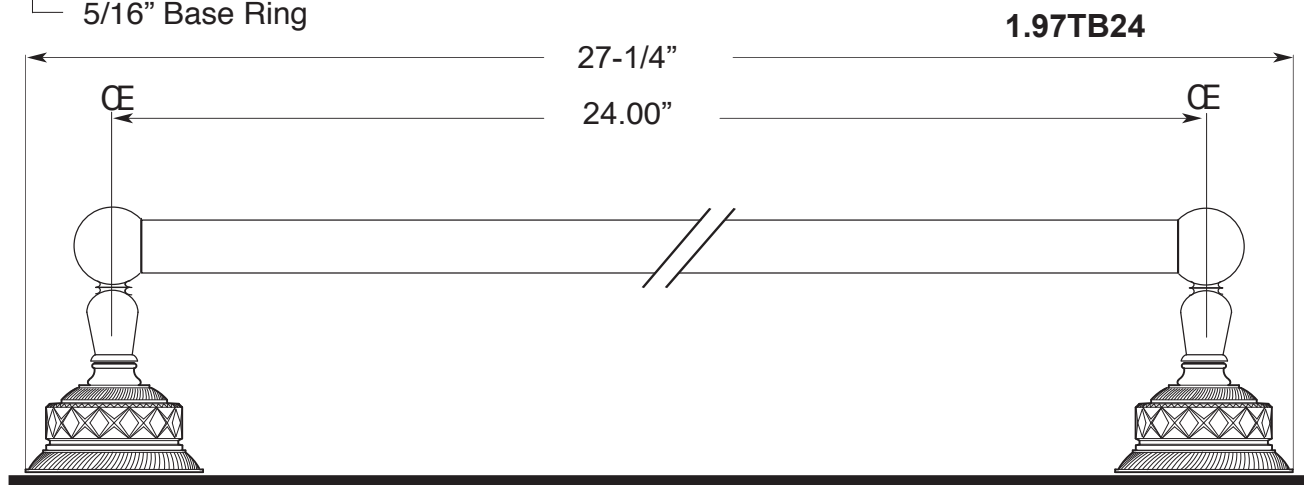

FEATURES:

- All brass construction.
- Escutcheons available in Crystal glass for Luxembourg series and Marble for Venezia series - see below for choices
- H = Honey Onyx
- Available in all Sigma finishes. Warranty varies according to finish selection.
- Mounting bracket and screws are supplied.

Accessories

97 Series Towel Bars

(Shown with Crystal Glass Escutcheon)

Note: Measurements are subject to change or cancellation. No responsibility is assumed for use of superseded or voided pages.