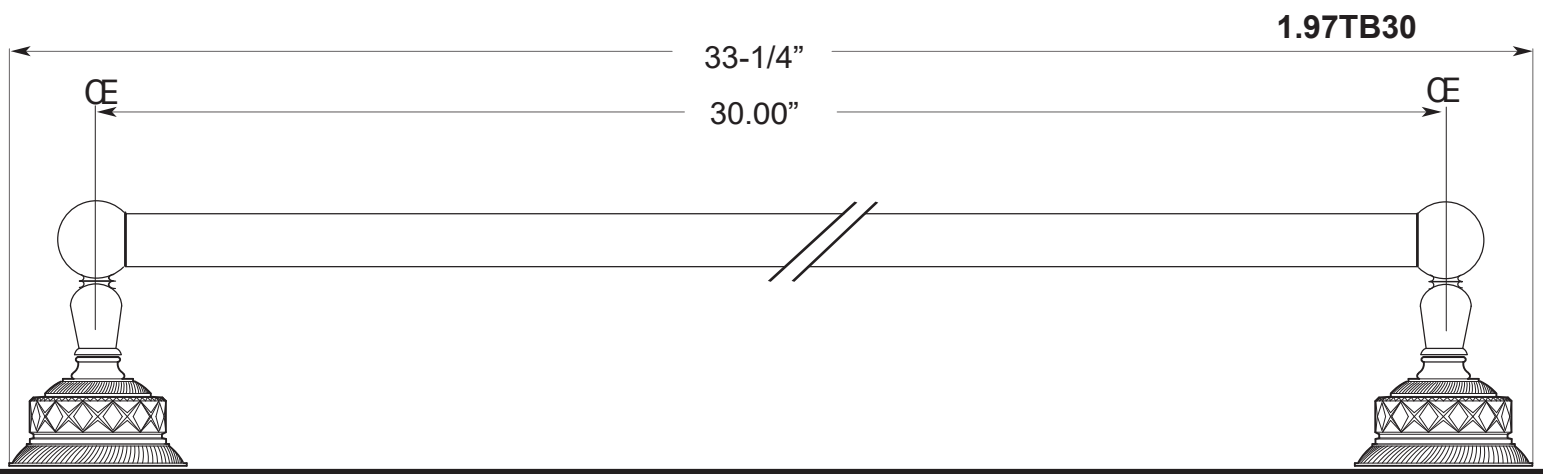

FEATURES:

- All brass construction.
- Escutcheons available in Crystal glass for Luxembourg series and Marble for Venezia series - see below for choices
- H = Honey Onyx
- Available in all Sigma finishes. Warranty varies according to finish selection.
- Mounting bracket and screws are supplied.

Accessories

97 Series Towel Bars

(Shown with Crystal Glass Escutcheon)

Note: Measurements are subject to change or cancellation. No responsibility is assumed for use of superseded or voided pages.