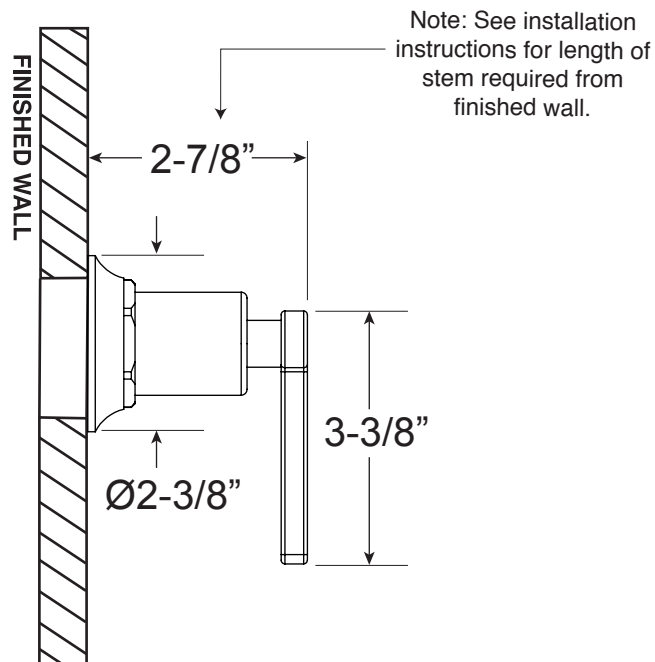

Trim for Wall Valve

1.002987T

Trim Only

Tribeca Handle

For this Euro style 20pt handle and trim, use with the following valves:

78.30.020 - 1/2" Volume Control - Replacement Cartridge: 18.30.036

78.30.023 - 3/4" Volume Control - Replacement Cartridge: 18.30.011

78.30.255 - 3 Port In-Wall Diverter - Replacement Cartridge: 18.30.259

78.30.253 - 4 Port In-Wall Diverter - Replacement Cartridge: 18.30.257

Note: Measurements are subject to change or cancellation. No responsibility is assumed for use of superseded or voided pages.