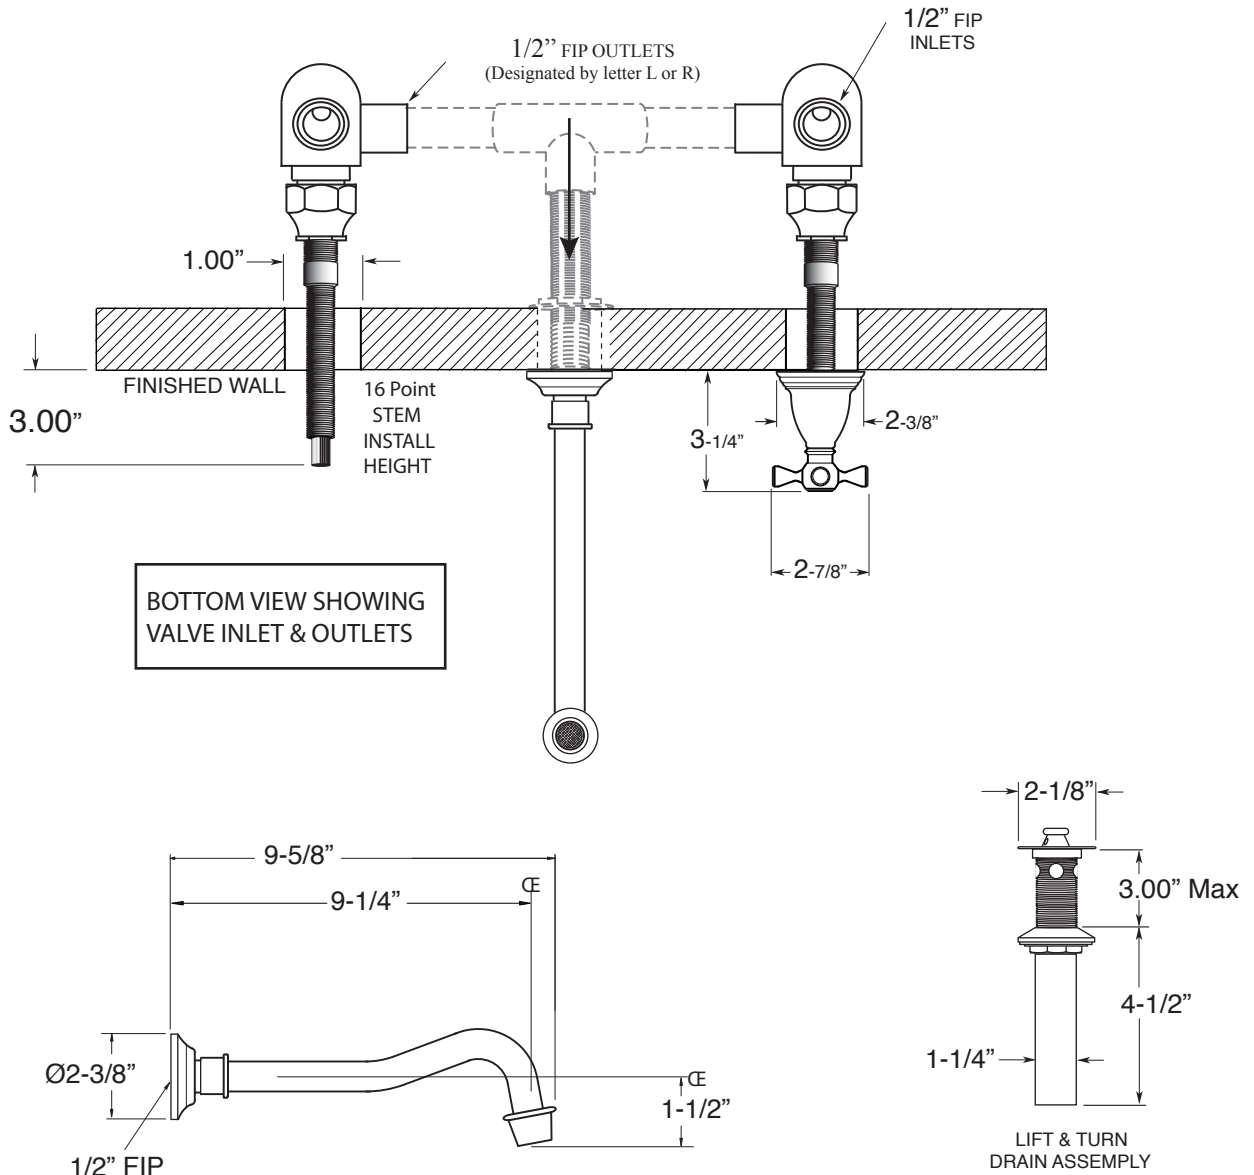

FEATURES:

- All brass construction.
- Independent corner valves
- Includes lift & turn style drain assembly.
- Quarter turn ceramic disc valve cartridge.
- Available in 7 Sigma finishes.
- Certified to meet and exceed the following codes and standards:
ASME A112.18.1-2005/CSAB125.1-2005

ENCORE
Series 02 RALEIGH
Wall/Vessel Lavatory Set
ES.021507

Note: Measurements are subject to change or cancellation. No responsibility is assumed for use of superseded or voided pages.