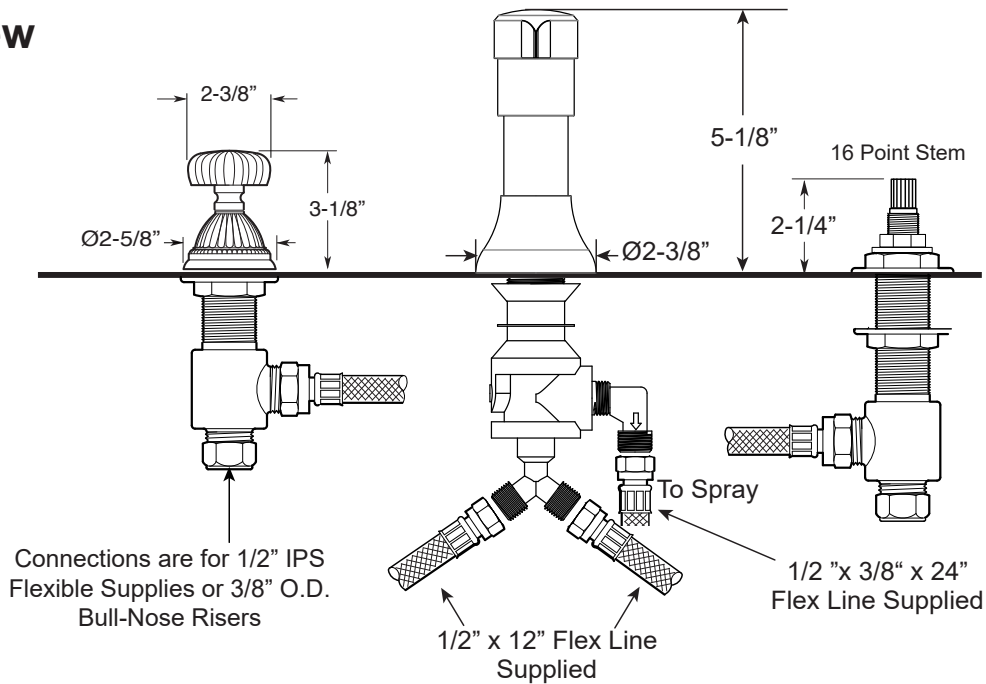

FEATURES:

- All brass construction.
- Hot & Cold valves and integral Vacuum Breaker/Diverter require 1-1/4" (max.) holes.
- Includes pop-up drain assembly with overflow. Longer ball rod available on request. P/N: APS.11.019
- Diverter controls water flow between douche spray & flushing rim.
- 1/4-turn ceramic disc valve cartridges for handles.
- Available in all finishes. Warranty varies according to finish selection.

**Bidet Set with
Madison Elite Handles**

1.004090

Front View

Side View

Note: Measurements are subject to change. No responsibility is assumed for use of superseded or voided pages.