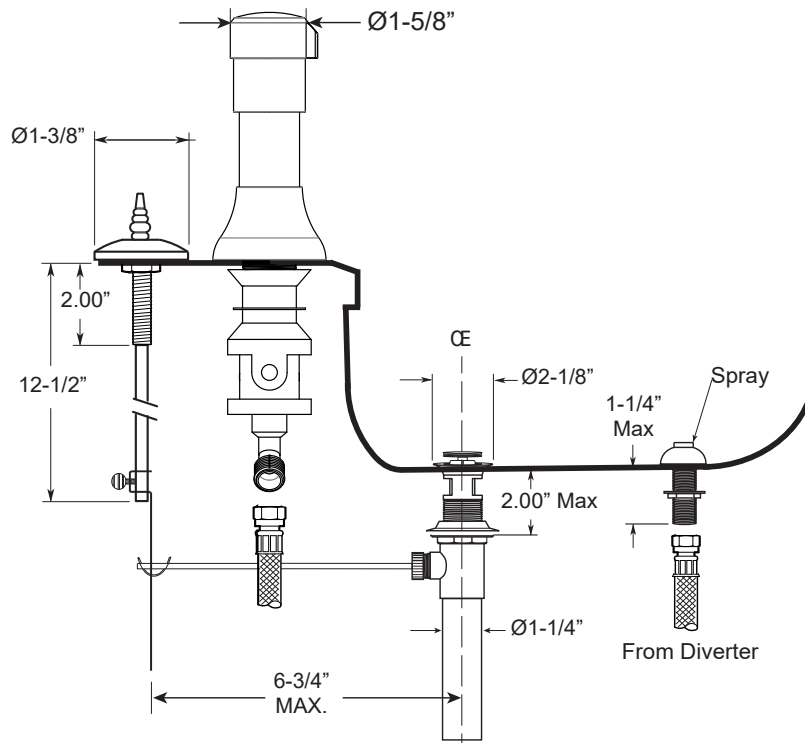

FEATURES:

- All brass construction.
- Hot & Cold valves and integral Vacuum Breaker/Diverter require 1-1/4" (max.) holes.
- Includes pop-up drain assembly with overflow. Longer ball rod available on request. P/N: APS.11.019
- Diverter controls water flow between douche spray & flushing rim.
- 1/4-turn ceramic disc valve cartridges for handles.
- Available in all finishes. Warranty varies according to finish selection.

**Bidet Set with
Madison Elite Handles**

1.004090

Front View

Side View

Note: Measurements are subject to change. No responsibility is assumed for use of superseded or voided pages.