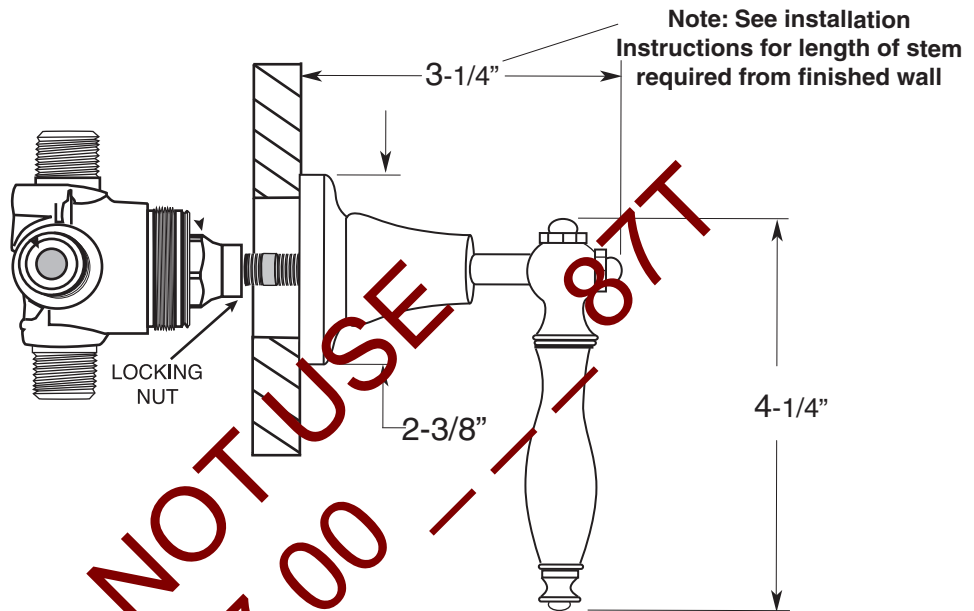

- All brass construction.
- One 1/2" inlet and three 1/2" outlets
- Replacement cartridge: 18.30.257

TechData

SPECIFICATIONS

St. Julien

4 Port In-Wall Diverter
(1 inlet / 3 outlets)
Valve and Trim
7.0046686
Finial Lever

(7.0046686T Trim Only)

Note: Measurements are subject to change or cancellation. No responsibility is assumed for use of superseded or voided pages.