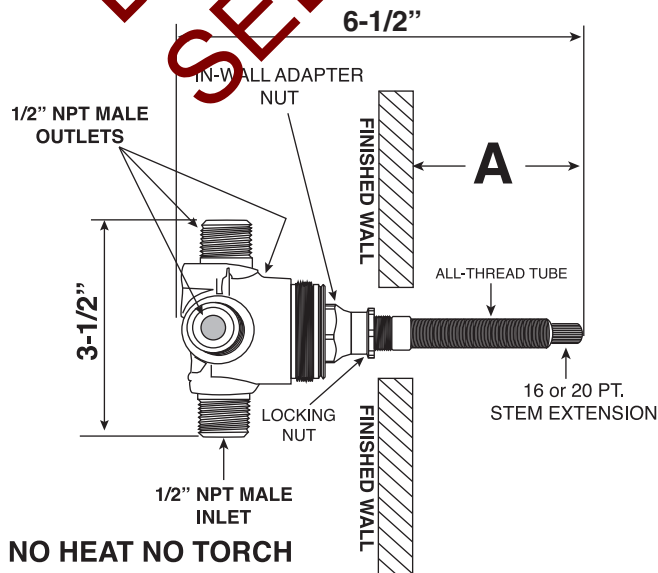

- All brass construction.
- One 1/2" inlet and three 1/2" outlets
- Replacement cartridge: 18.30.257

TechData

SPECIFICATIONS

St. Julien

4 Port In-Wall Diverter
(1 inlet / 3 outlets)
Valve and Trim
7.0046686
Finial Lever

(7.0046686T Trim Only)

Note: Measurements are subject to change or cancellation. No responsibility is assumed for use of superseded or voided pages.