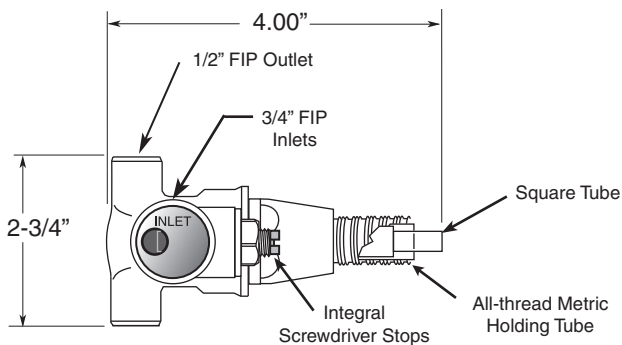

TechData

SPECIFICATIONS

Rutherford

1/2" Thermostatic Shower
Set 7.0048174
Drop Cross Handle
(7.0048174TTrimOnly)

FEATURES:

- All brass construction.
- Includes 1.8 GPM6 plunger shower head, arm and deluxe flange shower arm &
- Available in all finishes. Warranty varies according to finish selection.
- Thermostatic valve cartridge: 18.30.082
- Shut-off cartridge: 18.30.036
- Screw driver spring check valve: (2) 18.30.181
- 14.5 GPM @ 45PSI (9.5 top exit)

1/2" INLINE SHUT OFF VALVE

1/2" THERMOSTATIC VALVE

Note: Measurements are subject to change or cancellation. No responsibility is assumed for use of superseded or voided pages.