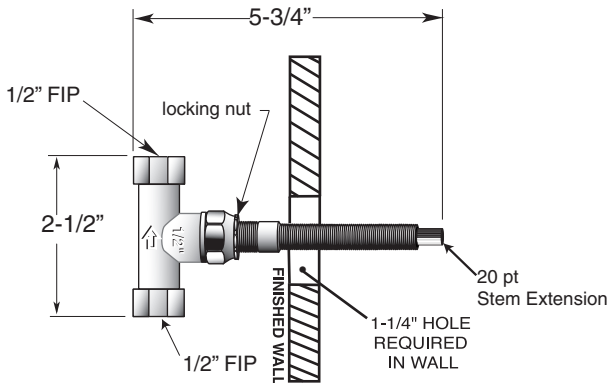

TechData

SPECIFICATIONS

Rutherford

1/2" Thermostatic Shower
Set 7.0048174
Drop Cross Handle
(7.0048174TTrimOnly)

FEATURES:

- All brass construction.
- Includes 1.8 GPM6 plunger shower head, arm and deluxe flange shower arm &
- Available in all finishes. Warranty varies according to finish selection.
- Thermostatic valve cartridge: 18.30.082
- Shut-off cartridge: 18.30.036
- Screw driver spring check valve: (2) 18.30.181
- 14.5 GPM @ 45PSI (9.5 top exit)

1/2" INLINE SHUT OFF VALVE

1/2" THERMOSTATIC VALVE

Note: Measurements are subject to change or cancellation. No responsibility is assumed for use of superseded or voided pages.