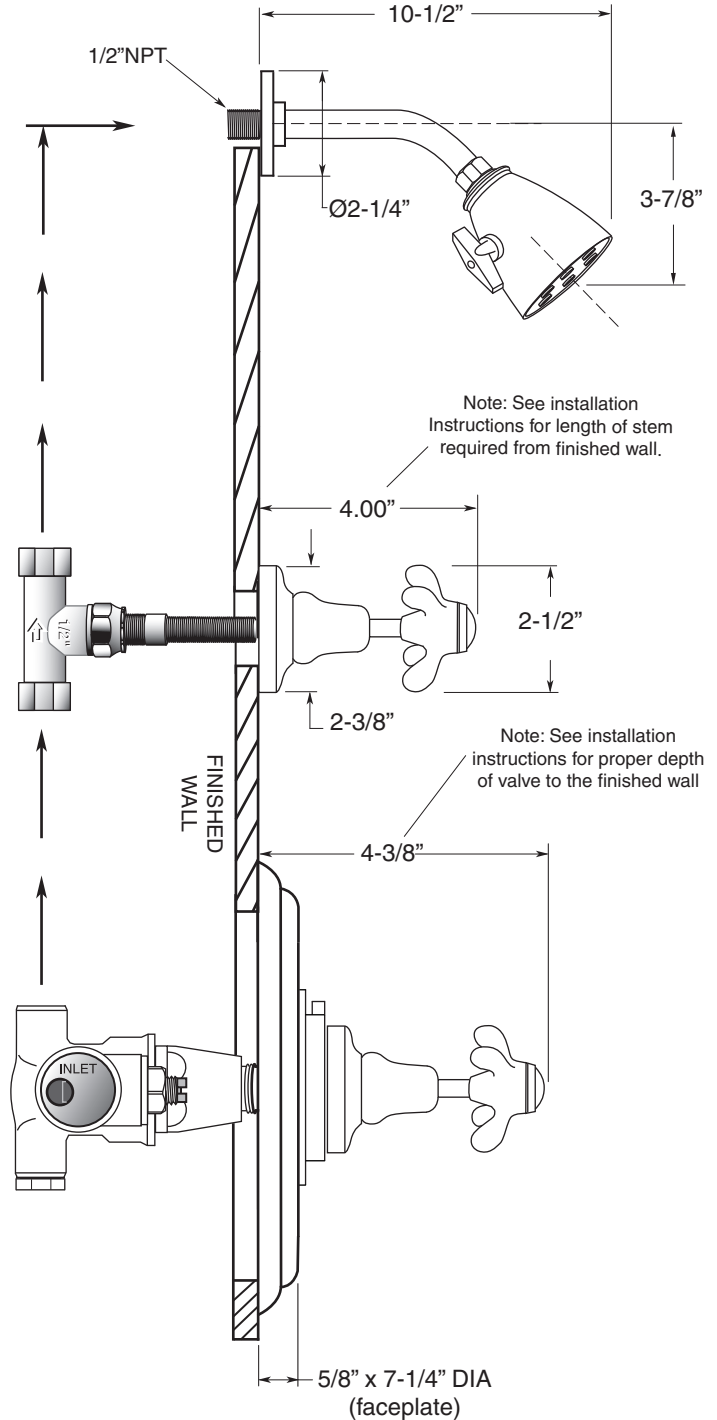

TechData

SPECIFICATIONS

Rutherford

1/2" Thermostatic Shower
Set 7.0048174
Drop Cross Handle
(7.0048174TTrimOnly)

FEATURES:

- All brass construction.
- Includes 1.8 GPM6 plunger shower head, arm and deluxe flange shower arm &
- Available in all finishes. Warranty varies according to finish selection.
- Thermostatic valve cartridge: 18.30.082
- Shut-off cartridge: 18.30.036
- Screw driver spring check valve: (2) 18.30.181
- 14.5 GPM @ 45PSI (9.5 top exit)

1/2" INLINE SHUT OFF VALVE

1/2" THERMOSTATIC VALVE

Note: Measurements are subject to change or cancellation. No responsibility is assumed for use of superseded or voided pages.