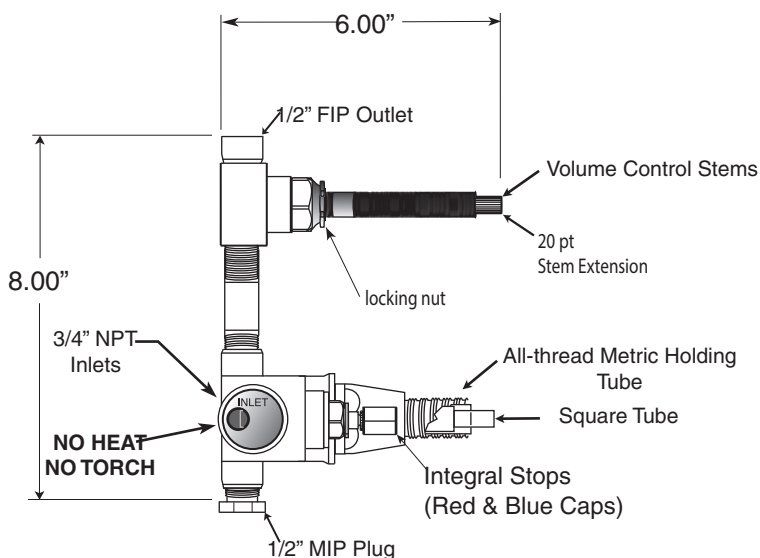

St. Julien

1/2" Imperial Thermostatic
and One Volume Control
7.0246596V
Porcelain Lever

(7.0246596VT Trim Only)

FEATURES:

- All brass construction.
- Available in all finishes. Warranty varies according to finish selection.
- Thermostatic valve cartridge: 18.30.082
- Shut-off cartridge: 18.30.036
- Screw driver spring check valve: (2) 18.30.181
- 5.0 GPM @ 45PSI
- Meets: ASME A112.18.1-2005/CSAB125.1-2005

SIDE VIEW - VALVE ONLY

SIDE VIEW - INSTALLED