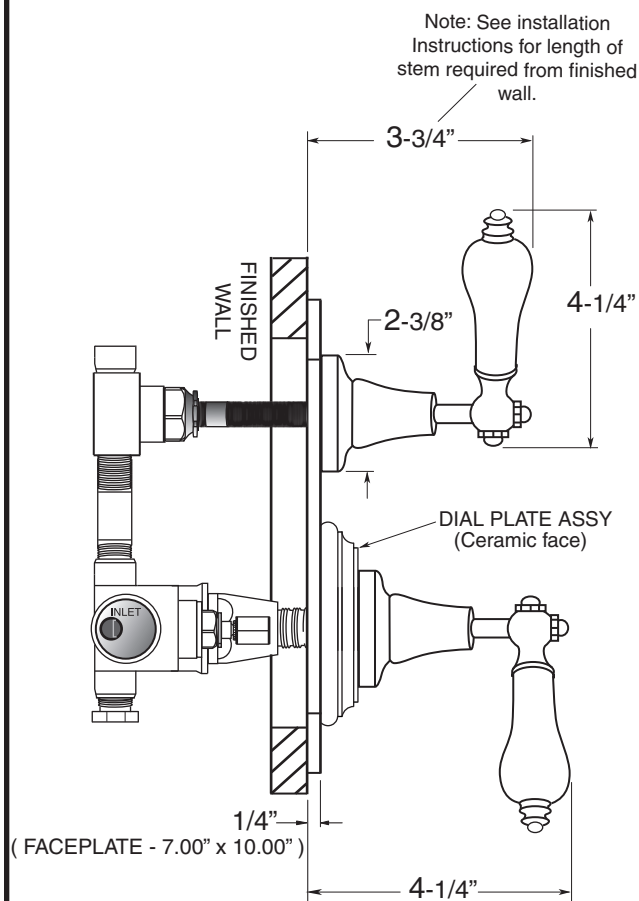

St. Julien

1/2" Imperial Thermostatic
and One Volume Control
7.0246596V
Porcelain Lever

(7.0246596VT Trim Only)

FEATURES:

- All brass construction.
- Available in all finishes. Warranty varies according to finish selection.
- Thermostatic valve cartridge: 18.30.082
- Shut-off cartridge: 18.30.036
- Screw driver spring check valve: (2) 18.30.181
- 5.0 GPM @ 45PSI
- Meets: ASME A112.18.1-2005/CSAB125.1-2005

SIDE VIEW - VALVE ONLY

SIDE VIEW - INSTALLED