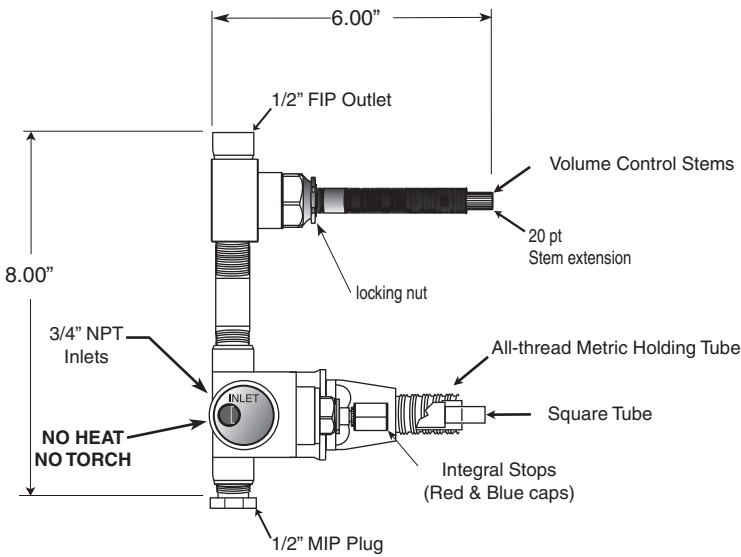

## SPECIFICATIONS

# Rutherford

1/2" Imperial Thermostatic  
and One Volume Control  
7.0248196V  
Drop Cross Handle  
(7.0248196VT Trim Only)

### FEATURES:

- All brass construction.
- Available in all finishes. Warranty varies according to finish selection.
- Thermostatic valve cartridge: 18.30.082
- Shut-off cartridge: 18.30.036
- Screw driver spring check valve: (2) 18.30.181
- 5.0 GPM @ 45PSI
- Meets: ASME A112.18.1/CSA B125.1-2011

SIDE VIEW - VALVE ONLY

SIDE VIEW - INSTALLED

Note: Measurements are subject to change or cancellation. No responsibility is assumed for use of superseded or voided pages.