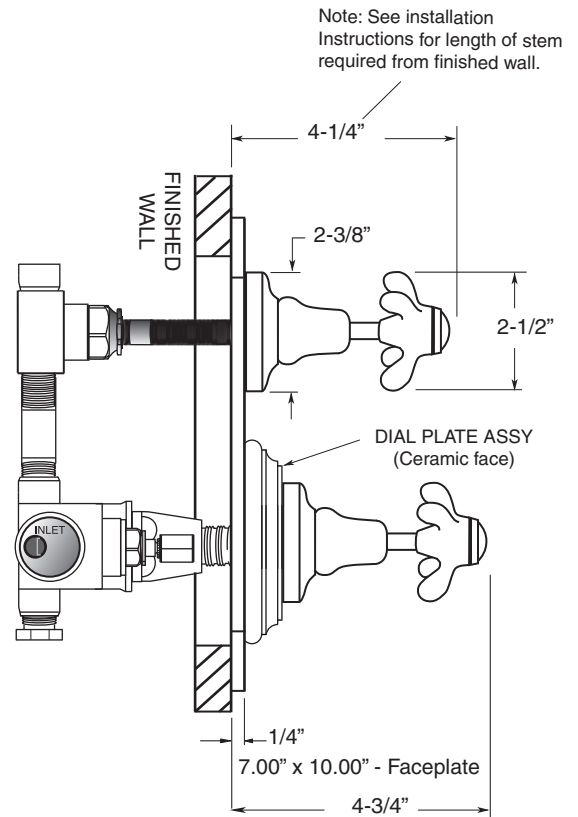

## SPECIFICATIONS

# Rutherford

1/2" Imperial Thermostatic  
and One Volume Control  
7.0248196V  
Drop Cross Handle  
(7.0248196VT Trim Only)

### FEATURES:

- All brass construction.
- Available in all finishes. Warranty varies according to finish selection.
- Thermostatic valve cartridge: 18.30.082
- Shut-off cartridge: 18.30.036
- Screw driver spring check valve: (2) 18.30.181
- 5.0 GPM @ 45PSI
- Meets: ASME A112.18.1/CSA B125.1-2011

SIDE VIEW - VALVE ONLY

SIDE VIEW - INSTALLED

Note: Measurements are subject to change or cancellation. No responsibility is assumed for use of superseded or voided pages.