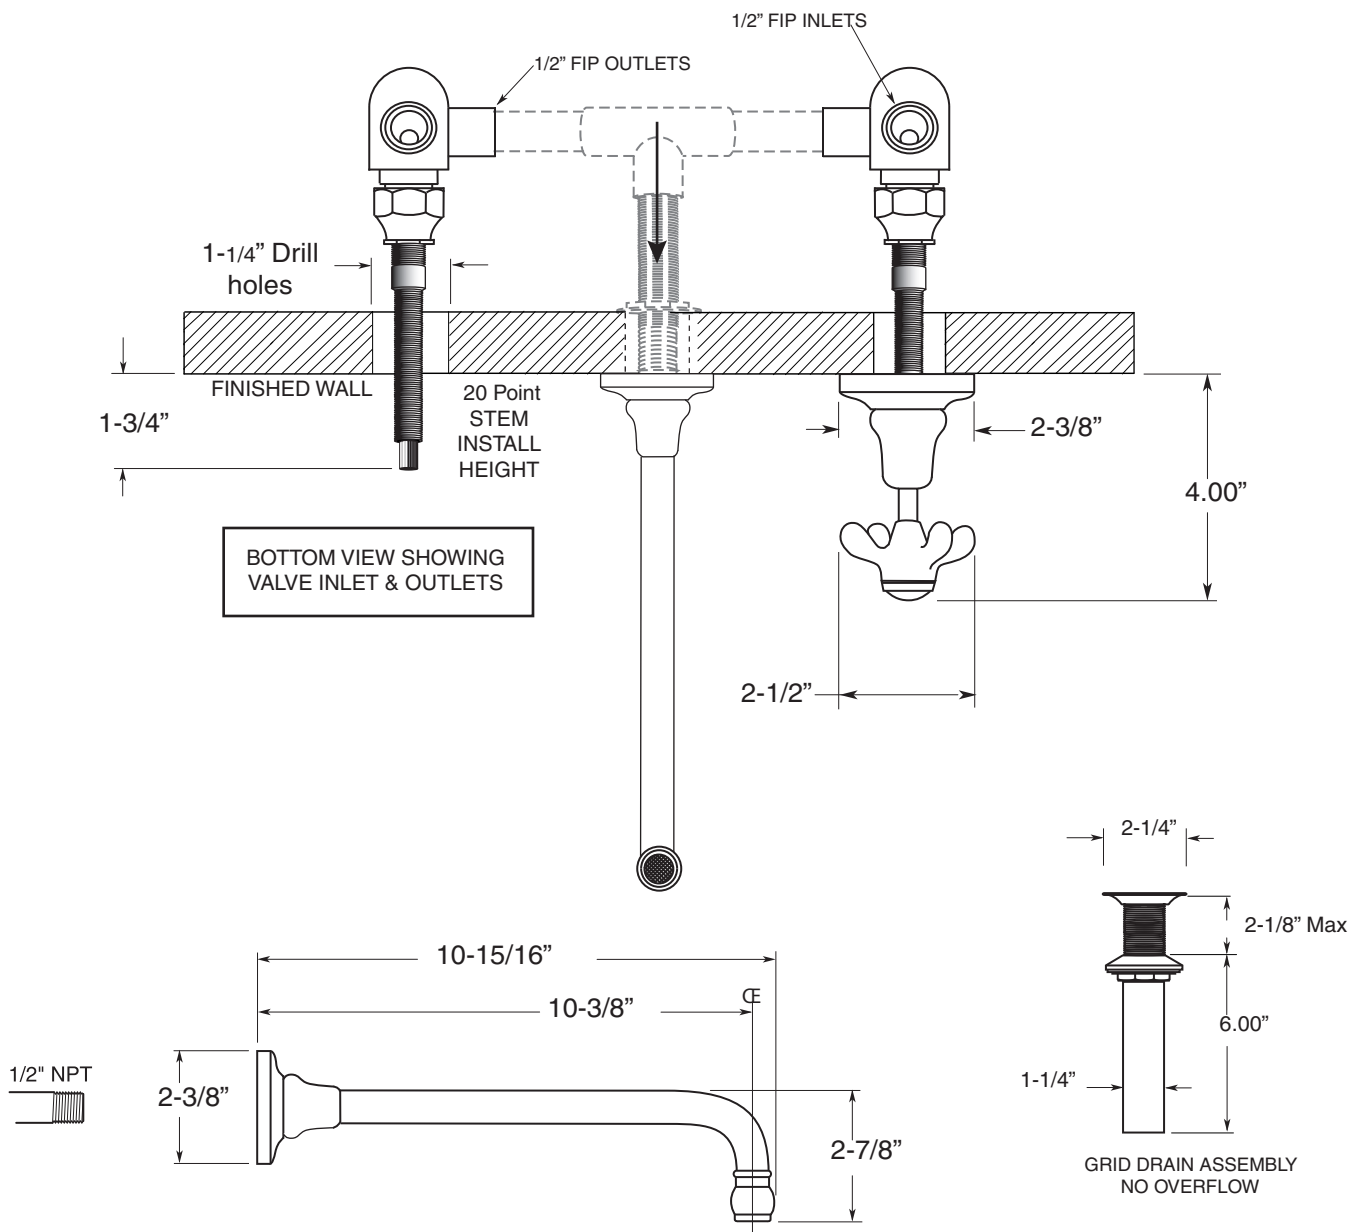

FEATURES:

- All brass construction
- Independent corner valves
- Includes Grid Drain without overflow. P/N 18.11.120
- Standard aerator is limited to 1.5 gpm
- 1/4-turn ceramic disc valve cartridge.
- Available in all finishes. Warranty varies according to finish selection.

Note: Measurements are subject to change or cancellation. No responsibility is assumed for use of superseded or voided pages.