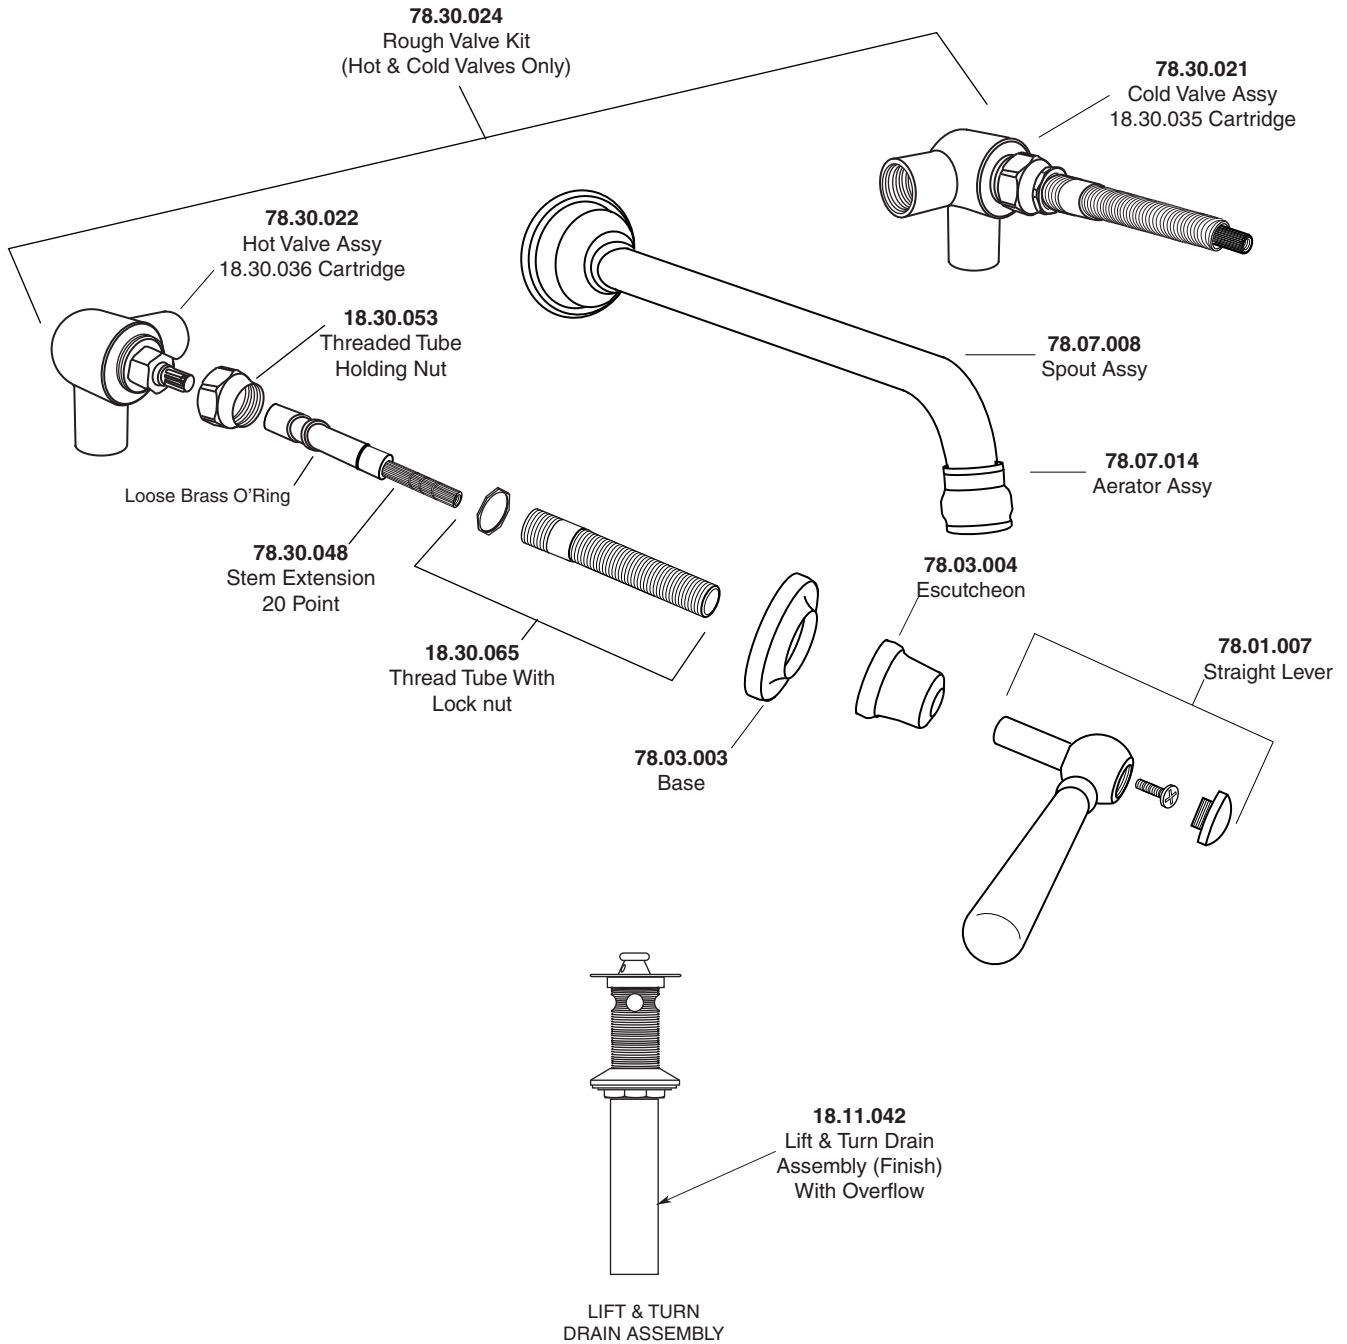

Rutherford

Vessel Lavatory Set
(484) Straight Lever
7.5548407

(7.5548407T - Trim only)

FEATURES:

- All brass construction
- Independent corner valves
- Includes grid drain without overflow. P/N 18.11.120
- Standard aerator is limited to 1.5 gpm
- 1/4-turn ceramic disc valve cartridge.
- Available in all finishes. Warranty varies according to finish selection.
- Certified to meet and exceed the following codes and standards:
ASME A112.18.1/CSA B125.1-2011

Note: Measurements are subject to change or cancellation. No responsibility is assumed for use of superseded or voided pages.

Note: Measurements are subject to change or cancellation. No responsibility is assumed for use of superseded or voided pages.