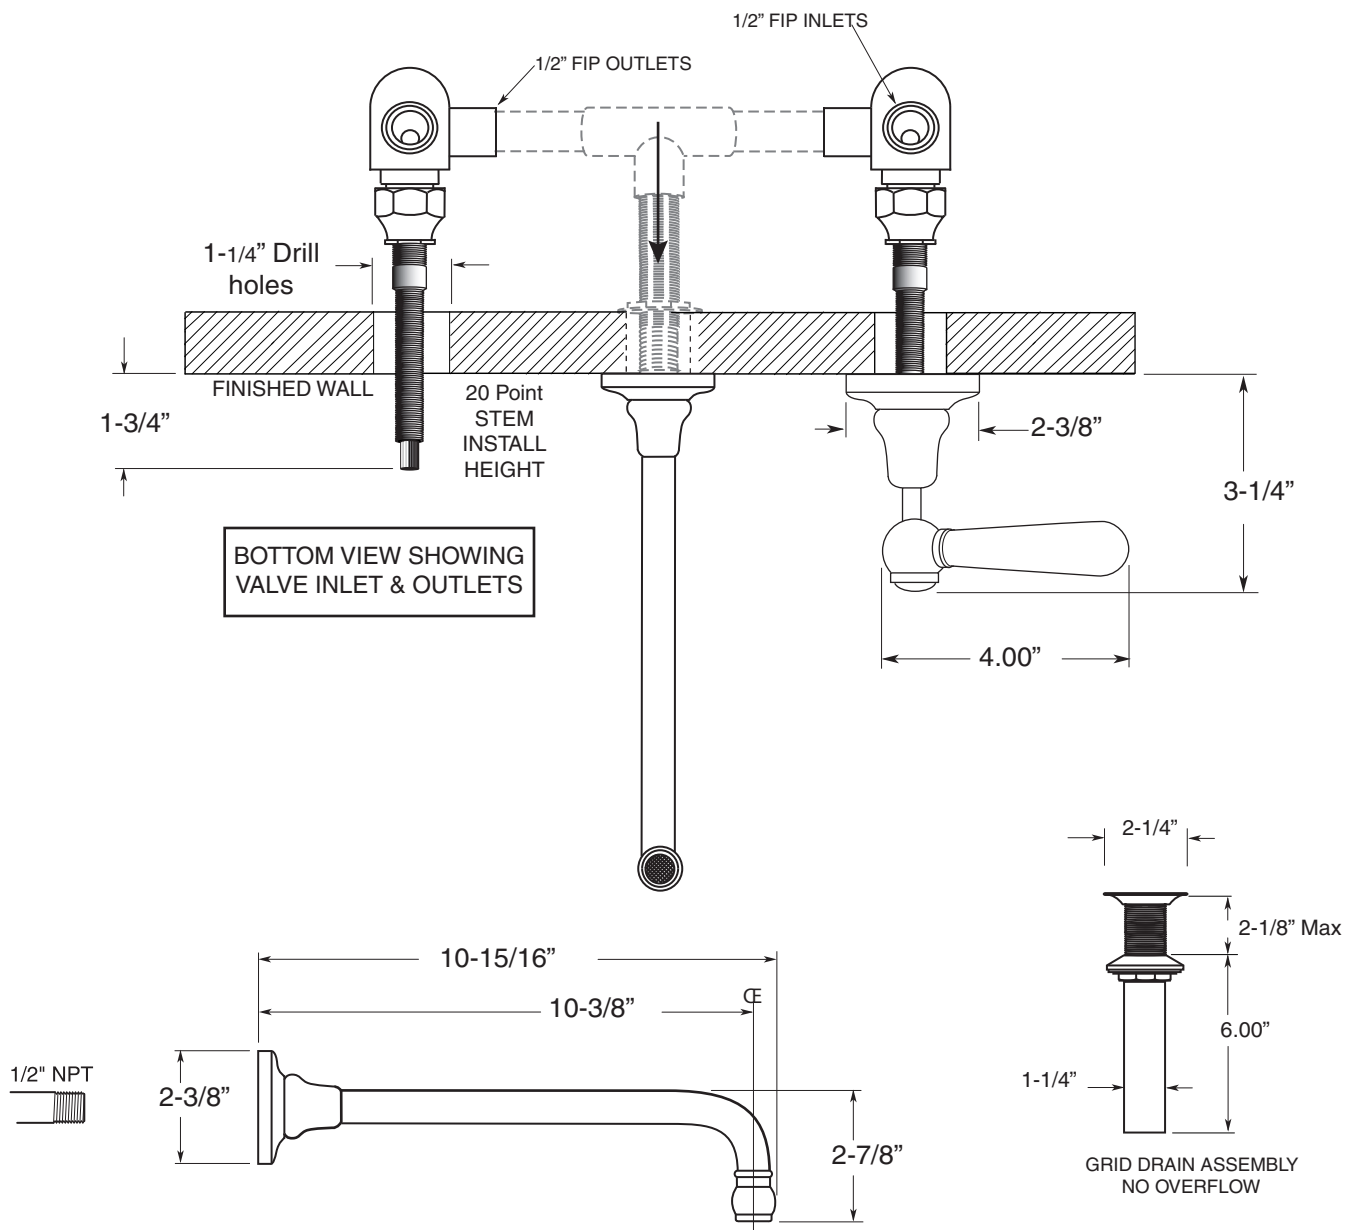

Rutherford

Vessel Lavatory Set
(484) Straight Lever
7.5548407

(7.5548407T - Trim only)

FEATURES:

- All brass construction
- Independent corner valves
- Includes grid drain without overflow. P/N 18.11.120
- Standard aerator is limited to 1.5 gpm
- 1/4-turn ceramic disc valve cartridge.
- Available in all finishes. Warranty varies according to finish selection.
- Certified to meet and exceed the following codes and standards:
ASME A112.18.1/CSA B125.1-2011

Note: Measurements are subject to change or cancellation. No responsibility is assumed for use of superseded or voided pages.

Note: Measurements are subject to change or cancellation. No responsibility is assumed for use of superseded or voided pages.