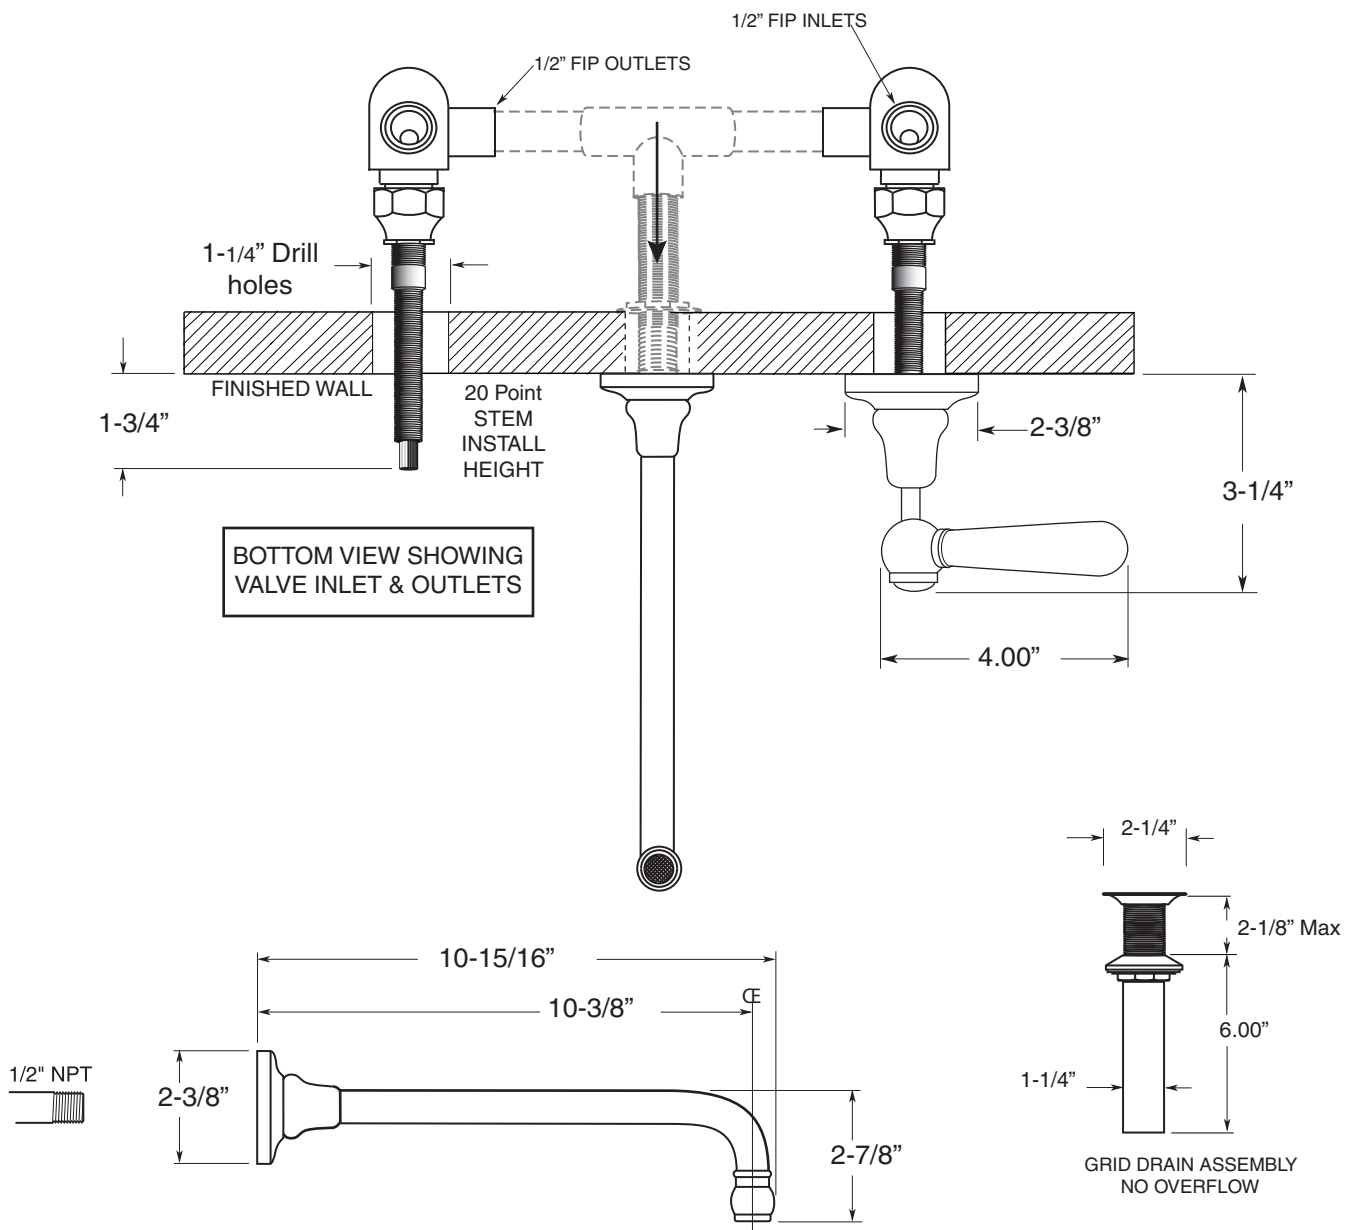

Rutherford

Vessel Lavatory Set
(484) Straight Lever
7.5548407

(7.5548407T - Trim only)

FEATURES:

- All brass construction
- Independent corner valves
- Includes grid drain without overflow. P/N 18.11.120
- Standard aerator is limited to 1.5 gpm
- 1/4-turn ceramic disc valve cartridge.
- Available in all finishes. Warranty varies according to finish selection.

Note: Measurements are subject to change or cancellation. No responsibility is assumed for use of superseded or voided pages.