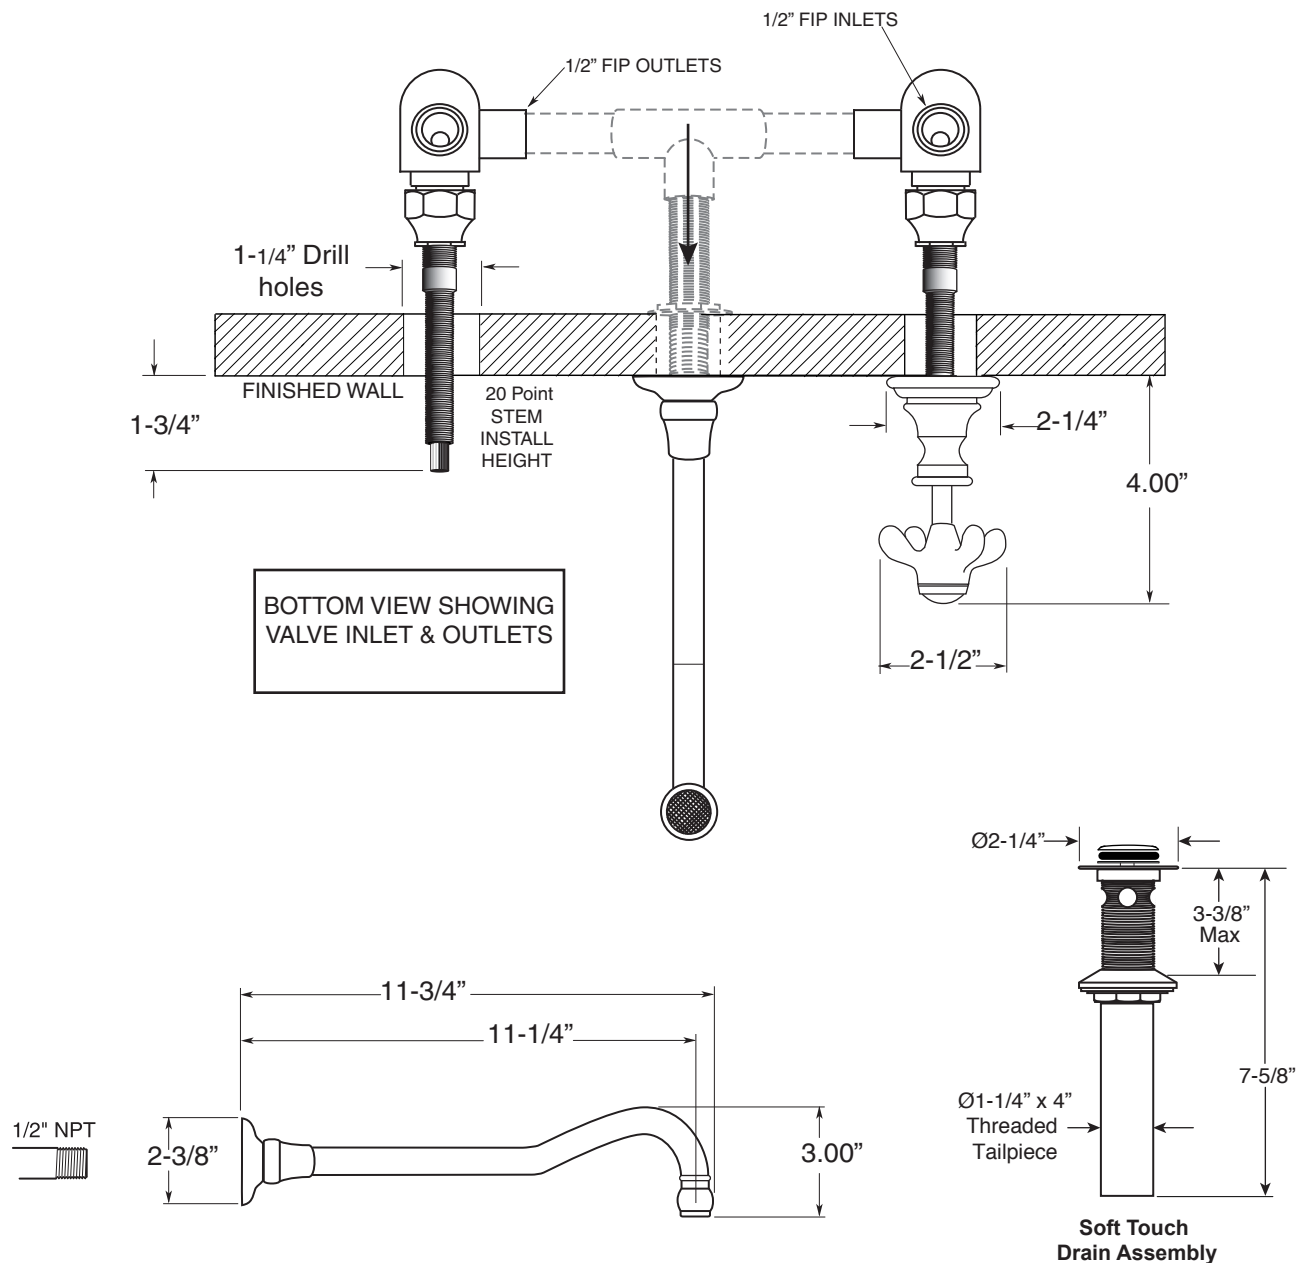

**FEATURES:**

- All brass construction
- Independent corner valves
- Includes Soft Touch drain with overflow. P/N 18.11.052
- Standard aerator is limited to 1.5 gpm
- 1/4-turn ceramic disc valve cartridge.
- Available in all finishes. Warranty varies according to finish selection.

Vessel Lavatory Set  
(021) Drop Cross Handle  
7.5602107  
(7.5602107T - Trim only)

Note: Measurements are subject to change or cancellation. No responsibility is assumed for use of superseded or voided pages.