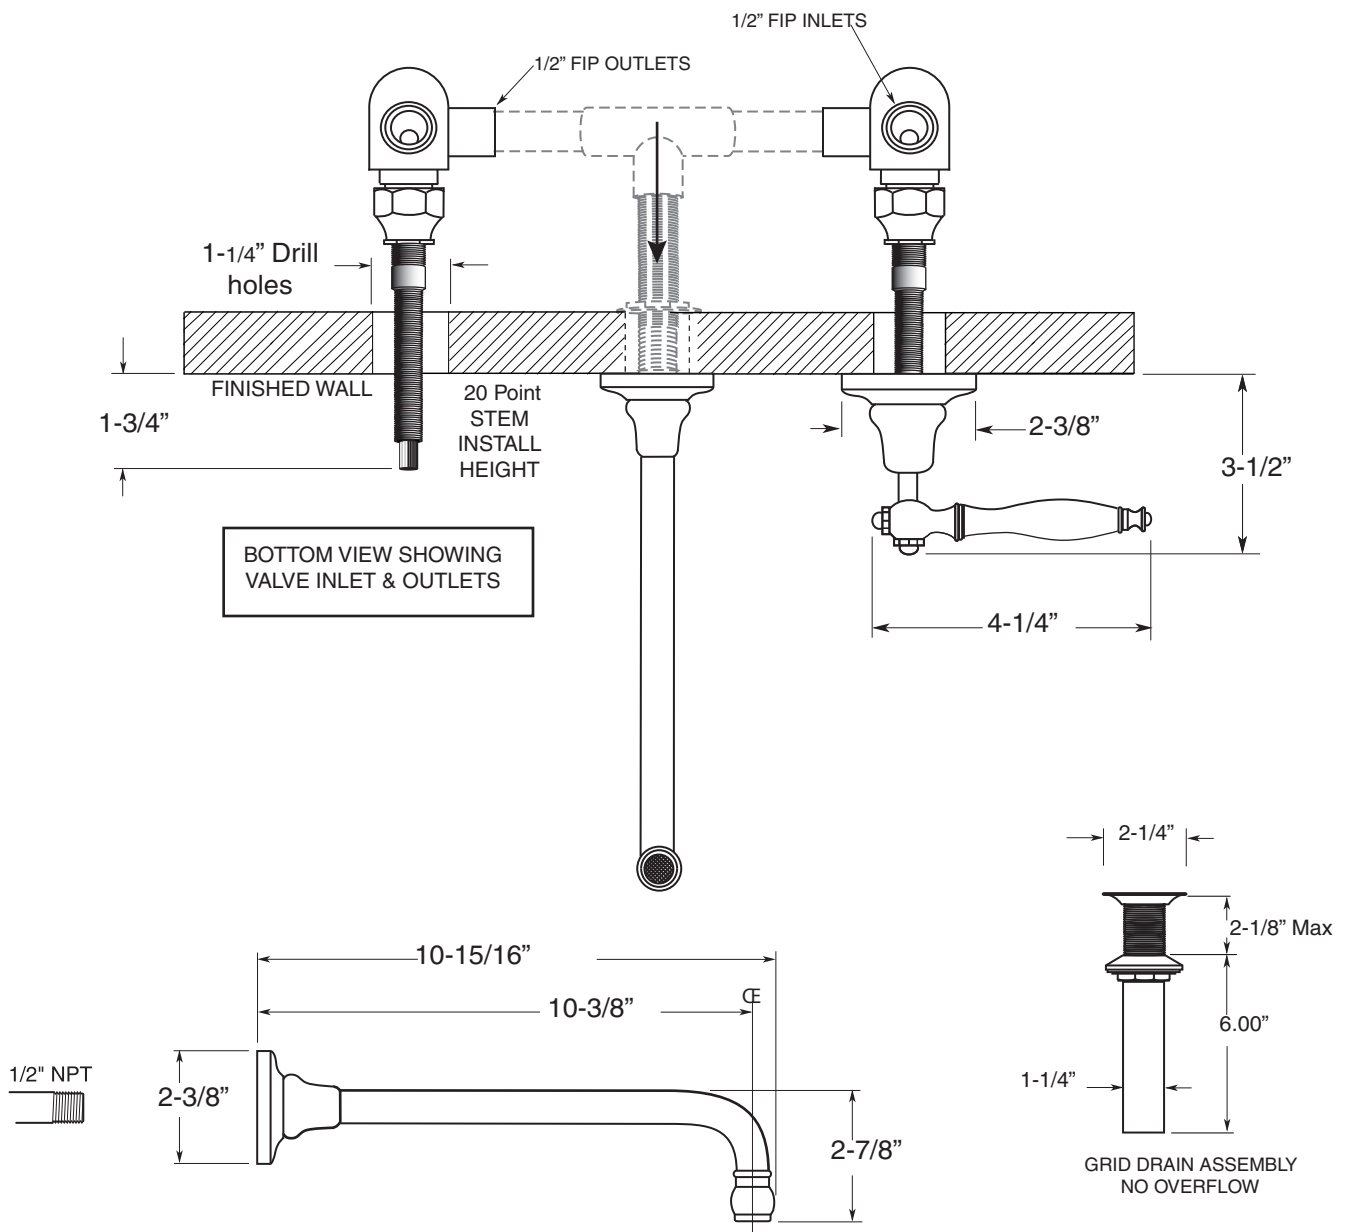

FEATURES:

- All brass construction
- Independent corner valves
- Includes grid drain without overflow. P/N 18.11.120
- Standard aerator is limited to 1.5 gpm
- 1/4-turn ceramic disc valve cartridge.
- Available in all finishes. Warranty varies according to finish selection.

Vessel Lavatory Set
(486) Finial Lever
7.5548607
(7.5548607T - Trim only)

Note: Measurements are subject to change or cancellation. No responsibility is assumed for use of superseded or voided pages.