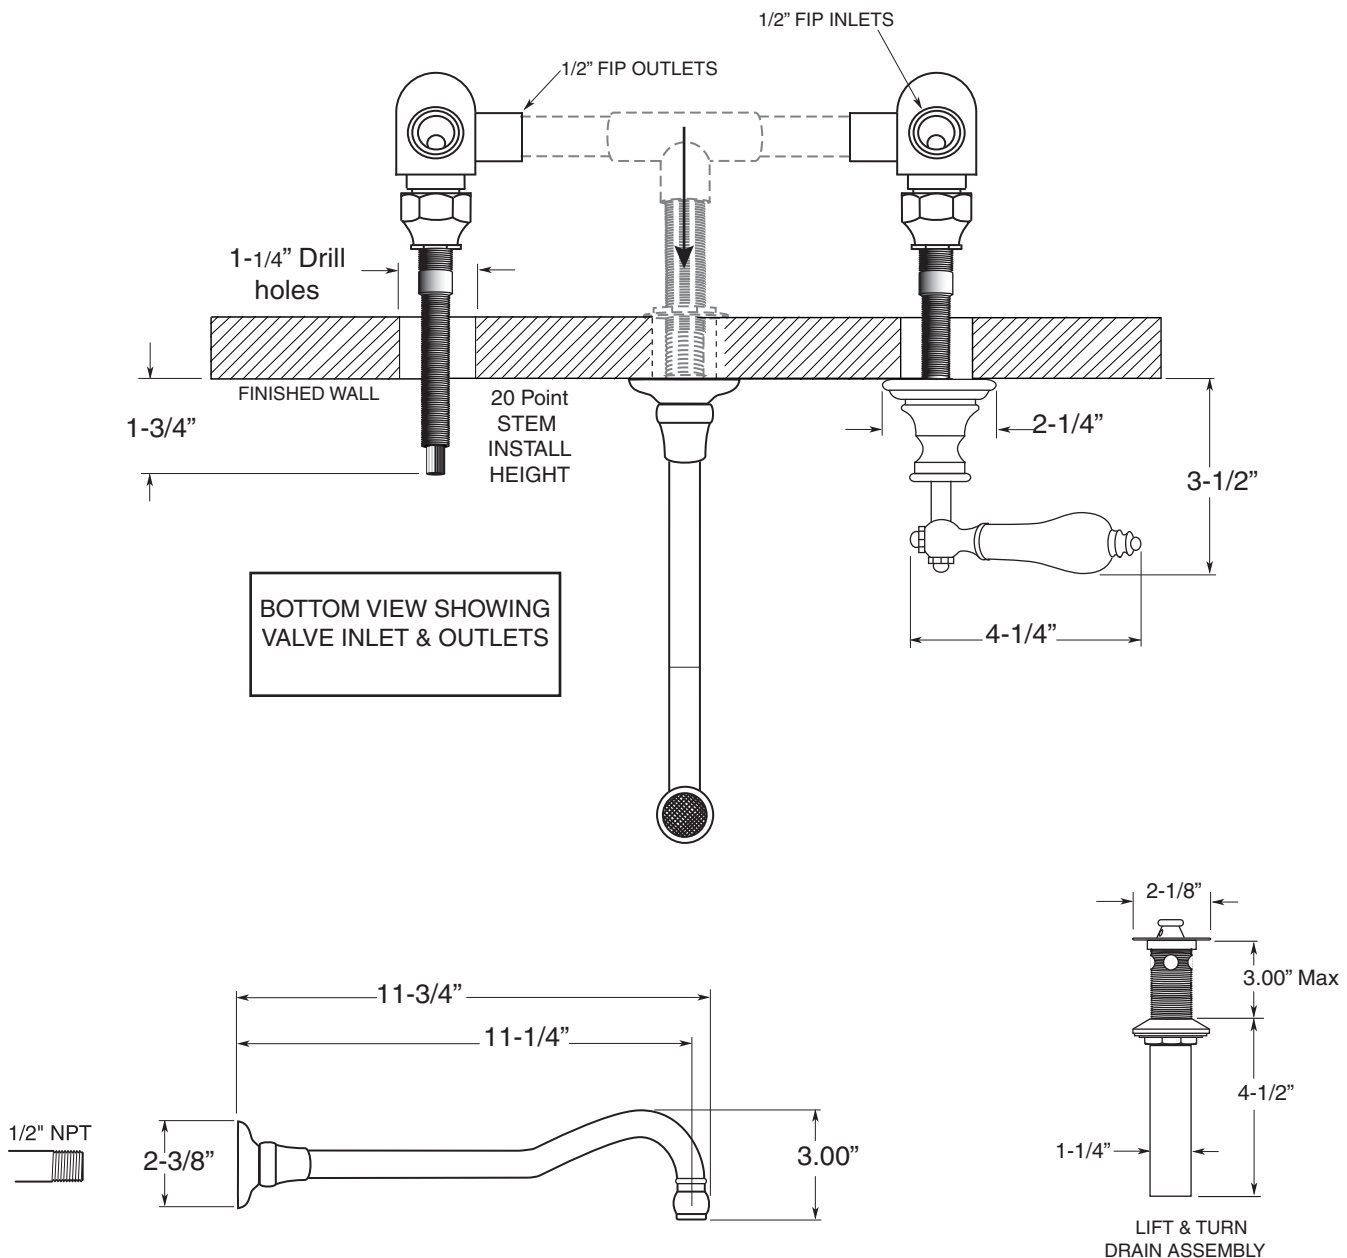

FEATURES:

- All brass construction
- Independent corner valves
- Includes Soft Touch drain with overflow. P/N 18.11.052
- Standard aerator is limited to 1.5 gpm.
- 1/4-turn ceramic disc valve cartridge.
- Available in all finishes. Warranty varies according to finish selection.

Note: Measurements are subject to change or cancellation. No responsibility is assumed for use of superseded or voided pages.