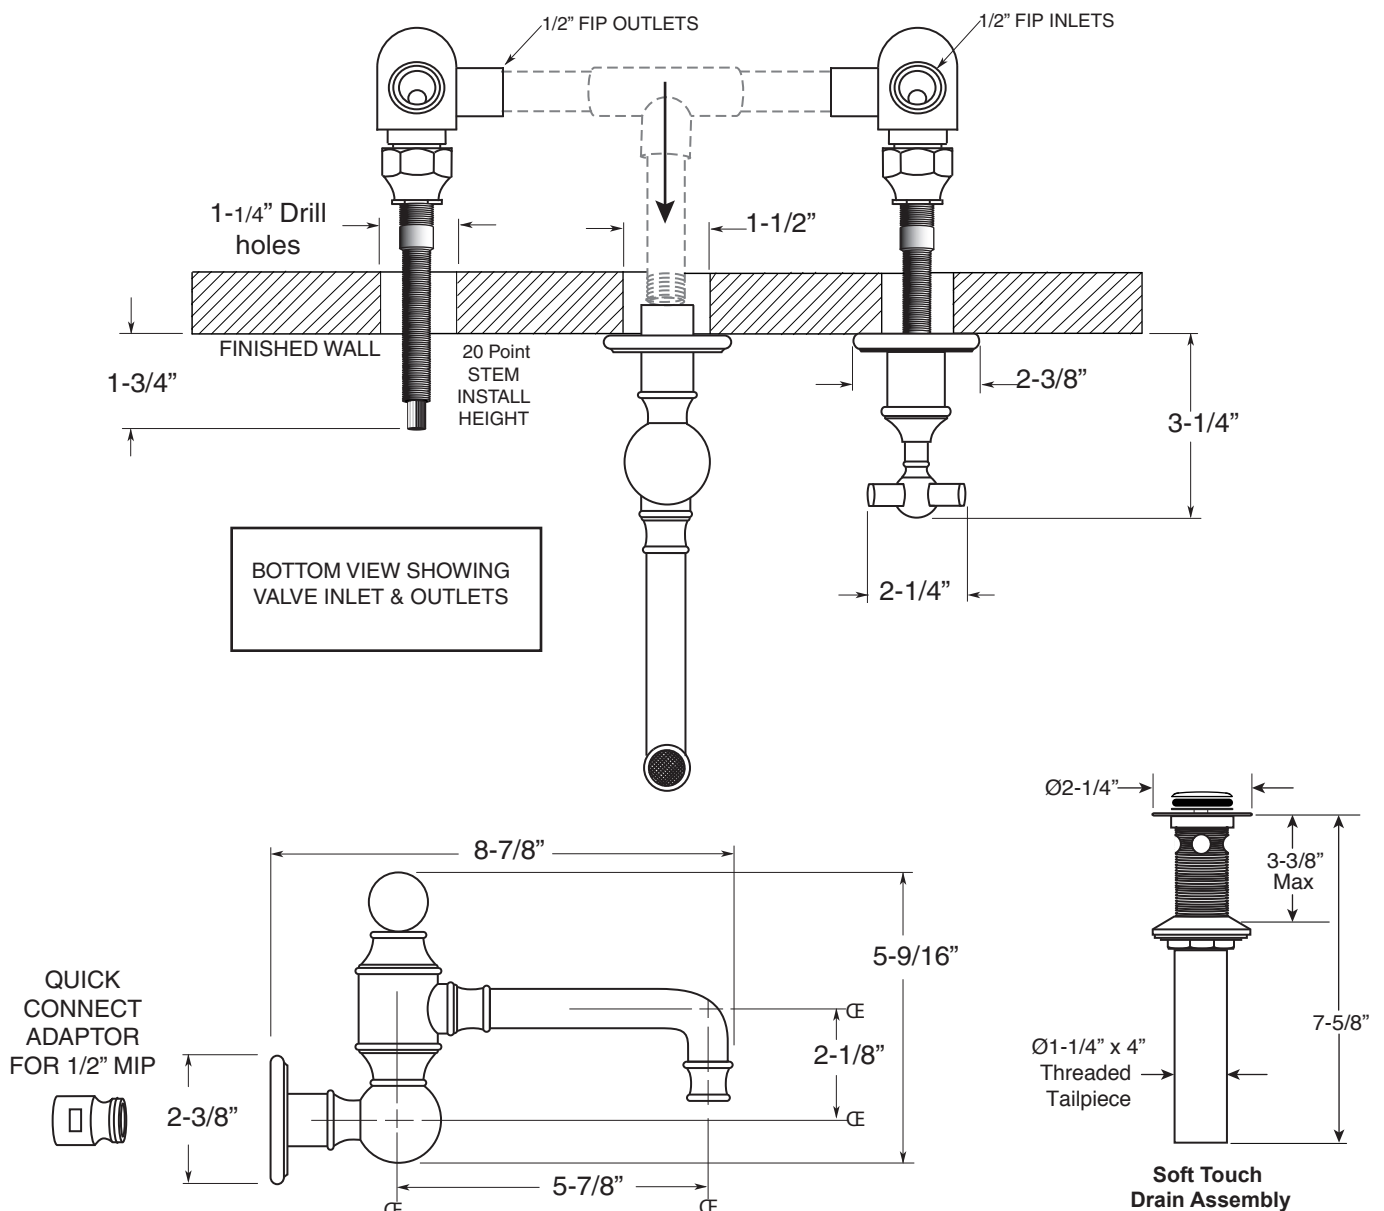

FEATURES:

- All brass construction
- Independent corner valves
- Includes Soft Touch drain with overflow. P/N 18.11.053
- Quick connect spout with concealed aerator uses special removal key.
- Standard aerator is limited to 1.5 gpm
- 1/4-turn ceramic disc valve cartridge.
- Available in all finishes. Warranty varies according to finish selection.

Vessel Lavatory Set
(157) Cross Handle
7.5815707
(7.5815707T - Trim only)

Note: Measurements are subject to change or cancellation. No responsibility is assumed for use of superseded or voided pages.