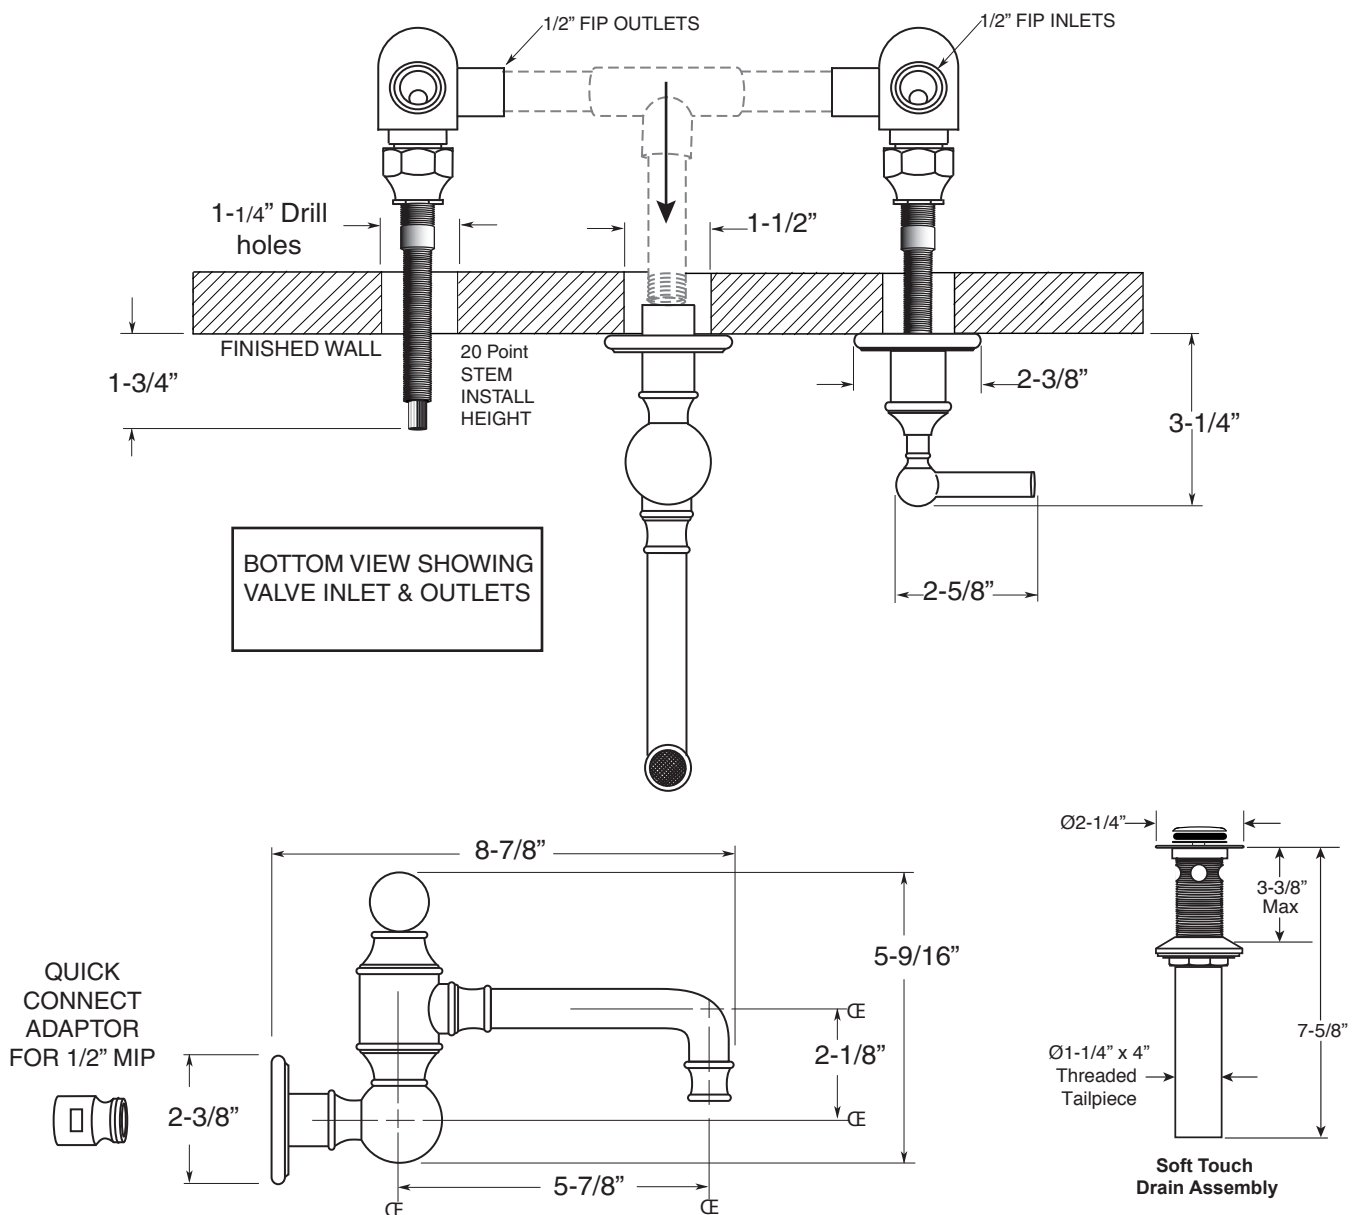

FEATURES:

- All brass construction
- Independent corner valves
- Includes Soft Touch drain with overflow P/N 18.11.052
- Quick connect spout with a concealed aerator uses special removal key.
- Standard aerator is limited to 1.5 gpm.
- 1/4-turn ceramic disc valve cartridge.
- Available in all finishes. Warranty varies according to finish selection.

Note: Measurements are subject to change or cancellation. No responsibility is assumed for use of superseded or voided pages.