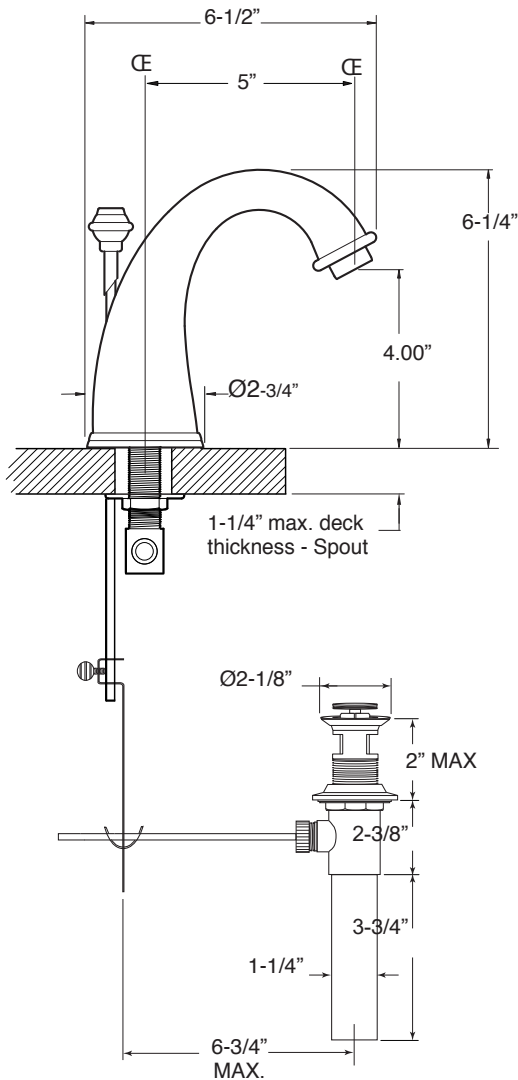

## FEATURES:

- All brass construction. Flexible hoses designed to be installed on 8" to 16" centers. Includes pop-up style drain assembly.
- Curved rope lever style handles with setscrew attachment.
- 1/4-turn ceramic disc valve cartridge.
- 18.30.029 - COLD / 18.30.030 - HOT
- Available in all finishes. Warranty varies according to finish selection.
- Standard aerator is limited to 1.2 gpm.

## 830 Series Widespread Lavatory Set with Siena Handles

### 1.837908

NOTE: Spout and valves install through  $1\text{-}1/4\text{'}$  diameter holes