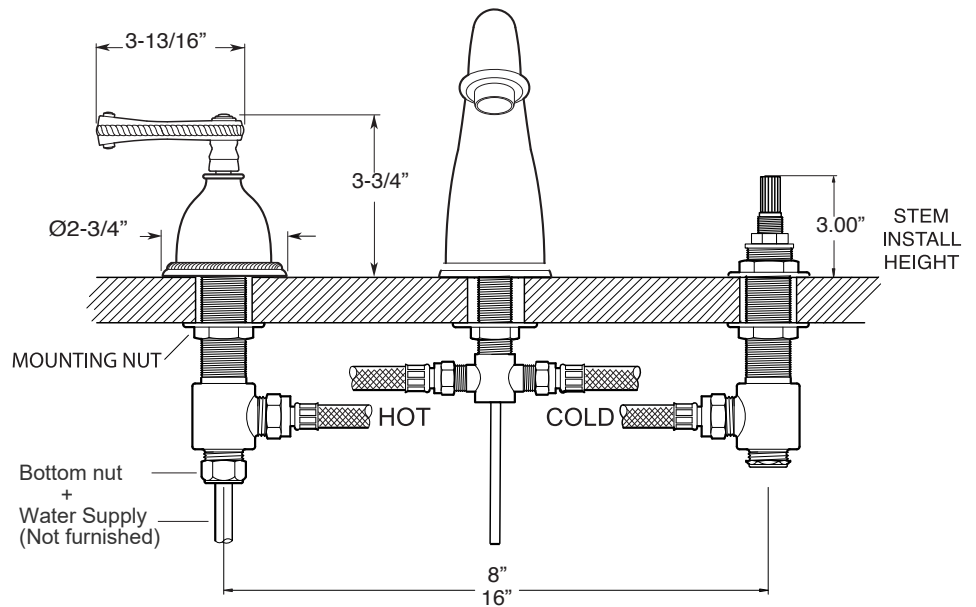

## FEATURES:

- All brass construction. Flexible hoses designed to be installed on 8" to 16" centers. Includes pop-up style drain assembly.
- Curved rope lever style handles with setscrew attachment.
- 1/4-turn ceramic disc valve cartridge.
- 18.30.029 - COLD / 18.30.030 - HOT
- Available in all finishes. Warranty varies according to finish selection.
- Standard aerator is limited to 1.2 gpm.

## 830 Series Widespread Lavatory Set with Siena Handles

### 1.837908

NOTE: Spout and valves install through  $1\text{-}1/4\text{'}$  diameter holes