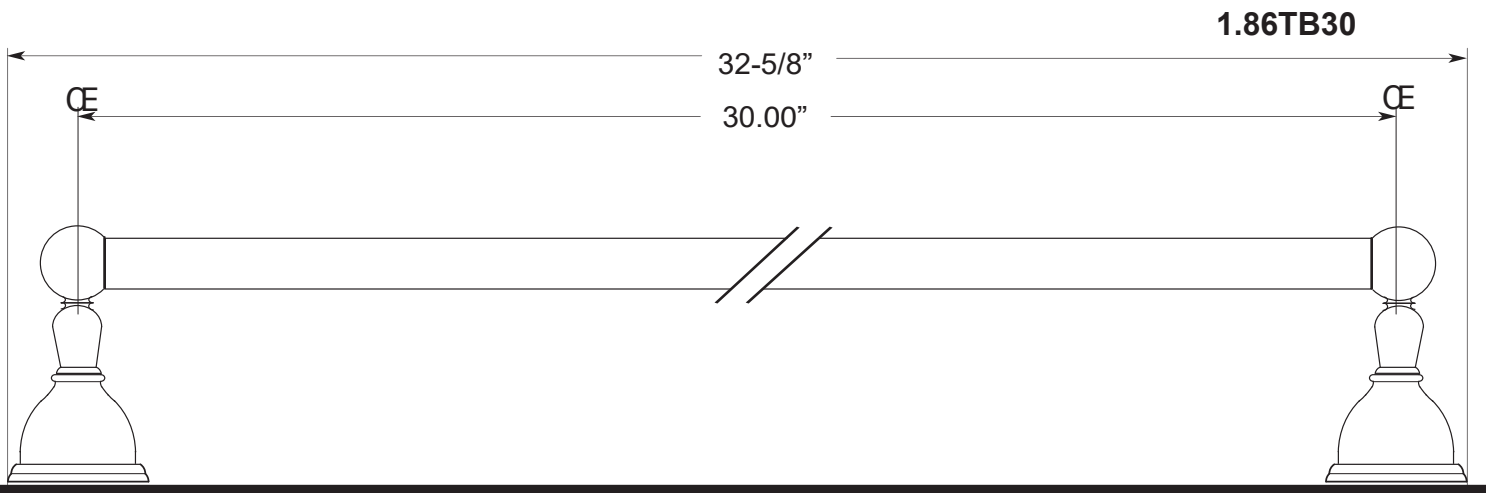

FEATURES:

- All brass construction.
- Available in all Sigma finishes. Warranty varies according to finish selection.
- Mounting brackets and screws are supplied.

Accessories

Series 86 Towel Bars

Note: Measurements are subject to change or cancellation. No responsibility is assumed for use of superseded or voided pages.