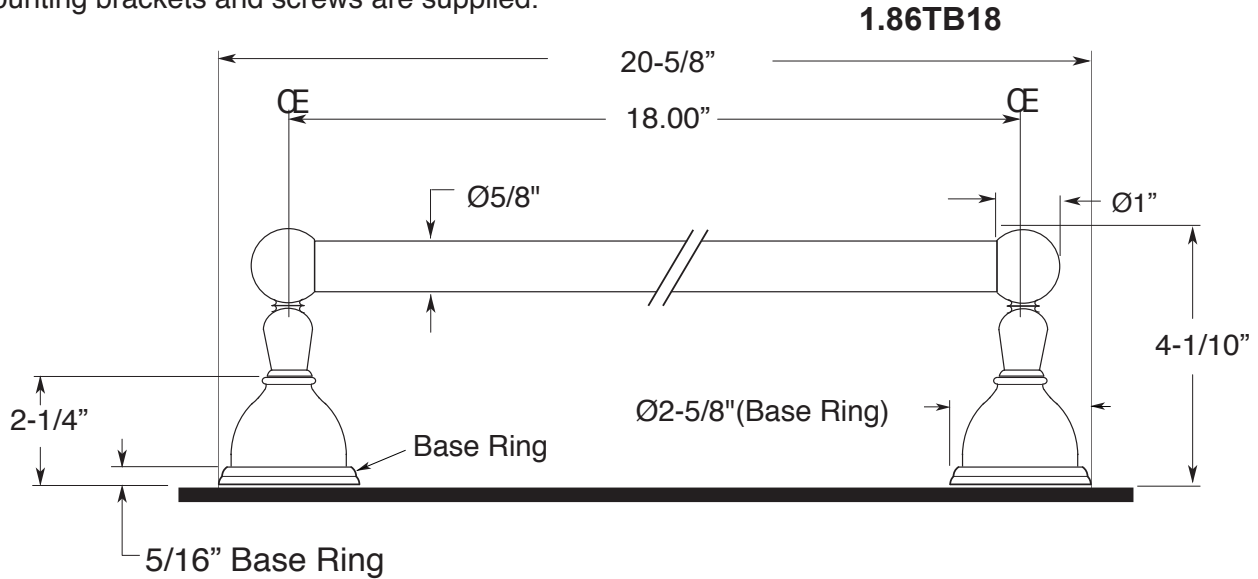

FEATURES:

- All brass construction.
- Available in all Sigma finishes. Warranty varies according to finish selection.
- Mounting brackets and screws are supplied.

Accessories

Series 86 Towel Bars

Note: Measurements are subject to change or cancellation. No responsibility is assumed for use of superseded or voided pages.