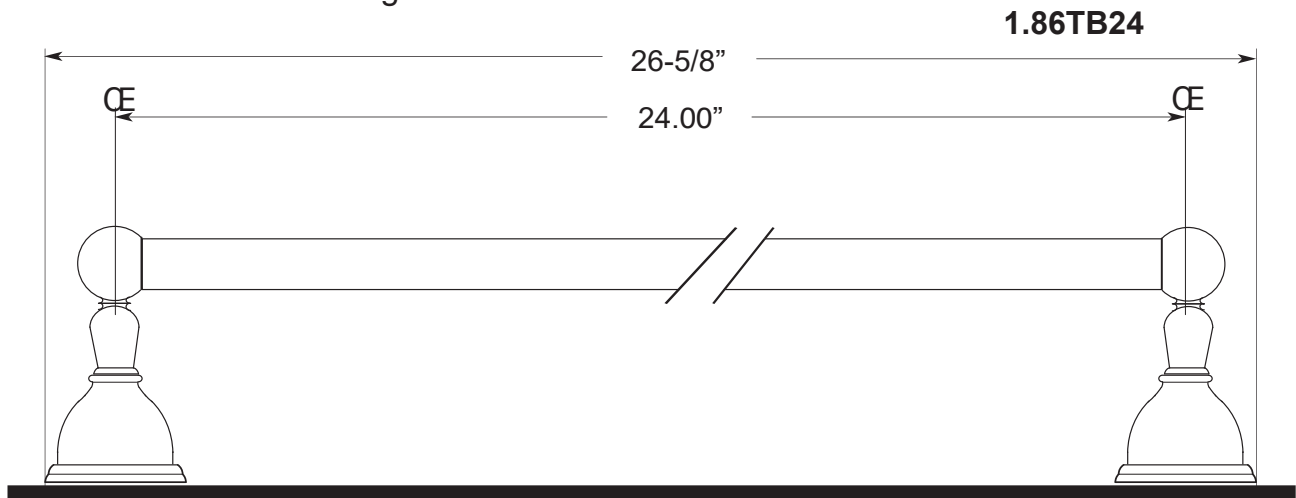

FEATURES:

- All brass construction.
- Available in all Sigma finishes. Warranty varies according to finish selection.
- Mounting brackets and screws are supplied.

Accessories

Series 86 Towel Bars

Note: Measurements are subject to change or cancellation. No responsibility is assumed for use of superseded or voided pages.