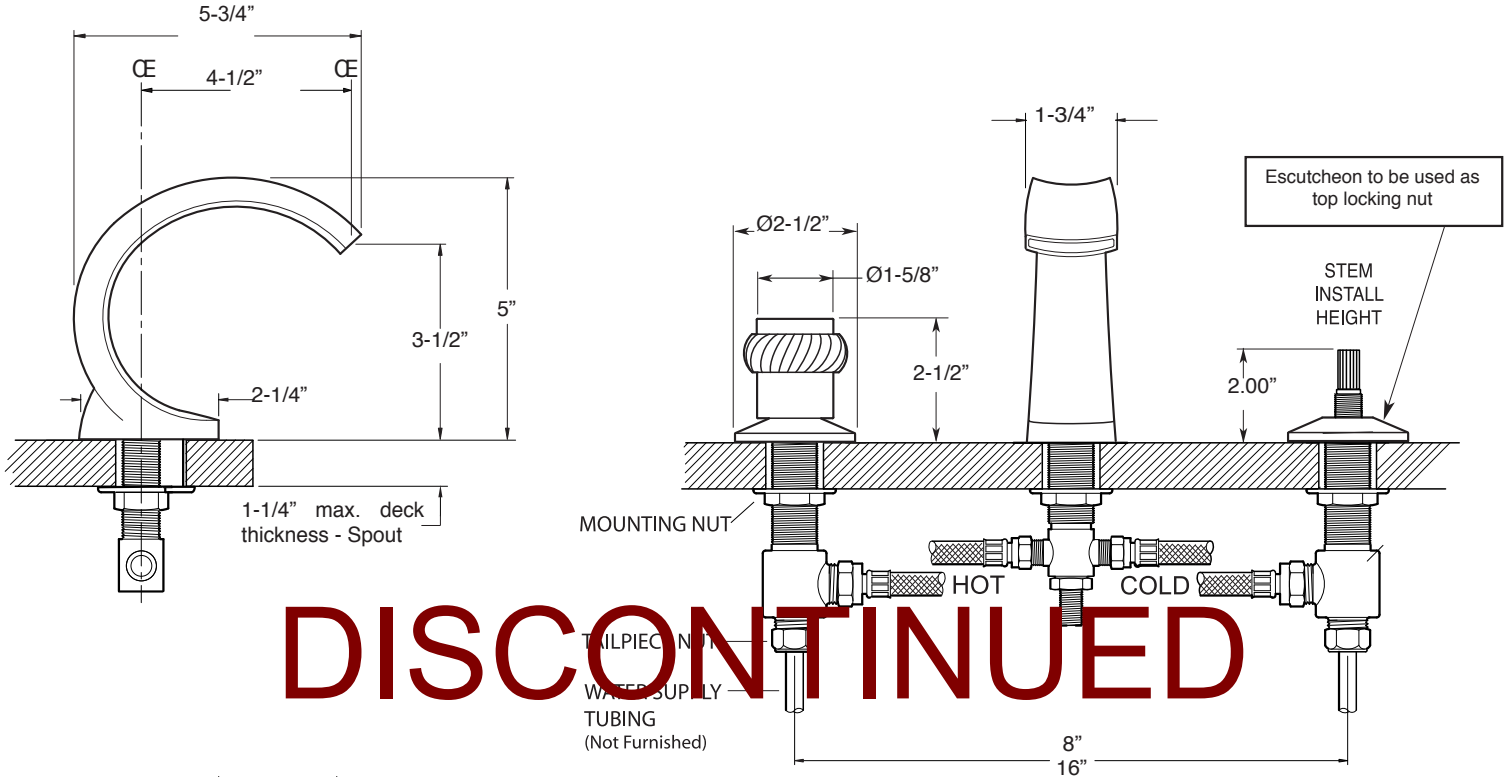

FEATURES:

- All brass construction. Flexible hoses designed to be installed on 8" to 16" centers. Includes soft touch drain assembly.
- Cylinder and cap style handles with setscrew attachment. Decorative ring included - see catalog for available ring selection.
- 1/4 - turn ceramic disc valve cartridge.
- 18.30.029 - COLD / 18.30.030 - HOT
- Available in all finishes. Warranty varies according to finish selection.
- Flow restrictor in spout tee is limited to 1.2 gpm.

900 Series Widespread Lavatory Set with Seville Handles

1.901208

DISCONTINUED

NOTE: Spout and valves install through 1-1/4" diameter holes

Note: Measurements are subject to change or cancellation. No responsibility is assumed for use of superseded or voided pages.