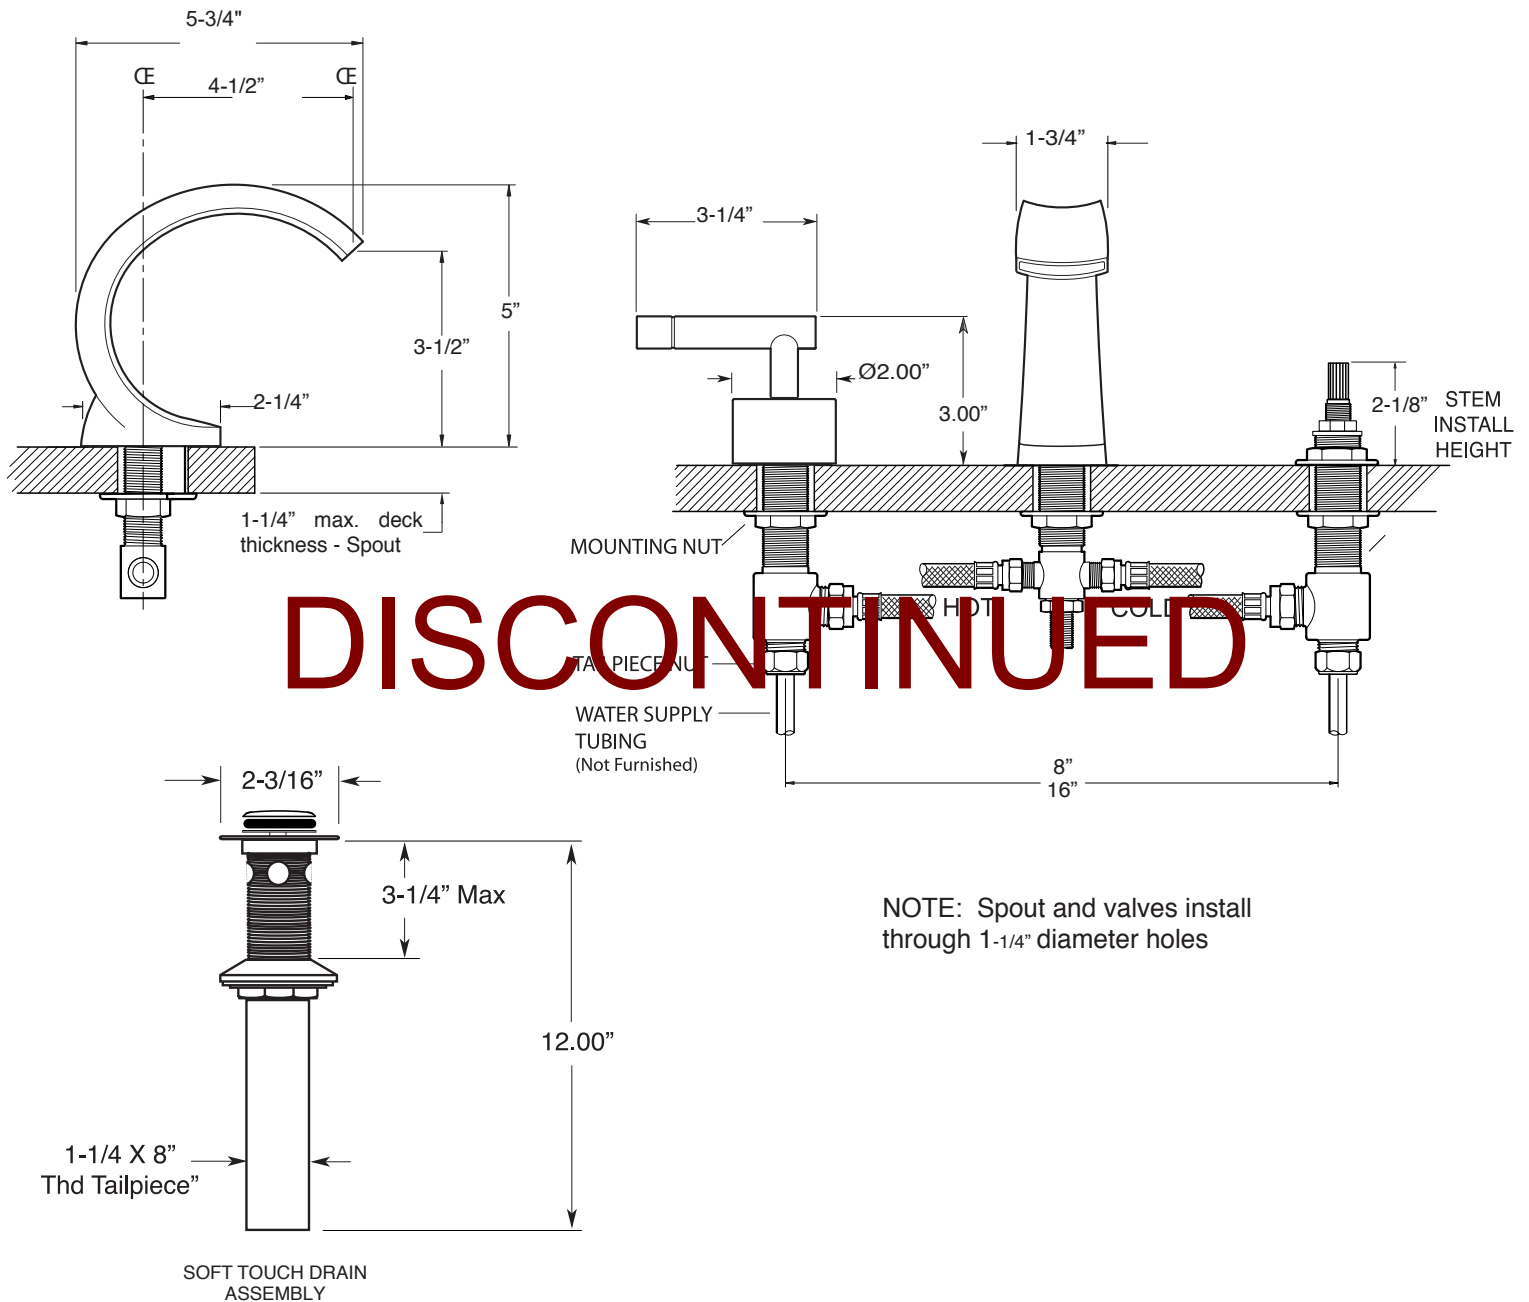

## FEATURES:

- All brass construction. Flexible hoses designed to be installed on 8" to 16" centers. Includes soft touch drain assembly.
- Lever style handles with set screw attachment.
- 1/4-turn ceramic disc valve cartridge.
- 18.30.029 - COLD / 18.30.030 - HOT
- Available in all finishes. Warranty varies according to finish selection.
- Flow restricter in spout tee is limited to 1.2 gpm.

## 900 Series Widespread Lavatory Set with Palermo Handles

### 1.904408

Note: Measurements are subject to change or cancellation. No responsibility is assumed for use of superseded or voided pages.