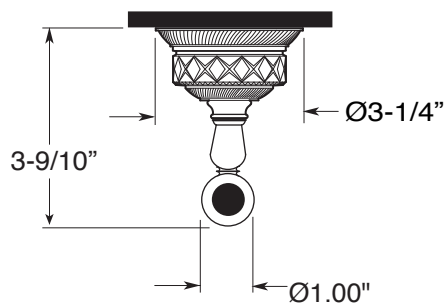

FEATURES:

- All brass construction.
- Escutcheons available in Crystal glass for Luxembourg series and Marble for Venezia series - see below for choices
- H = Honey Onyx
- Available in all Sigma finishes. Warranty varies according to finish selection.
- Mounting bracket and screws are supplied.

Series 97
Robe Hook
(Shown with Crystal Glass Escutcheon)
1.97RH00

TOP VIEW

FRONT VIEW

SIDE VIEW

Note: Measurements are subject to change or cancellation. No responsibility is assumed for use of superseded or voided pages.