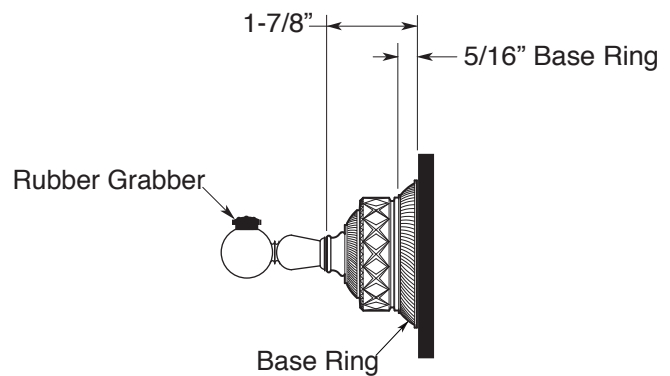

FEATURES:

- All brass construction.
- Escutcheons available in Crystal glass for Luxembourg series and Marble for Venezia series - see below for choices
- H = Honey Onyx
- Available in all Sigma finishes. Warranty varies according to finish selection.
- Mounting bracket and screws are supplied.

Series 97
Robe Hook
(Shown with Crystal Glass Escutcheon)
1.97RH00

TOP VIEW

FRONT VIEW

SIDE VIEW

Note: Measurements are subject to change or cancellation. No responsibility is assumed for use of superseded or voided pages.