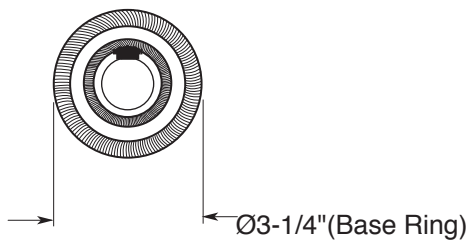

FEATURES:

- All brass construction.
- Escutcheons available in Crystal glass for Luxembourg series and Marble for Venezia series - see below for choices
- H = Honey Onyx
- Available in all Sigma finishes. Warranty varies according to finish selection.
- Mounting bracket and screws are supplied.

Series 97
Robe Hook
(Shown with Crystal Glass Escutcheon)
1.97RH00

TOP VIEW

FRONT VIEW

SIDE VIEW

Note: Measurements are subject to change or cancellation. No responsibility is assumed for use of superseded or voided pages.