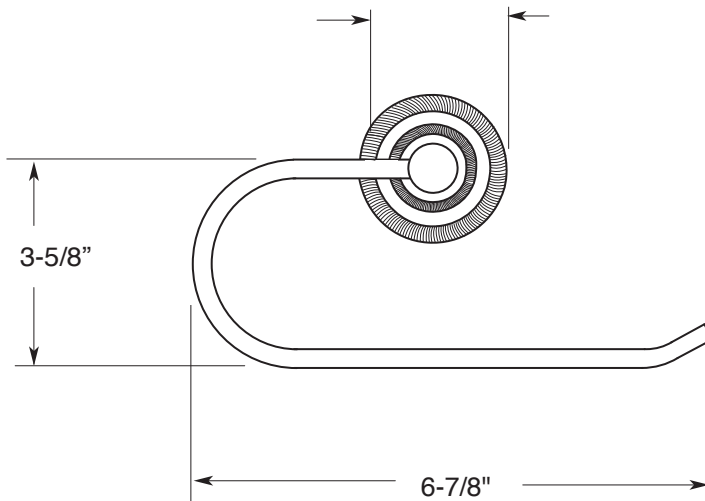

FEATURES:

- All brass construction.
- Escutcheons available in Crystal glass for Luxembourg series and
- Marble for Venezia series - see below for choices
- H = Honey Onyx
- Available in all Sigma finishes. Warranty varies according to finish selection.
- Mounting brackets and screws are supplied.

Series 97
Single Post Paper Holder
1.97SP00

TOP VIEW

FRONT VIEW

SIDE VIEW

Note: Measurements are subject to change or cancellation. No responsibility is assumed for use of superseded or voided pages.