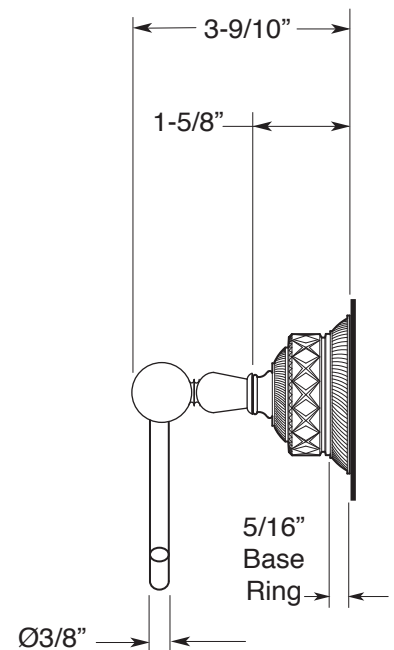

FEATURES:

- All brass construction.
- Escutcheons available in Crystal glass for Luxembourg series and
- Marble for Venezia series - see below for choices
- H = Honey Onyx
- Available in all Sigma finishes. Warranty varies according to finish selection.
- Mounting brackets and screws are supplied.

Series 97
Single Post Paper Holder
1.97SP00

TOP VIEW

FRONT VIEW

SIDE VIEW

Note: Measurements are subject to change or cancellation. No responsibility is assumed for use of superseded or voided pages.