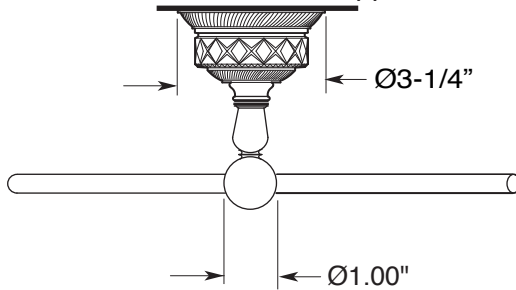

FEATURES:

- All brass construction.
- Escutcheons available in Crystal glass for Luxembourg series and
- Marble for Venezia series - see below for choices
- H = Honey Onyx
- Available in all Sigma finishes. Warranty varies according to finish selection.
- Mounting brackets and screws are supplied.

Series 97
Single Post Paper Holder
1.97SP00

TOP VIEW

FRONT VIEW

SIDE VIEW

Note: Measurements are subject to change or cancellation. No responsibility is assumed for use of superseded or voided pages.