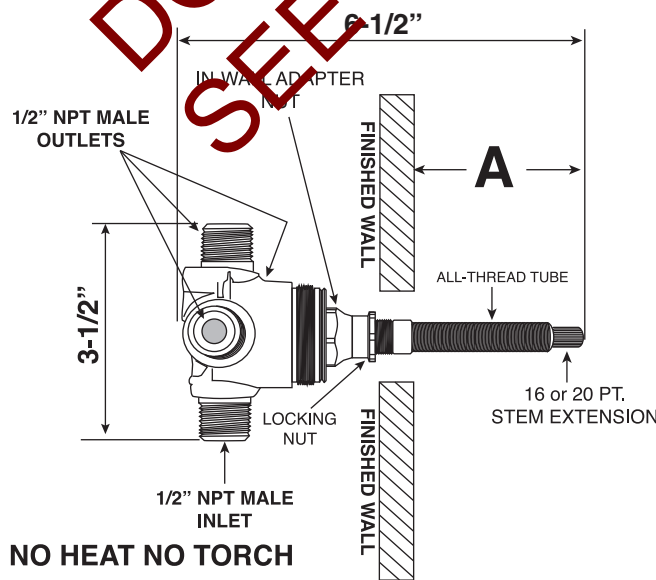

- All brass construction.
- One 1/2" inlets and three 1/2" outlet
- Replacement cartridge: 18.30.257

TechData SPECIFICATIONS St. Julien

4 Port In-Wall Diverter
(1 inlet / 3 outlets)
Valve and Trim
7.0046386
Cross Handle

(7.0046386T Trim Only)

Note: Measurements are subject to change or cancellation. No responsibility is assumed for use of superseded or voided pages.