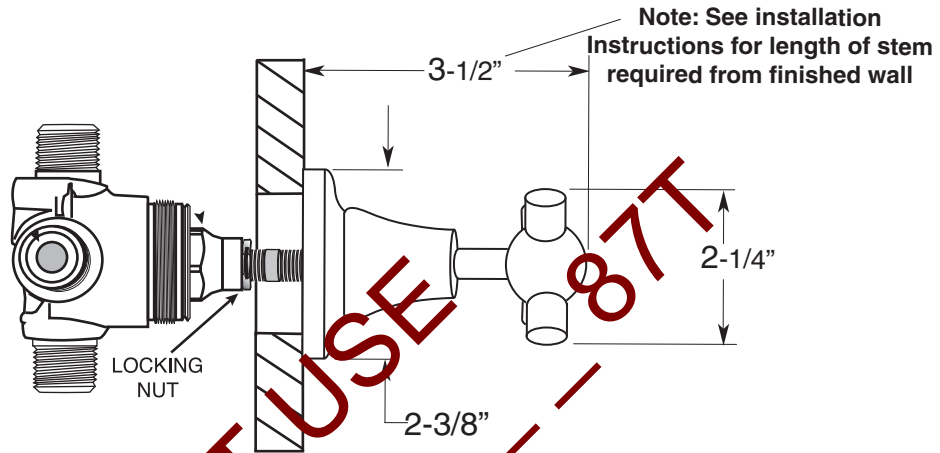

- All brass construction.
- One 1/2" inlets and three 1/2" outlet
- Replacement cartridge: 18.30.257

TechData SPECIFICATIONS St. Julien

4 Port In-Wall Diverter
(1 inlet / 3 outlets)
Valve and Trim
7.0046386
Cross Handle

(7.0046386T Trim Only)

Note: Measurements are subject to change or cancellation. No responsibility is assumed for use of superseded or voided pages.