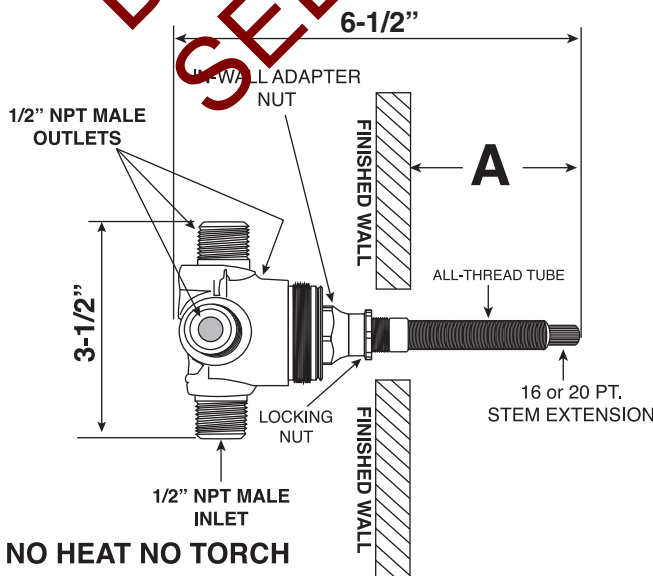

- All brass construction.
- One 1/2" inlets and three 1/2" outlets
- Replacement cartridge: 18.30.257

TechData

SPECIFICATIONS

St. Julien

4 Port In-Wall Diverter
(1 inlet / 3 outlets)
Valve and Trim
7.0046586
Porcelain Lever

(7.0046586T Trim Only)

Note: See installation
Instructions for length of stem
required from finished wall

Note: Measurements are subject to change or cancellation. No responsibility is assumed for use of superseded or voided pages.