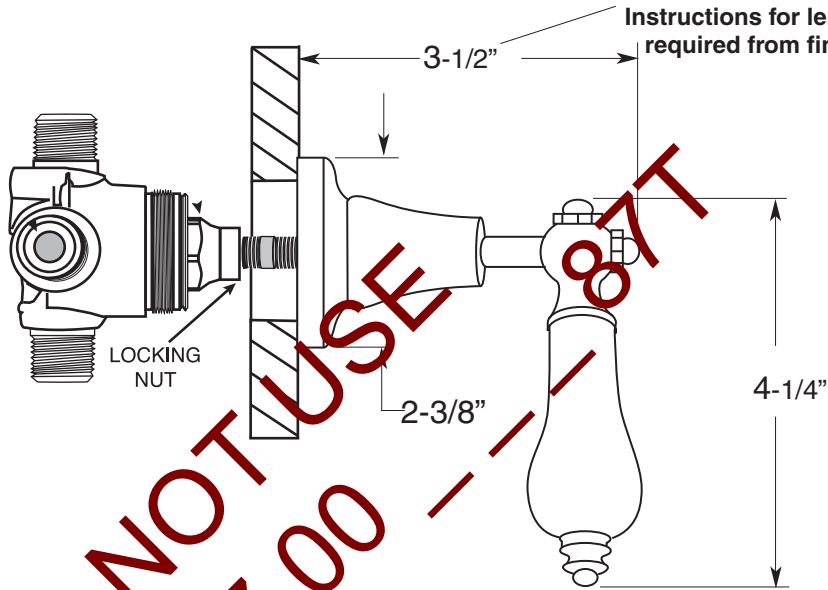

- All brass construction.
- One 1/2" inlets and three 1/2" outlets
- Replacement cartridge: 18.30.257

TechData

SPECIFICATIONS

St. Julien

4 Port In-Wall Diverter
(1 inlet / 3 outlets)
Valve and Trim
7.0046586
Porcelain Lever

(7.0046586T Trim Only)

Note: See installation
Instructions for length of stem
required from finished wall

Note: Measurements are subject to change or cancellation. No responsibility is assumed for use of superseded or voided pages.