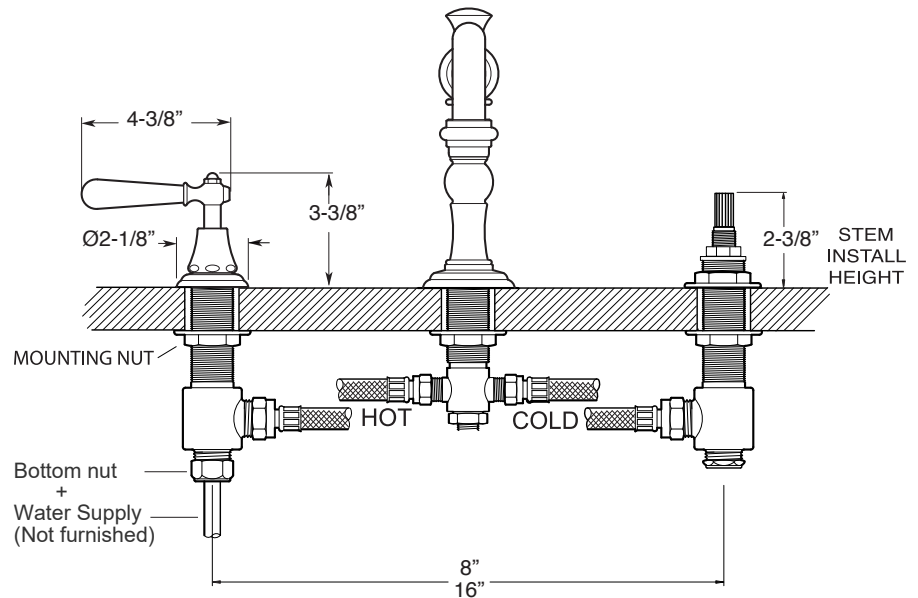

## FEATURES:

- All brass construction. Flexible hoses designed to be installed on 8" to 16" centers. Includes soft touch drain assembly.
- Lever style handles with decorative screw attachment.
- 1/4- turn ceramic disc valve cartridge.
- Available in all finishes. Warranty varies according to finish selection.
- Standard aerator is limited to 1.2 gpm.

## 350 Series Widespread Lavatory Set with Loire Handles

**1.355608**

NOTE: Spout and valves install through 1-1/4" diameter holes

Note: Measurements are subject to change or cancellation. No responsibility is assumed for use of superseded or voided pages.