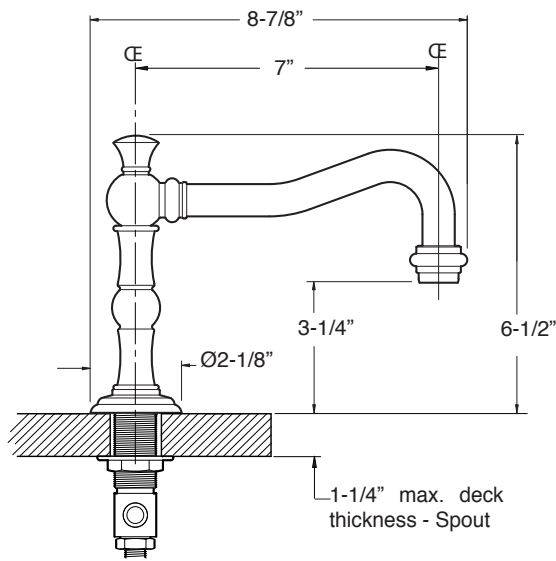

## FEATURES:

- All brass construction. Flexible hoses designed to be installed on 8" to 16" centers. Includes soft touch drain assembly.
- Lever style handles with decorative screw attachment.
- 1/4- turn ceramic disc valve cartridge.
- Available in all finishes. Warranty varies according to finish selection.
- Standard aerator is limited to 1.2 gpm.

## 350 Series Widespread Lavatory Set with Loire Handles

**1.355608**

NOTE: Spout and valves install through 1-1/4" diameter holes

Note: Measurements are subject to change or cancellation. No responsibility is assumed for use of superseded or voided pages.