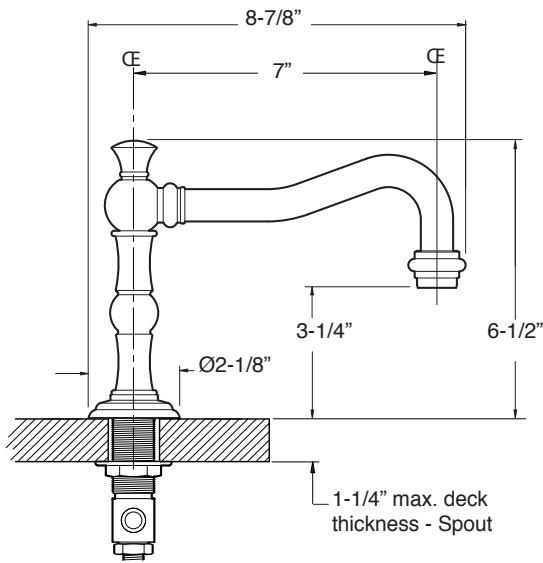

FEATURES:

- All brass construction. Flexible hoses designed to be installed on 8" to 16" centers.
- Includes soft touch drain assembly.
- Porcelain lever style handles with decorative screw attachment.
- 1/4-turn ceramic disc valve cartridge.
- Available in all finishes. Warranty varies according to finish selection.
- Standard aerator is limited to 1.2 gpm.

350 Series Widespread Lavatory Set with Orleans Handles

1.355708

NOTE: Spout and valves install through 1-1/4" diameter holes

Note: Measurements are subject to change or cancellation. No responsibility is assumed for use of superseded or voided pages.