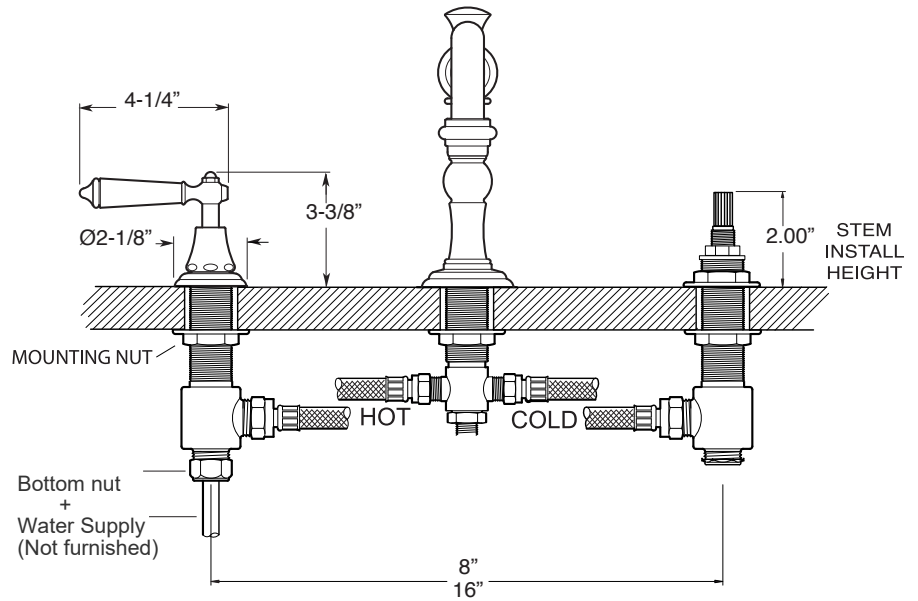

FEATURES:

- All brass construction. Flexible hoses designed to be installed on 8" to 16" centers.
- Includes soft touch drain assembly.
- Porcelain lever style handles with decorative screw attachment.
- 1/4-turn ceramic disc valve cartridge.
- Available in all finishes. Warranty varies according to finish selection.
- Standard aerator is limited to 1.2 gpm.

350 Series Widespread Lavatory Set with Orleans Handles

1.355708

NOTE: Spout and valves install through 1-1/4" diameter holes

Note: Measurements are subject to change or cancellation. No responsibility is assumed for use of superseded or voided pages.