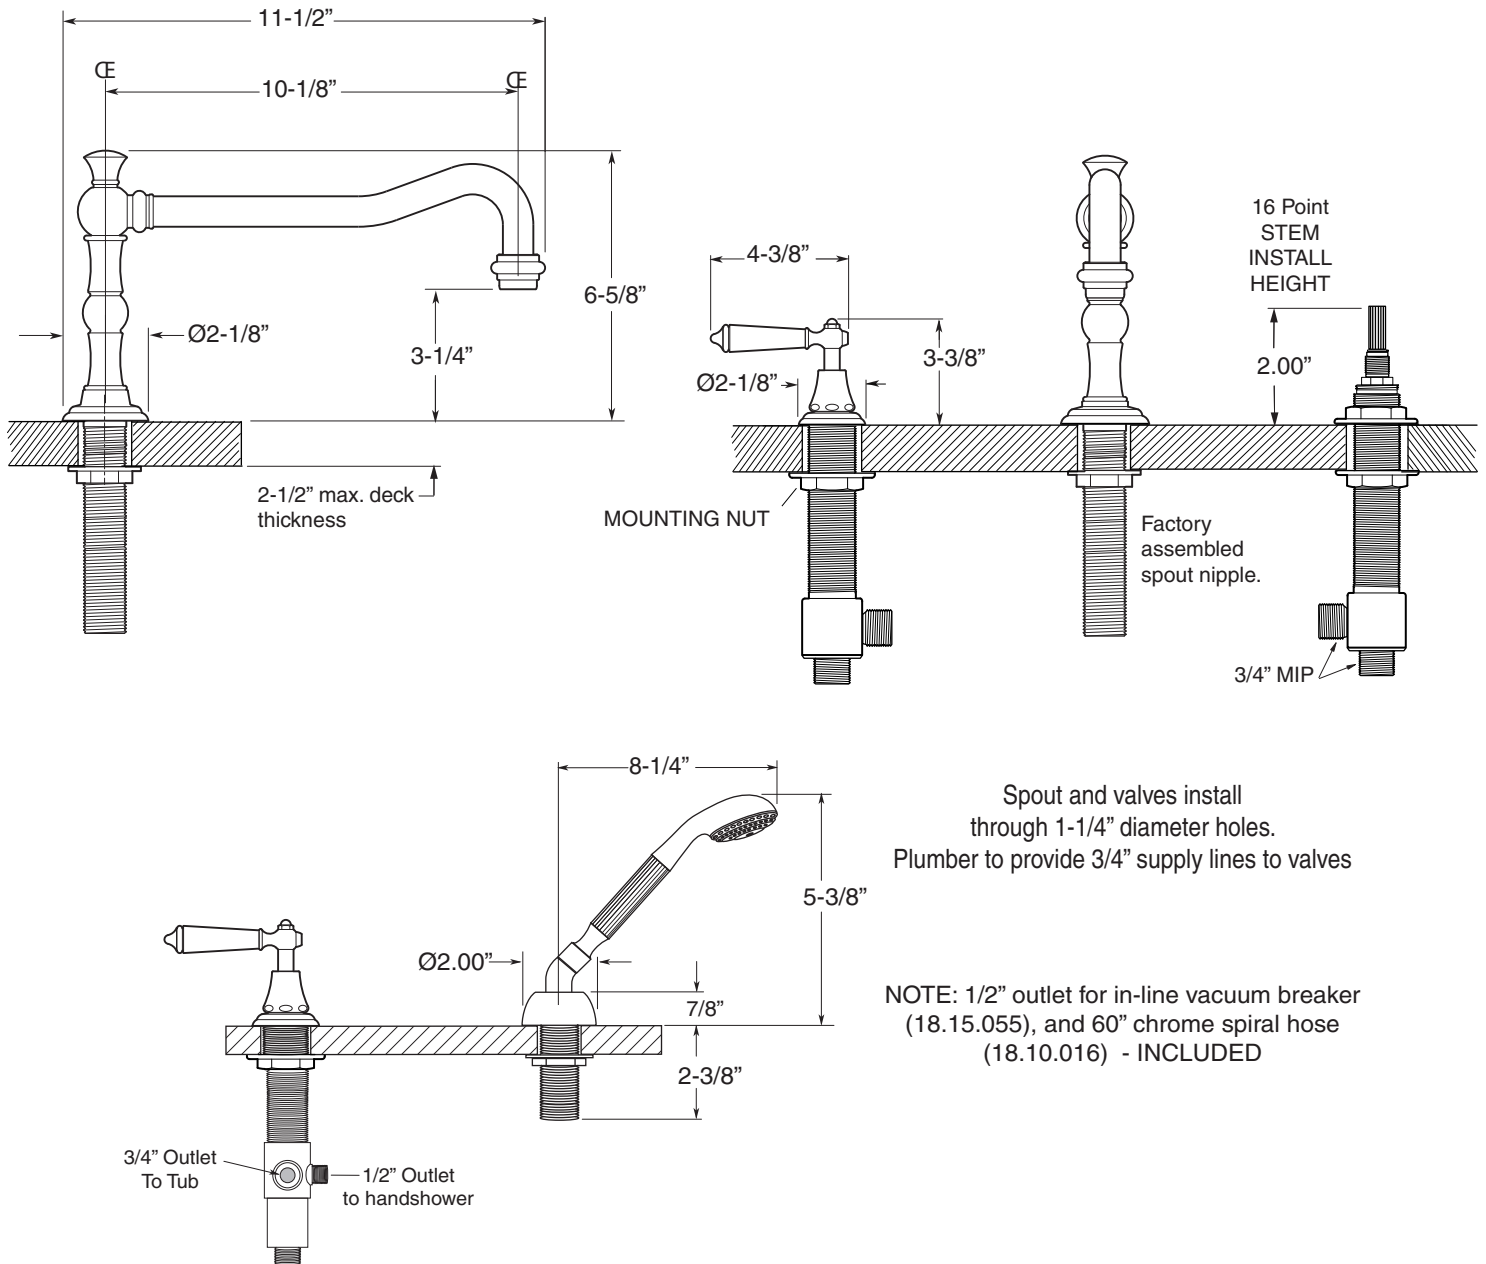

FEATURES:

- All brass construction.
- 3/4" valve bodies with 16 PT. 1/4-turn ceramic disc cartridge.
 - Cold Cartridge 18.30.017, Hot Cartridge 18.30.018
- Available in all finishes. Warranty varies according to finish.

SPECIFICATIONS

350 Series 5-Hole Roman Tub Set with Orleans Handles

1.355793

1.355793T - Trim Only

18.30.133 - Rough Kit

Spout and valves install through 1-1/4" diameter holes.
Plumber to provide 3/4" supply lines to valves

NOTE: 1/2" outlet for in-line vacuum breaker (18.15.055), and 60" chrome spiral hose (18.10.016) - INCLUDED