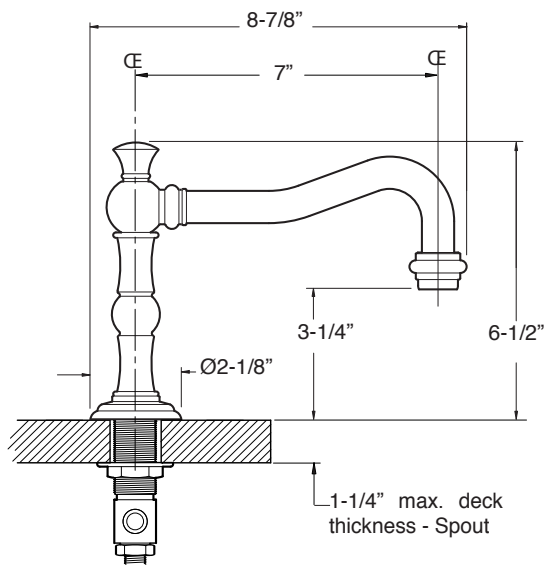

FEATURES:

- All brass construction. Flexible hoses designed to be installed on 8" to 16" centers.
- Includes soft touch drain assembly.
- Lever style handles with decorative screw attachment.
- 1/4-turn ceramic disc valve cartridge.
- Available in all finishes. Warranty varies according to finish selection.
- Standard aerator is limited to 1.2 gpm.

350 Series Widespread Lavatory Set with Monte Carlo Handles

1.355908

SOFT TOUCH
DRAIN ASSEMBLY
P/N 18.11.052

NOTE: Spout and valves install through 1-1/4" diameter holes