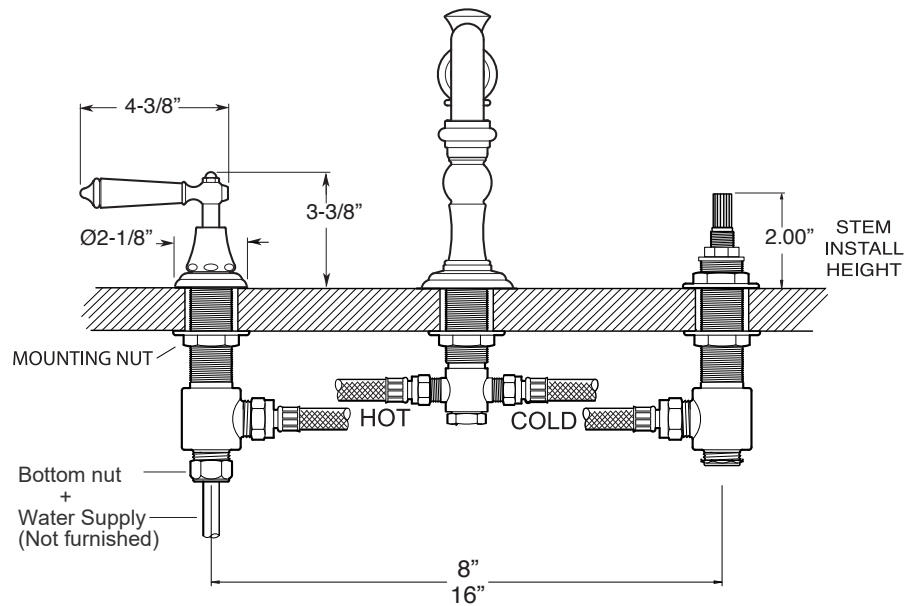

FEATURES:

- All brass construction. Flexible hoses designed to be installed on 8" to 16" centers.
- Includes soft touch drain assembly.
- Lever style handles with decorative screw attachment.
- 1/4-turn ceramic disc valve cartridge.
- Available in all finishes. Warranty varies according to finish selection.
- Standard aerator is limited to 1.2 gpm.

350 Series Widespread Lavatory Set with Monte Carlo Handles

1.355908

SOFT TOUCH
DRAIN ASSEMBLY
P/N 18.11.052

NOTE: Spout and valves install through 1-1/4" diameter holes