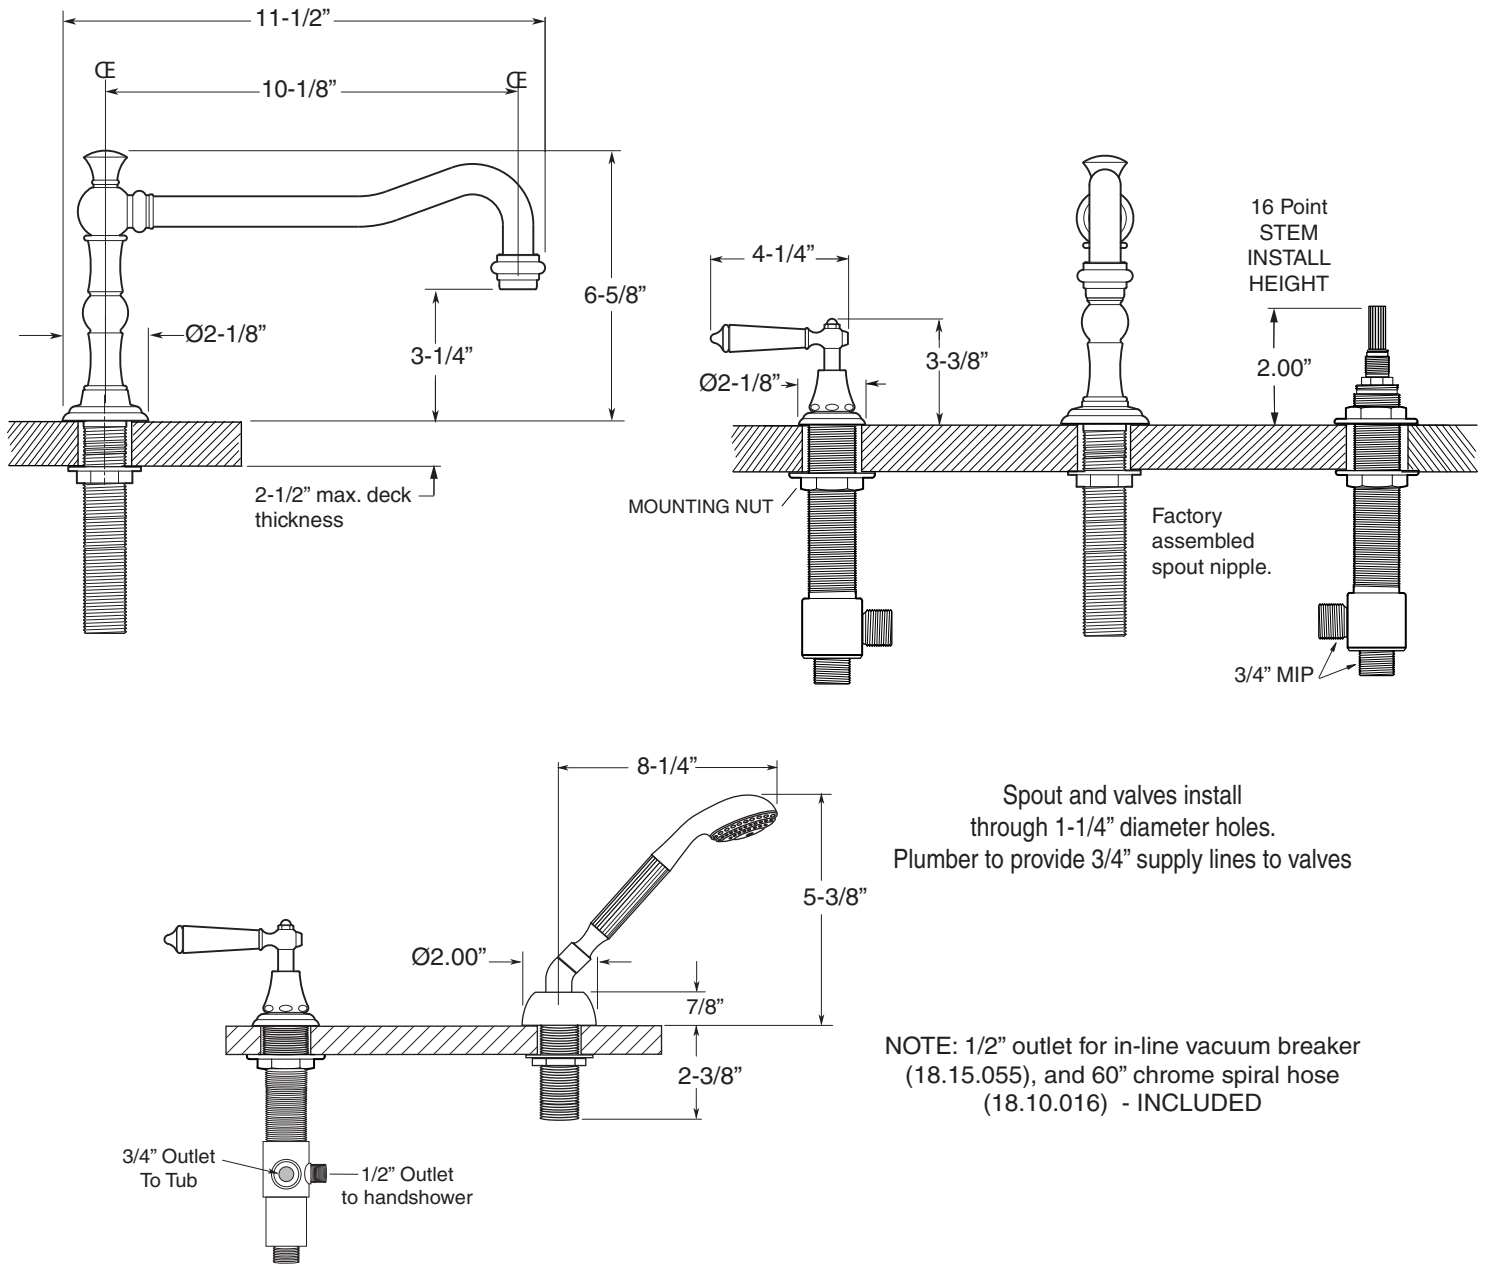

FEATURES:

- All brass construction.
- 3/4" valve bodies with 16 PT. 1/4-turn ceramic disc cartridge.
  - Cold Cartridge 18.30.017, Hot Cartridge 18.30.018
- Available in all finishes. Warranty varies according to finish.

## SPECIFICATIONS

### 350 Series 5-Hole Roman Tub Set with Monte Carlo Handles

1.355993

1.355993T - Trim Only

18.30.133 - Rough Kit

Note: Measurements are subject to change or cancellation. No responsibility is assumed for use of superseded or voided pages.