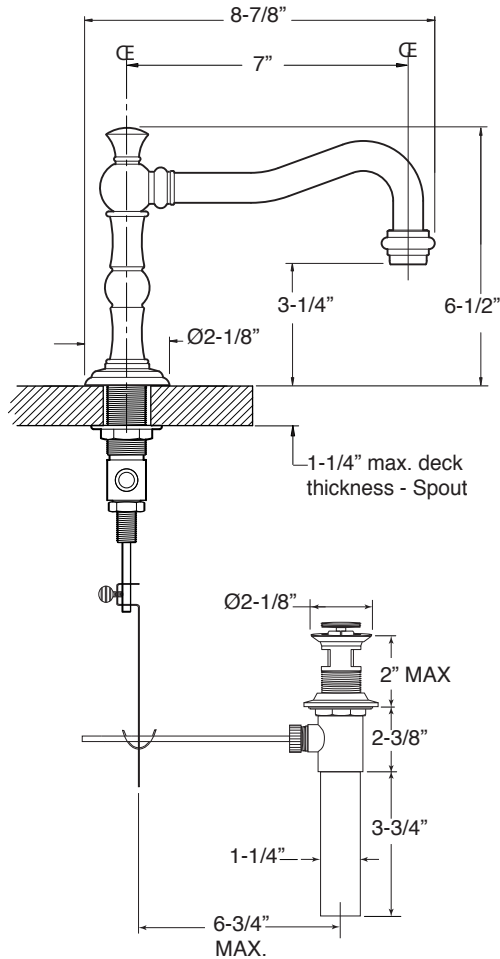

FEATURES:

- All brass construction. Flexible hoses designed to be installed on 8" to 16" centers. Includes pop-up style drain assembly.
- Loop lever style handles with setscrew attachment.
- 1/4-turn ceramic disc valve cartridge.
- Available in all finishes. Warranty varies according to finish selection.
- Standard aerator is limited to 1.2 gpm.
- Certified to meet or exceed the following codes and standards:
ASME A112.18.1/CSAB 125.1-2012

Series 350

1.356408

Bordeaux

Widespread Lavatory Set

NOTE: Spout and valves install through 1-1/4" diameter holes