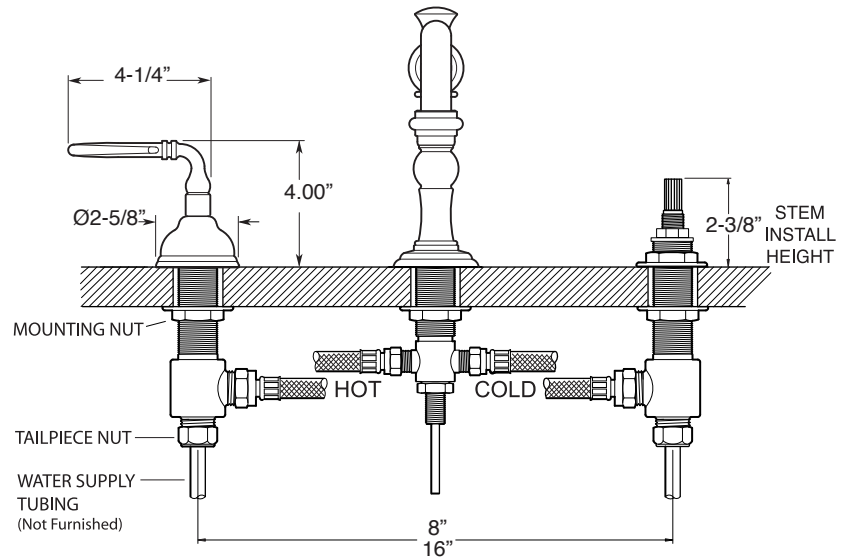

FEATURES:

- All brass construction. Flexible hoses designed to be installed on 8" to 16" centers. Includes pop-up style drain assembly.
- Loop lever style handles with setscrew attachment.
- 1/4-turn ceramic disc valve cartridge.
- Available in all finishes. Warranty varies according to finish selection.
- Standard aerator is limited to 1.2 gpm.
- Certified to meet or exceed the following codes and standards:
ASME A112.18.1/CSAB 125.1-2012

Series 350

1.356408

Bordeaux

Widespread Lavatory Set

NOTE: Spout and valves install through 1-1/4" diameter holes