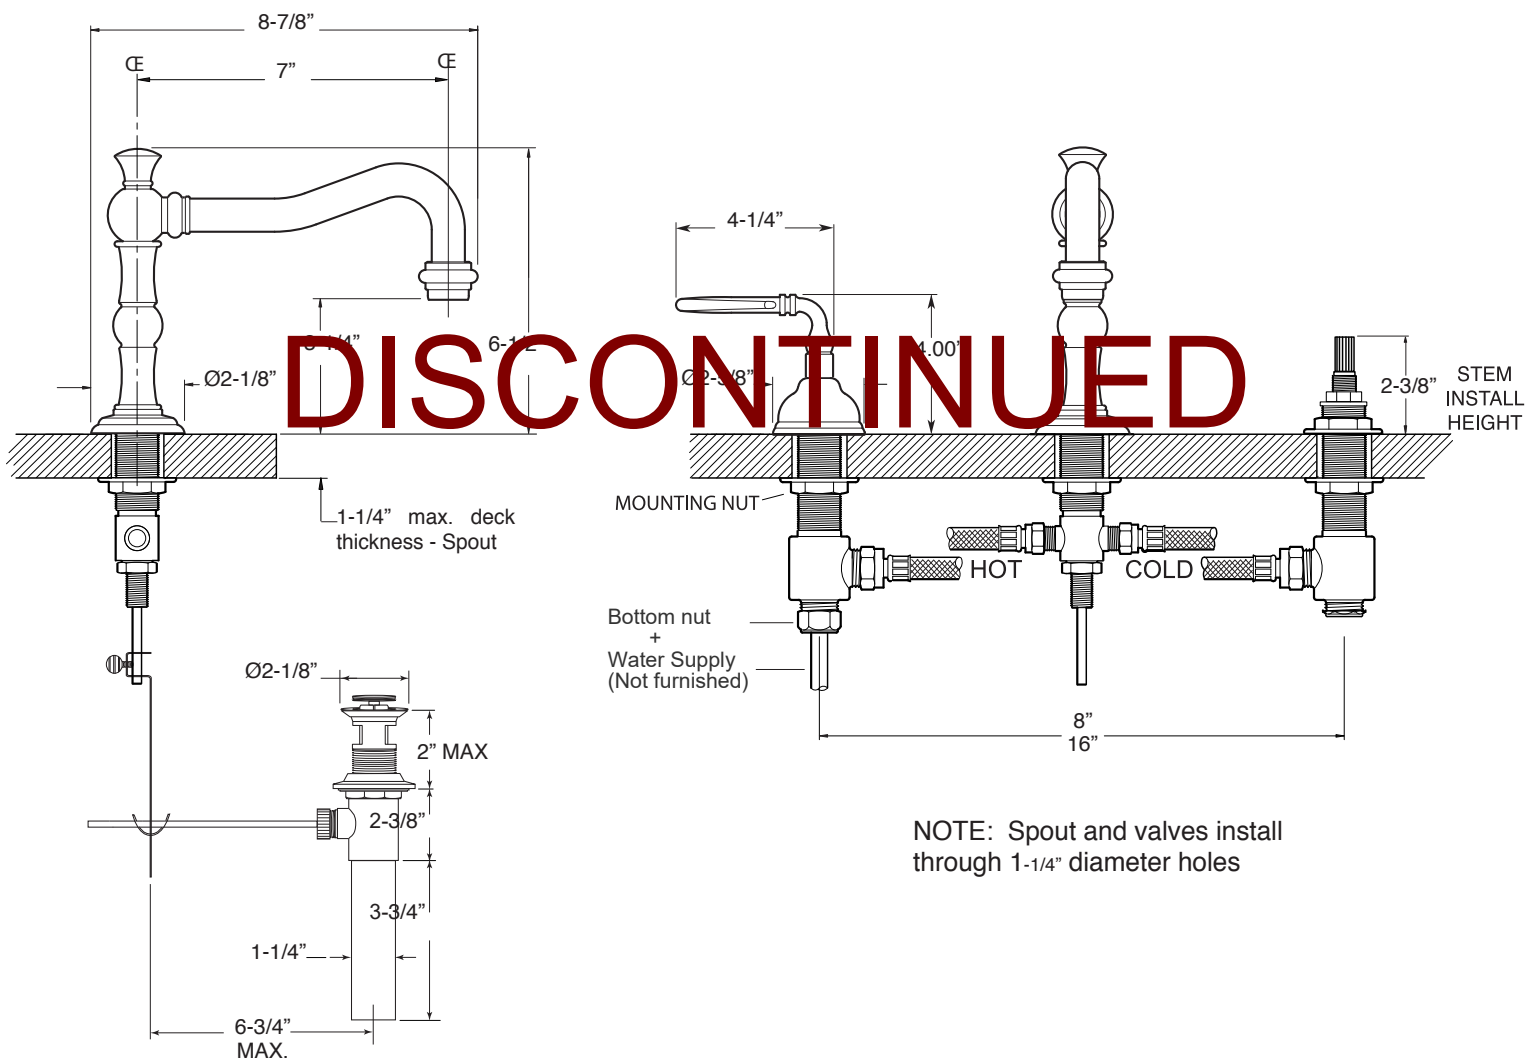

FEATURES:

- All brass construction. Flexible hoses designed to be installed on 8" to 16" centers.
- Includes pop-up style drain assembly.
- Loop lever style handles with setscrew attachment.
- 1/4-turn ceramic disc valve cartridge.
- Available in all finishes. Warranty varies according to finish selection.
- Standard aerator is limited to 1.2 gpm.

350 Series Widespread Lavatory Set with Bordeaux Handles

1.356408

Note: Measurements are subject to change or cancellation. No responsibility is assumed for use of superseded or voided pages.