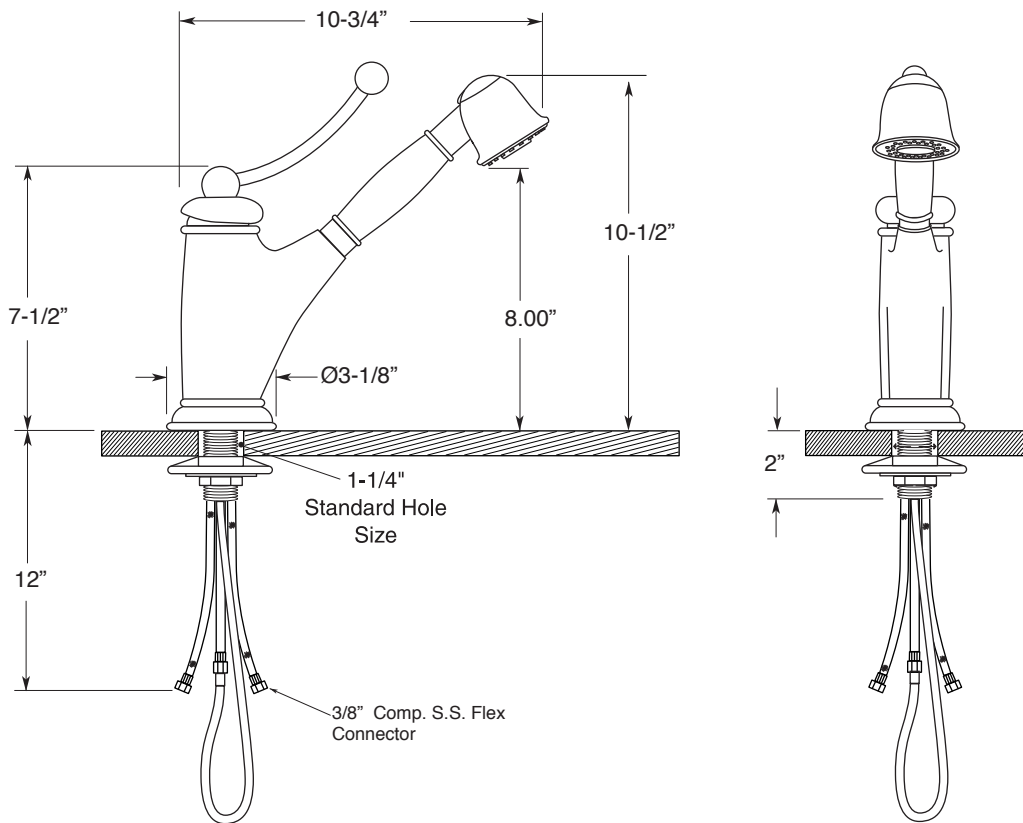

**FEATURES:**

- All brass construction
- Available in 4 Sigma finishes only:  
Chrome / Satin Nickel / Sable Bronze / Polished Nickel PVD
- All metal pullout hose / Swivel Spout
- Deck Thickness: 1-3/4" Max
- Replacement cartridge: 18.07.152
- Pullout Kitchen Spray wand: 18.07.151  
with 2 Spray Patterns
- Kitchen aerator is limited to 1.75 GPM

Single Lever Kitchen  
with Pullout Spray  
1.3795023

Note: Measurements are subject to change or cancellation. No responsibility is assumed for use of superseded or voided pages.