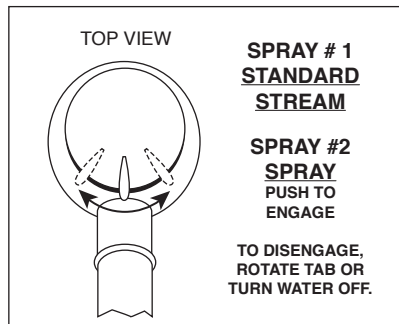

**FEATURES:**

- All brass construction
- Available in 4 Sigma finishes only:  
Chrome / Satin Nickel / Sable Bronze / Polished Nickel PVD
- All metal pullout hose / Swivel Spout
- Deck Thickness: 1-3/4" Max
- Replacement cartridge: 18.07.152
- Pullout Kitchen Spray wand: 18.07.151  
with 2 Spray Patterns
- Kitchen aerator is limited to 1.75 GPM

Single Lever Kitchen  
with Pullout Spray  
1.3795023

Note: Measurements are subject to change or cancellation. No responsibility is assumed for use of superseded or voided pages.