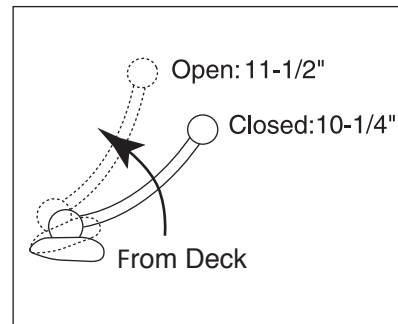

**FEATURES:**

- All brass construction
- Available in 4 Sigma finishes only:  
Chrome / Satin Nickel / Sable Bronze / Polished Nickel PVD
- All metal pullout hose / Swivel Spout
- Deck Thickness: 1-3/4" Max
- Replacement cartridge: 18.07.152
- Pullout Kitchen Spray wand: 18.07.151  
with 2 Spray Patterns
- Kitchen aerator is limited to 1.75 GPM

Single Lever Kitchen  
with Pullout Spray  
1.3795023

Note: Measurements are subject to change or cancellation. No responsibility is assumed for use of superseded or voided pages.