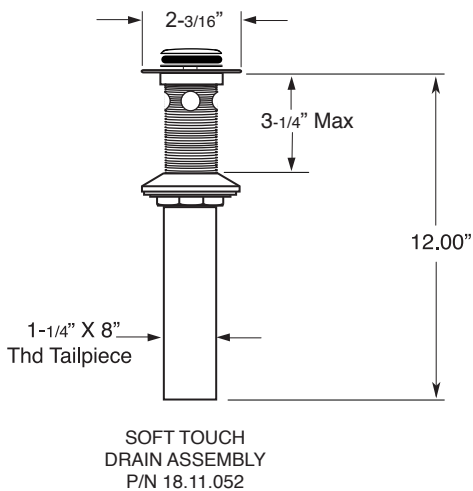

FEATURES:

- All brass construction. Flexible hoses designed to be installed on 8" to 16" centers.
- Includes soft touch style drain assembly.
- Lever style handles with setscrew attachment.
- 1/4-turn ceramic disc valve cartridge.
- Available in all finishes. Warranty varies according to finish selection.
- Standard aerator is limited to 1.2 gpm.

400 Series Widespread Lavatory Set with Lexington Handles

1.400308

NOTE: Spout and valves install through 1-1/4" diameter holes