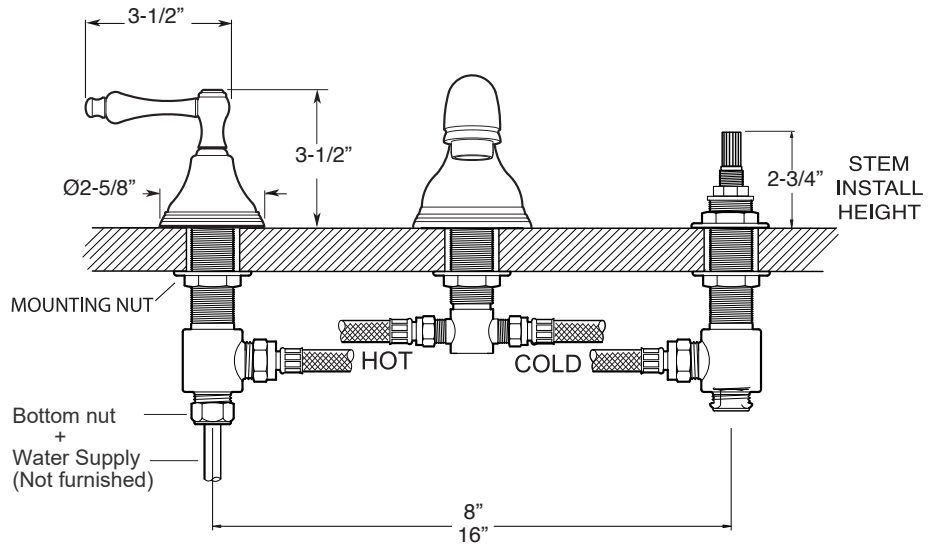

FEATURES:

- All brass construction. Flexible hoses designed to be installed on 8" to 16" centers.
- Includes soft touch style drain assembly.
- Lever style handles with setscrew attachment.
- 1/4-turn ceramic disc valve cartridge.
- Available in all finishes. Warranty varies according to finish selection.
- Standard aerator is limited to 1.2 gpm.

400 Series Widespread Lavatory Set with Lexington Handles

1.400308

NOTE: Spout and valves install through 1-1/4" diameter holes