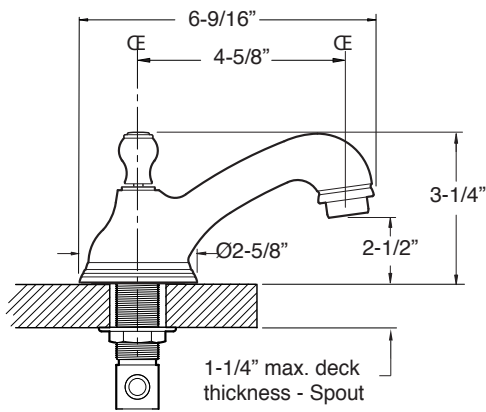

FEATURES:

- All brass construction. Flexible hoses designed to be installed on 8" to 16" centers.
- Includes soft touch style drain assembly.
- Lever style handles with setscrew attachment.
- 1/4-turn ceramic disc valve cartridge.
- Available in all finishes. Warranty varies according to finish selection.
- Standard aerator is limited to 1.2 gpm.

400 Series Widespread Lavatory Set with Lexington Handles

1.400308

NOTE: Spout and valves install through 1-1/4" diameter holes