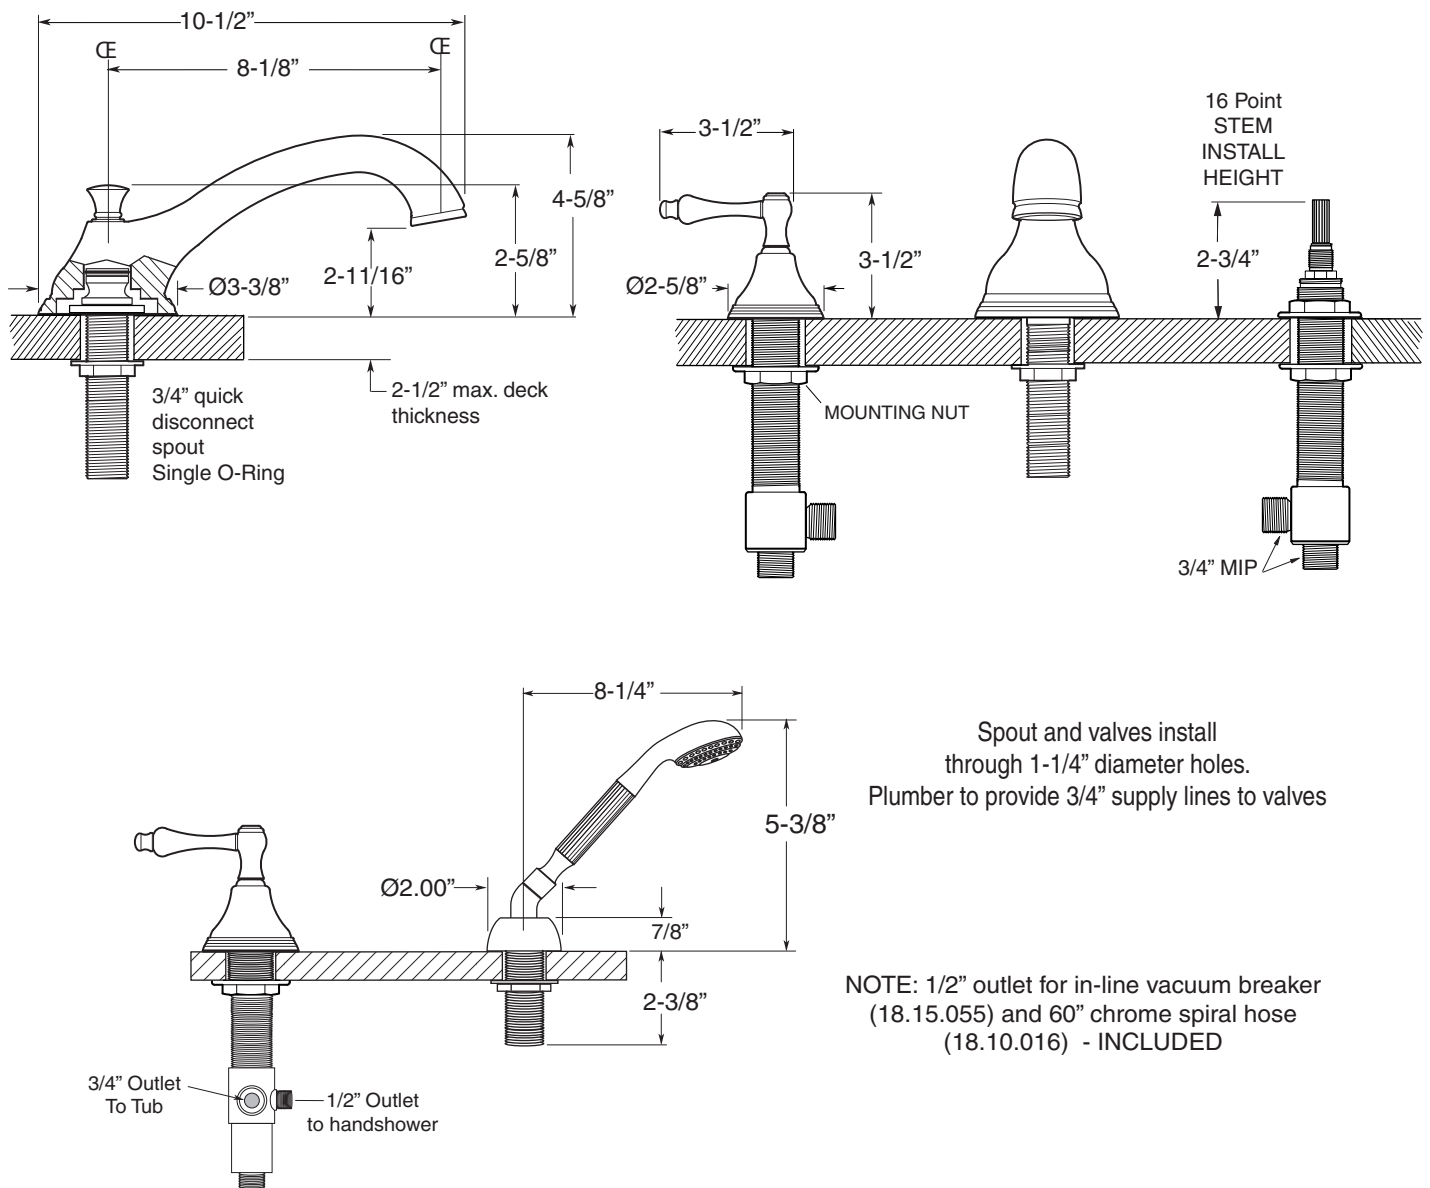

FEATURES:

- All brass construction.
- 3/4" valve bodies with 16 PT. 1/4-turn ceramic disc cartridge.
  - Cold Cartridge 18.30.017, Hot Cartridge 18.30.018
- Available in all finishes. Warranty varies according to finish.

## SPECIFICATIONS

### 400 Series 5-Hole Roman Tub Set with Lexington Handles

1.400393

1.400393T - Trim Only

18.30.134 - Rough Kit

Spout and valves install through 1-1/4" diameter holes.  
Plumber to provide 3/4" supply lines to valves

NOTE: 1/2" outlet for in-line vacuum breaker (18.15.055) and 60" chrome spiral hose (18.10.016) - INCLUDED