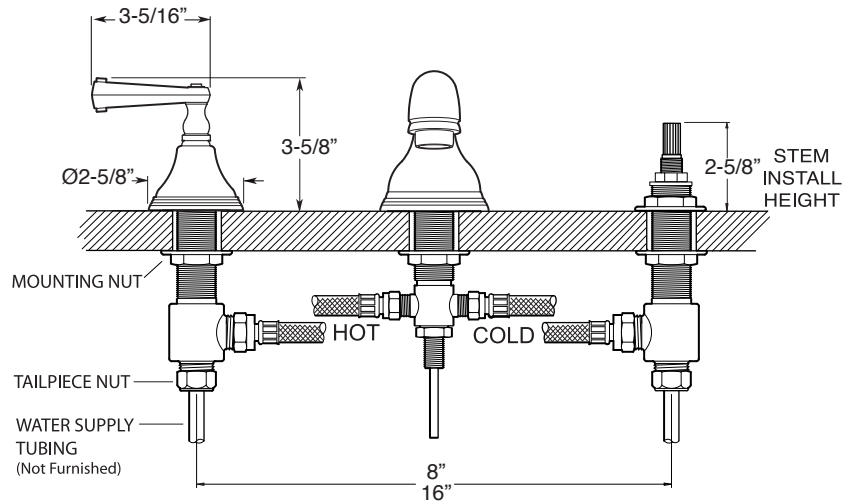

FEATURES:

- All brass construction. Flexible hoses designed to be installed on 8" to 16" centers. Includes pop-up style drain assembly.
- Curved lever style handles with setscrew attachment.
- 1/4-turn ceramic disc valve cartridge.
- Available in all finishes. Warranty varies according to finish selection.
- Standard aerator is limited to 1.2 gpm.
- Certified to meet or exceed the following codes and standards:
ASME A112.18.1/CSAB 125.1-2012

Series 400

1.400408

Charlotte

Widespread Lavatory Set

NOTE: Spout and valves install through 1-1/4" diameter holes