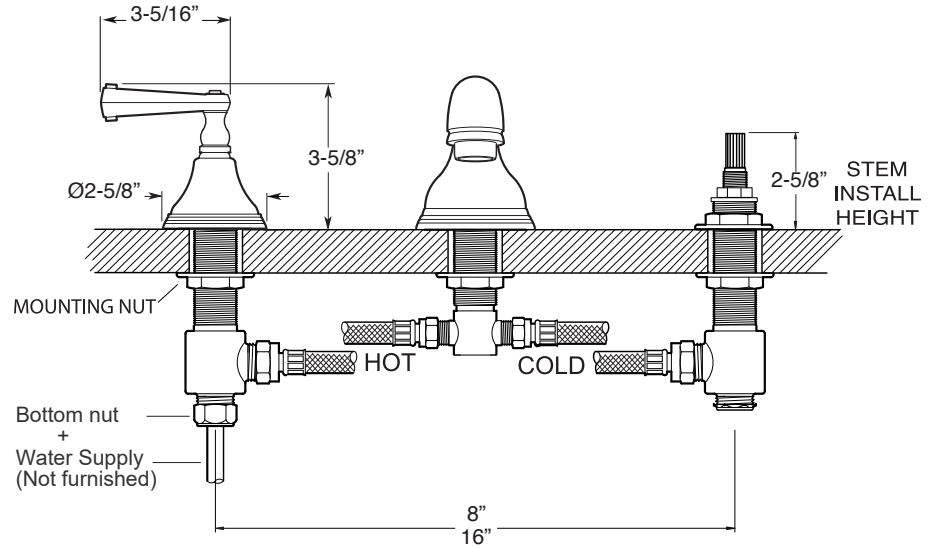

FEATURES:

- All brass construction. Flexible hoses designed to be installed on 8" to 16" centers.
- Includes soft touch style drain assembly.
- Curved lever style handles with setscrew attachment.
- 1/4-turn ceramic disc valve cartridge.
- Available in all finishes. Warranty varies according to finish selection.
- Standard aerator is limited to 1.2 gpm.

SPECIFICATIONS

400 Series Widespread Lavatory Set with Charlotte Handles

1.400408

NOTE: Spout and valves install through 1-1/4" diameter holes