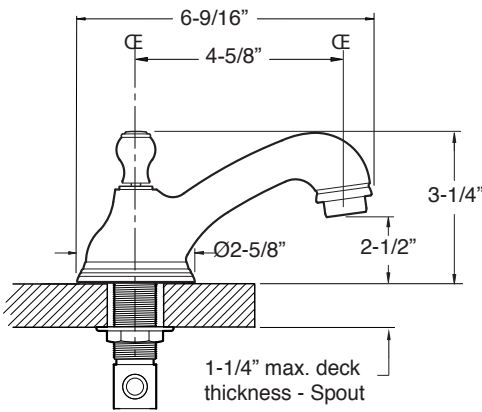

FEATURES:

- All brass construction. Flexible hoses designed to be installed on 8" to 16" centers.
- Includes soft touch style drain assembly.
- Curved lever style handles with setscrew attachment.
- 1/4-turn ceramic disc valve cartridge.
- Available in all finishes. Warranty varies according to finish selection.
- Standard aerator is limited to 1.2 gpm.

SPECIFICATIONS

400 Series Widespread Lavatory Set with Charlotte Handles

1.400408

NOTE: Spout and valves install through 1-1/4" diameter holes