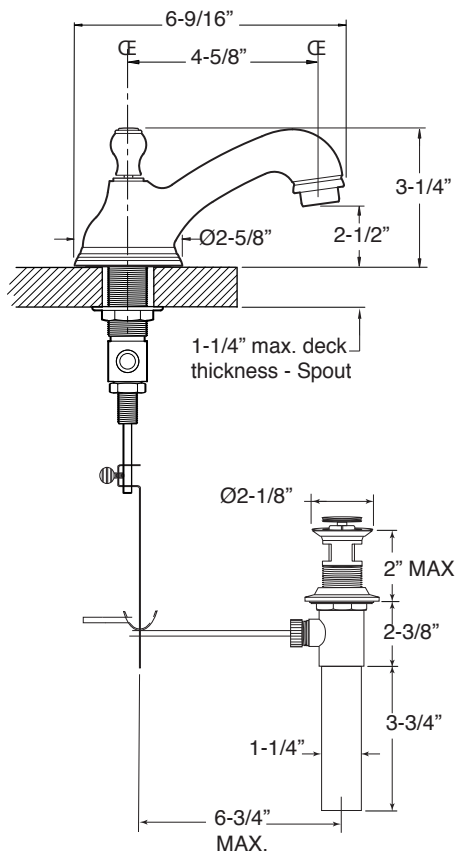

FEATURES:

- All brass construction. Flexible hoses designed to be installed on 8" to 16" centers. Includes pop-up style drain assembly.
- Curved lever style handles with setscrew attachment.
- 1/4-turn ceramic disc valve cartridge.
- Available in all finishes. Warranty varies according to finish selection.
- Standard aerator is limited to 1.2 gpm.
- Certified to meet or exceed the following codes and standards:
ASME A112.18.1/CSAB 125.1-2012

Series 400

1.400408

Charlotte

Widespread Lavatory Set

NOTE: Spout and valves install through 1-1/4" diameter holes