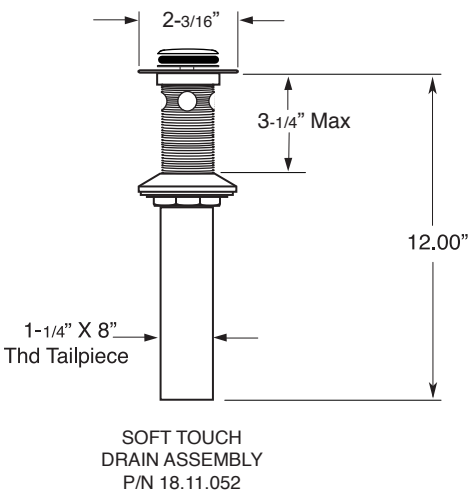

FEATURES:

- All brass construction. Flexible hoses designed to be installed on 8" to 16" centers.
- Includes soft touch style drain assembly.
- Curved lever style handles with setscrew attachment.
- 1/4-turn ceramic disc valve cartridge.
- Available in all finishes. Warranty varies according to finish selection.
- Standard aerator is limited to 1.2 gpm.

SPECIFICATIONS

400 Series Widespread Lavatory Set with Charlotte Handles

1.400408

NOTE: Spout and valves install through 1-1/4" diameter holes