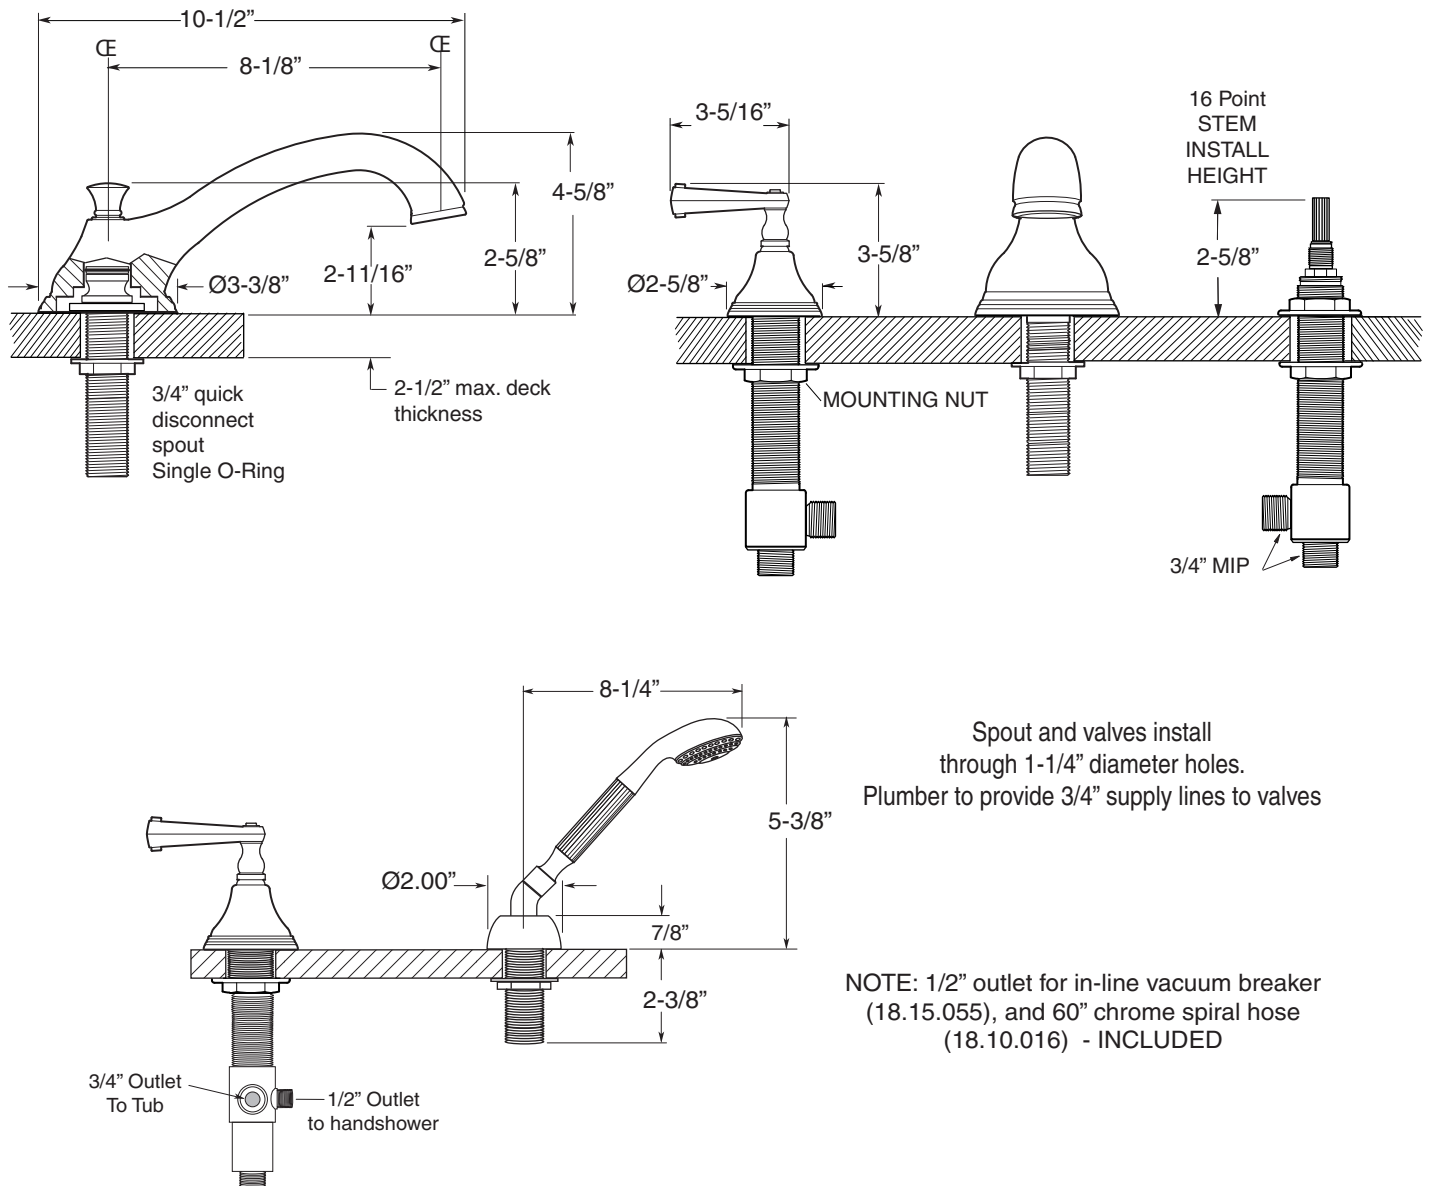

FEATURES:

- All brass construction.
- 3/4" valve bodies with 16 PT. 1/4-turn ceramic disc cartridge.
 - Cold Cartridge 18.30.017, Hot Cartridge 18.30.018
- Available in all finishes. Warranty varies according to finish.

SPECIFICATIONS

400 Series 5-Hole Roman Tub Set with Charlotte Handles

1.400493

1.400493T - Trim Only

18.30.134 - Rough Kit

Spout and valves install through 1-1/4" diameter holes.
Plumber to provide 3/4" supply lines to valves

NOTE: 1/2" outlet for in-line vacuum breaker (18.15.055), and 60" chrome spiral hose (18.10.016) - INCLUDED

Note: Measurements are subject to change or cancellation. No responsibility is assumed for use of superseded or voided pages.