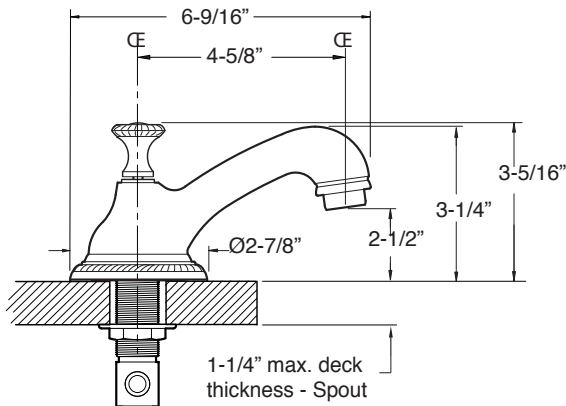

## FEATURES:

- All brass construction. Flexible hoses designed to be installed on 8" to 16" centers. Includes soft touch style drain assembly.
- Curved rope lever style handles with setscrew attachment.
- 1/4-turn ceramic disc valve cartridge.
- Available in all finishes. Warranty varies according to finish selection.
- Standard aerator is limited to 1.2 gpm.

## 400 Series Widespread Lavatory Set with Charlotte Elite Handles

### 1.400508

SOFT TOUCH  
DRAIN ASSEMBLY  
P/N 18.11.052

NOTE: Spout and valves install through 1-1/4" diameter holes

Note: Measurements are subject to change or cancellation. No responsibility is assumed for use of superseded or voided pages.