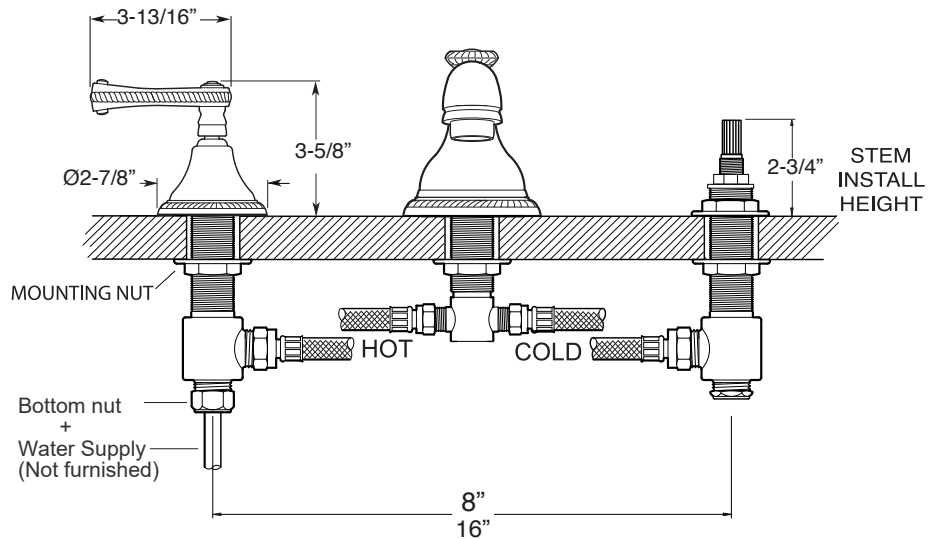

## FEATURES:

- All brass construction. Flexible hoses designed to be installed on 8" to 16" centers. Includes soft touch style drain assembly.
- Curved rope lever style handles with setscrew attachment.
- 1/4-turn ceramic disc valve cartridge.
- Available in all finishes. Warranty varies according to finish selection.
- Standard aerator is limited to 1.2 gpm.

## 400 Series Widespread Lavatory Set with Charlotte Elite Handles

### 1.400508

SOFT TOUCH  
DRAIN ASSEMBLY  
P/N 18.11.052

NOTE: Spout and valves install through 1-1/4" diameter holes

Note: Measurements are subject to change or cancellation. No responsibility is assumed for use of superseded or voided pages.