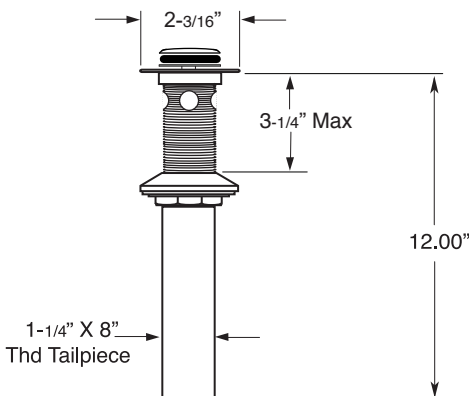

## FEATURES:

- All brass construction. Flexible hoses designed to be installed on 8" to 16" centers. Includes soft touch style drain assembly.
- Curved rope lever style handles with setscrew attachment.
- 1/4-turn ceramic disc valve cartridge.
- Available in all finishes. Warranty varies according to finish selection.
- Standard aerator is limited to 1.2 gpm.

## 400 Series Widespread Lavatory Set with Charlotte Elite Handles

### 1.400508

SOFT TOUCH  
DRAIN ASSEMBLY  
P/N 18.11.052

NOTE: Spout and valves install through 1-1/4" diameter holes

Note: Measurements are subject to change or cancellation. No responsibility is assumed for use of superseded or voided pages.