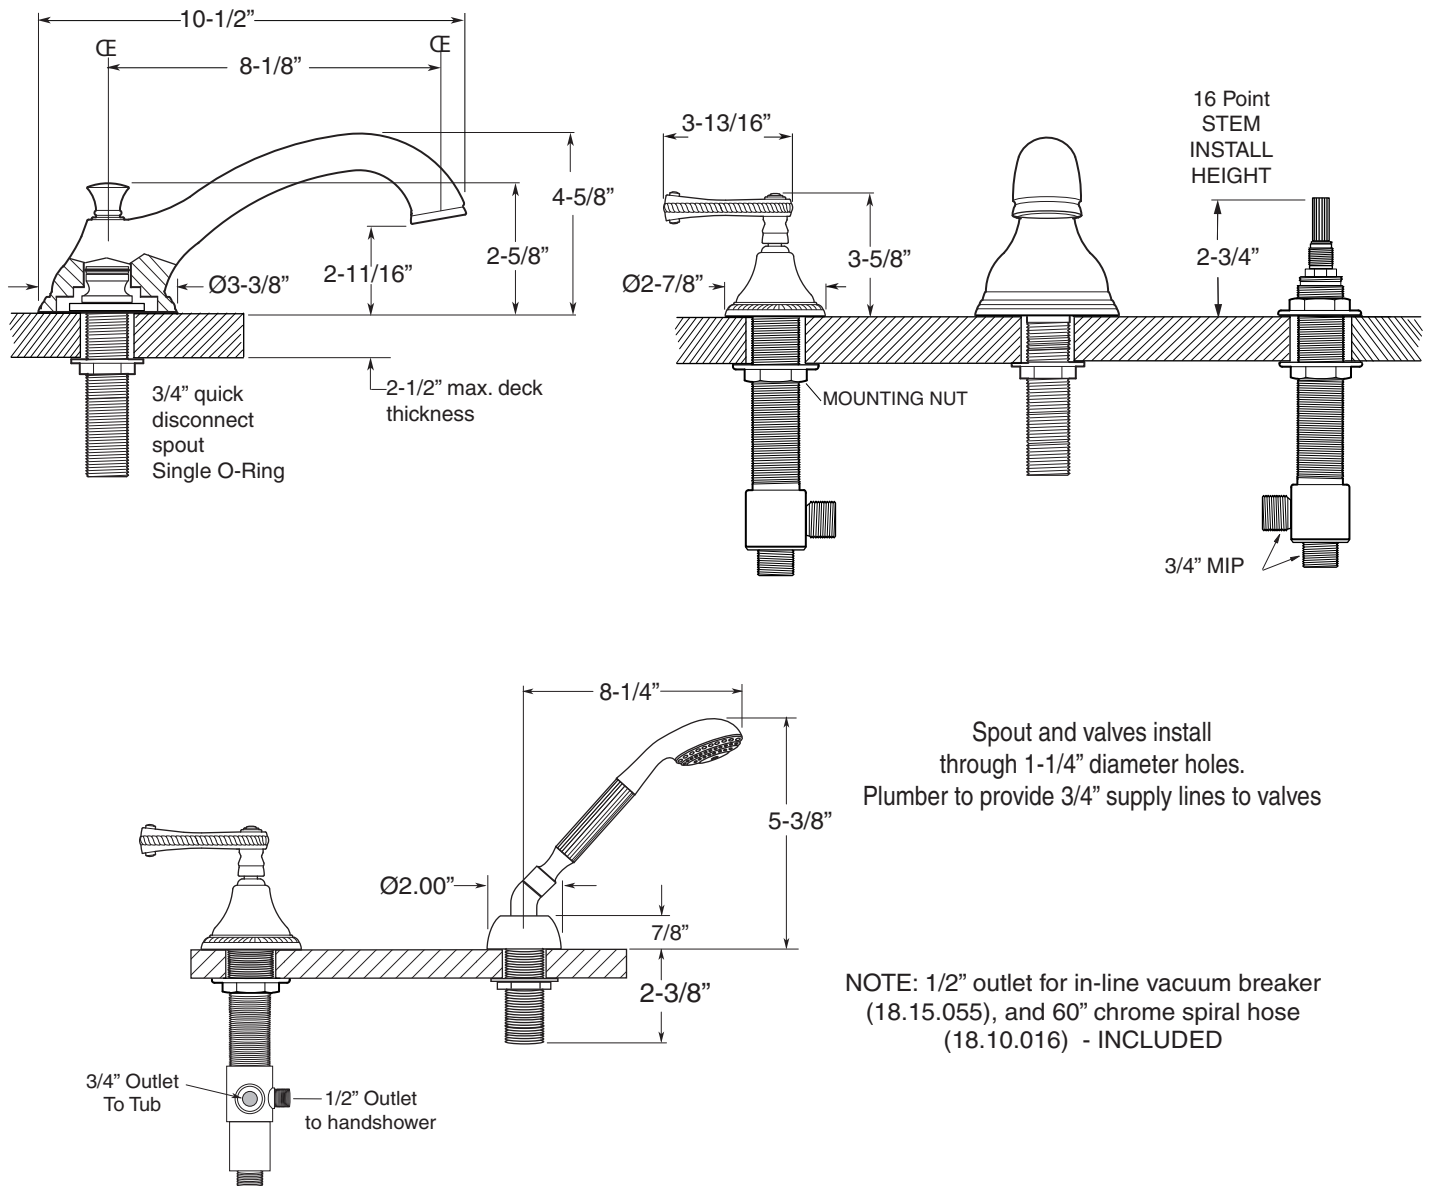

FEATURES:

- All brass construction.
- 3/4" valve bodies with 16 PT. 1/4-turn ceramic disc cartridge.
 - Cold Cartridge 18.30.017, Hot Cartridge 18.30.018
- Available in all finishes. Warranty varies according to finish.

SPECIFICATIONS

400 Series 5-Hole Roman Tub Set with Charlotte Elite Handles

1.400593

1.400593T - Trim Only

18.30.134 - Rough Kit

Note: Measurements are subject to change or cancellation. No responsibility is assumed for use of superseded or voided pages.