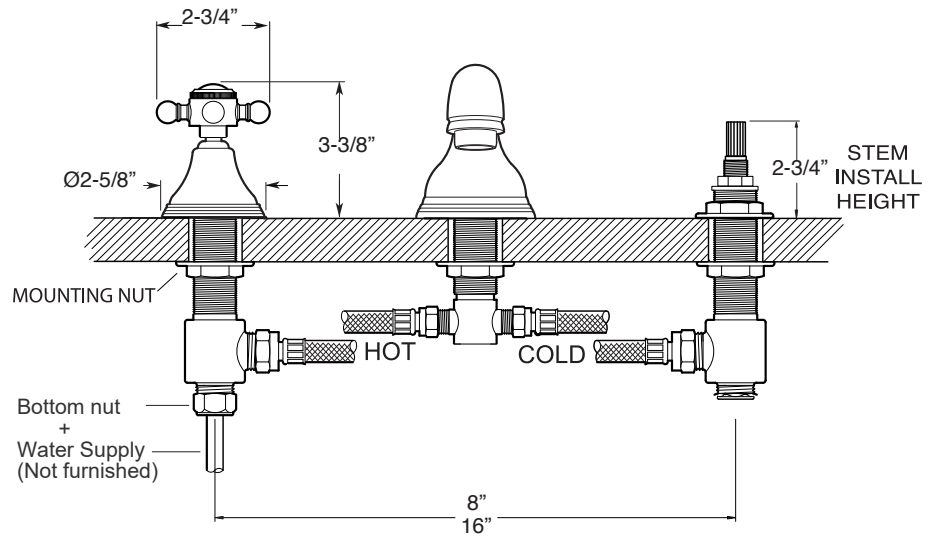

FEATURES:

- All brass construction. Flexible hoses designed to be installed on 8" to 16" centers. Includes soft touch style drain assembly.
- Cross handle style with setscrew attachment.
- 1/4-turn ceramic disc valve cartridge.
- Available in all finishes. Warranty varies according to finish selection.
- Standard aerator is limited to 1.2 gpm.

SPECIFICATIONS

400 Series Widespread Lavatory Set with Portsmouth Handles

1.400608

SOFT TOUCH
DRAIN ASSEMBLY
P/N 18.11.052

NOTE: Spout and valves install through 1-1/4" diameter holes

Note: Measurements are subject to change or cancellation. No responsibility is assumed for use of superseded or voided pages.