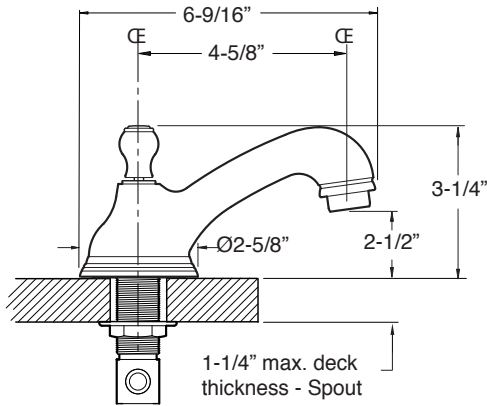

FEATURES:

- All brass construction. Flexible hoses designed to be installed on 8" to 16" centers. Includes soft touch style drain assembly.
- Cross handle style with setscrew attachment.
- 1/4-turn ceramic disc valve cartridge.
- Available in all finishes. Warranty varies according to finish selection.
- Standard aerator is limited to 1.2 gpm.

SPECIFICATIONS

400 Series Widespread Lavatory Set with Portsmouth Handles

1.400608

SOFT TOUCH
DRAIN ASSEMBLY
P/N 18.11.052

NOTE: Spout and valves install through 1-1/4" diameter holes

Note: Measurements are subject to change or cancellation. No responsibility is assumed for use of superseded or voided pages.