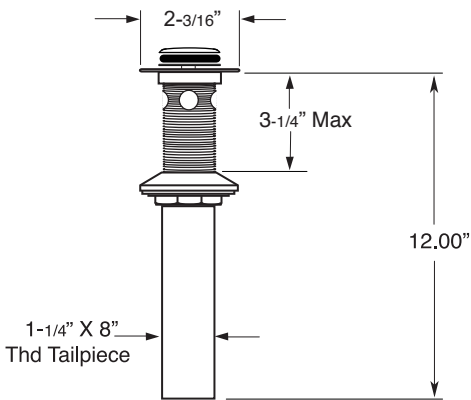

FEATURES:

- All brass construction. Flexible hoses designed to be installed on 8" to 16" centers. Includes soft touch style drain assembly.
- Cross handle style with setscrew attachment.
- 1/4-turn ceramic disc valve cartridge.
- Available in all finishes. Warranty varies according to finish selection.
- Standard aerator is limited to 1.2 gpm.

SPECIFICATIONS

400 Series Widespread Lavatory Set with Portsmouth Handles

1.400608

SOFT TOUCH
DRAIN ASSEMBLY
P/N 18.11.052

NOTE: Spout and valves install through 1-1/4" diameter holes

Note: Measurements are subject to change or cancellation. No responsibility is assumed for use of superseded or voided pages.