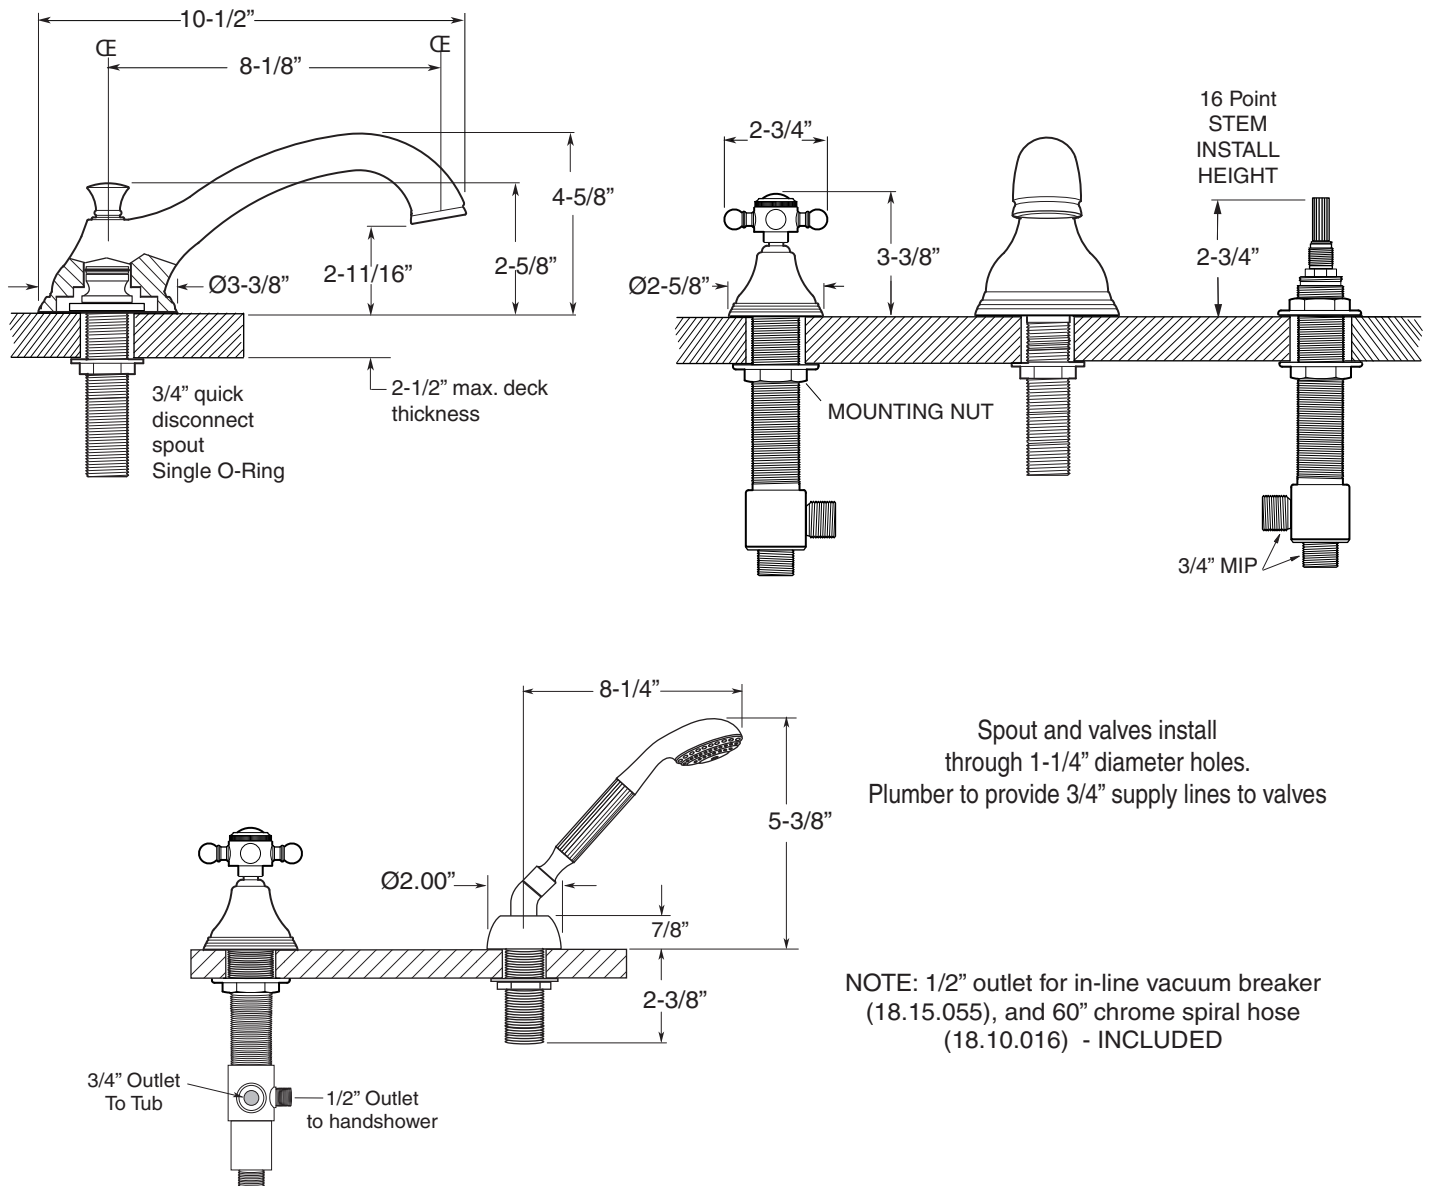

FEATURES:

- All brass construction.
- 3/4" valve bodies with 16 PT. 1/4-turn ceramic disc cartridge.
 - Cold Cartridge 18.30.017, Hot Cartridge 18.30.018
- Available in all finishes. Warranty varies according to finish.

SPECIFICATIONS

400 Series 5-Hole Roman Tub Set with Portsmouth Handles

1.400693

1.400693T - Trim Only

18.30.134 - Rough Kit

Spout and valves install through 1-1/4" diameter holes.
Plumber to provide 3/4" supply lines to valves

NOTE: 1/2" outlet for in-line vacuum breaker (18.15.055), and 60" chrome spiral hose (18.10.016) - INCLUDED