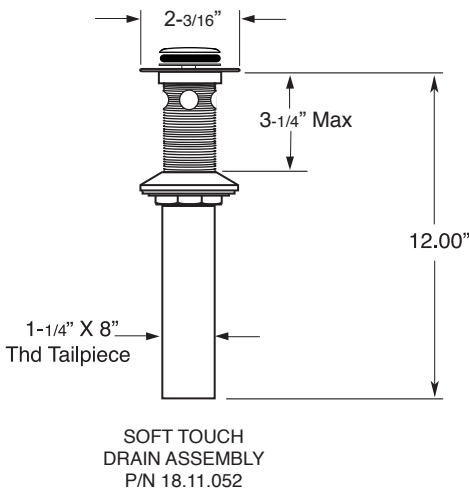

FEATURES:

- All brass construction. Flexible hoses designed to be installed on 8" to 16" centers.
- Includes soft touch style drain assembly.
- Porcelain lever style handles and brass escutcheon with set screw attachment.
- 1/4-turn ceramic disc valve cartridge.
- Available in all finishes. Warranty varies according to finish selection.
- Standard aerator is limited to 1.2 gpm.

400 Series Widespread Lavatory Set with New Hampton Handles

1.404308

NOTE: Spout and valves install through 1-1/4" diameter holes