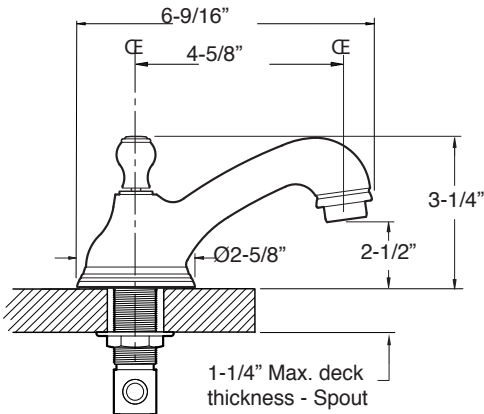

FEATURES:

- All brass construction. Flexible hoses designed to be installed on 8" to 16" centers.
- Includes soft touch style drain assembly.
- Porcelain lever style handles and brass escutcheon with set screw attachment.
- 1/4-turn ceramic disc valve cartridge.
- Available in all finishes. Warranty varies according to finish selection.
- Standard aerator is limited to 1.2 gpm.

400 Series Widespread Lavatory Set with New Hampton Handles

1.404308

NOTE: Spout and valves install through 1-1/4" diameter holes