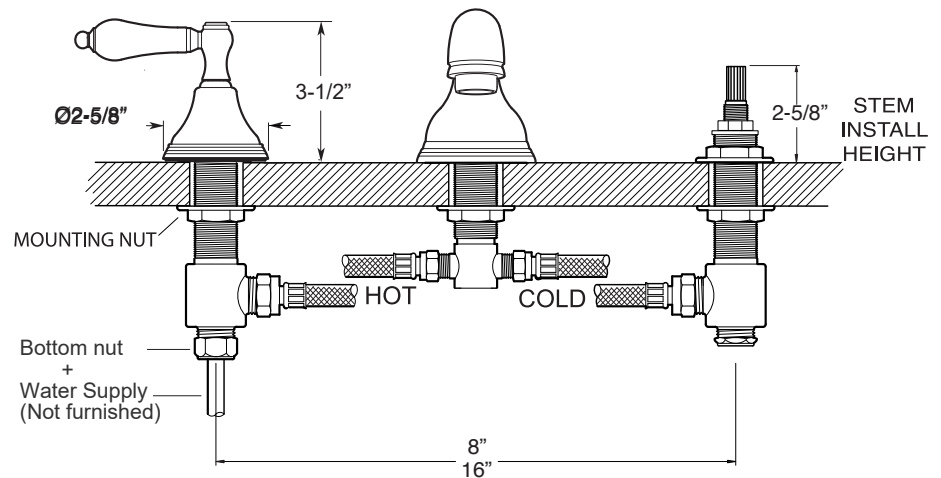

FEATURES:

- All brass construction. Flexible hoses designed to be installed on 8" to 16" centers.
- Includes soft touch style drain assembly.
- Porcelain lever style handles and brass escutcheon with set screw attachment.
- 1/4-turn ceramic disc valve cartridge.
- Available in all finishes. Warranty varies according to finish selection.
- Standard aerator is limited to 1.2 gpm.

400 Series Widespread Lavatory Set with New Hampton Handles

1.404308

NOTE: Spout and valves install through 1-1/4" diameter holes