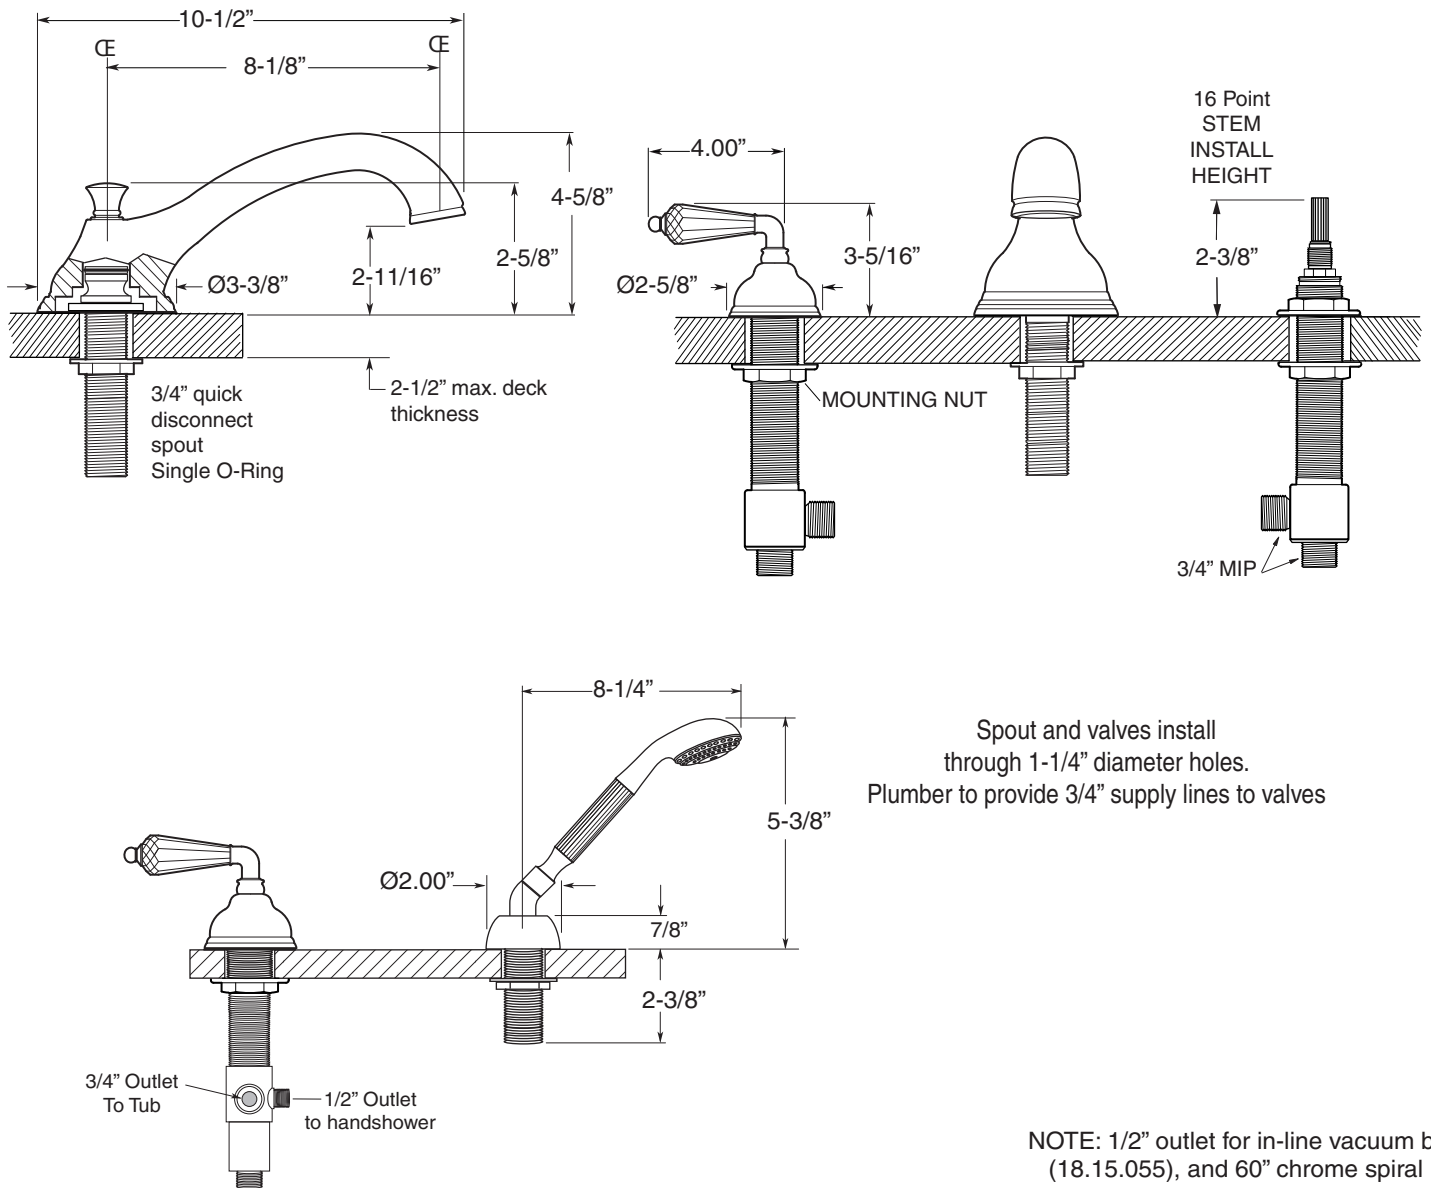

Series 400

Portofino
Roman Tub Set with Deckmount
Handshower and Diverter
1.406393
(1.406393T - Trim only)

FEATURES:

- All brass construction.
- Crystal lever style handles with setscrew attachment.
- 3/4" valve bodies with 1/4-turn ceramic disc cartridge.
- Available in all finishes. Warranty varies according to finish.

DISCONTINUED

Note: Measurements are subject to change or cancellation. No responsibility is assumed for use of superseded or voided pages.