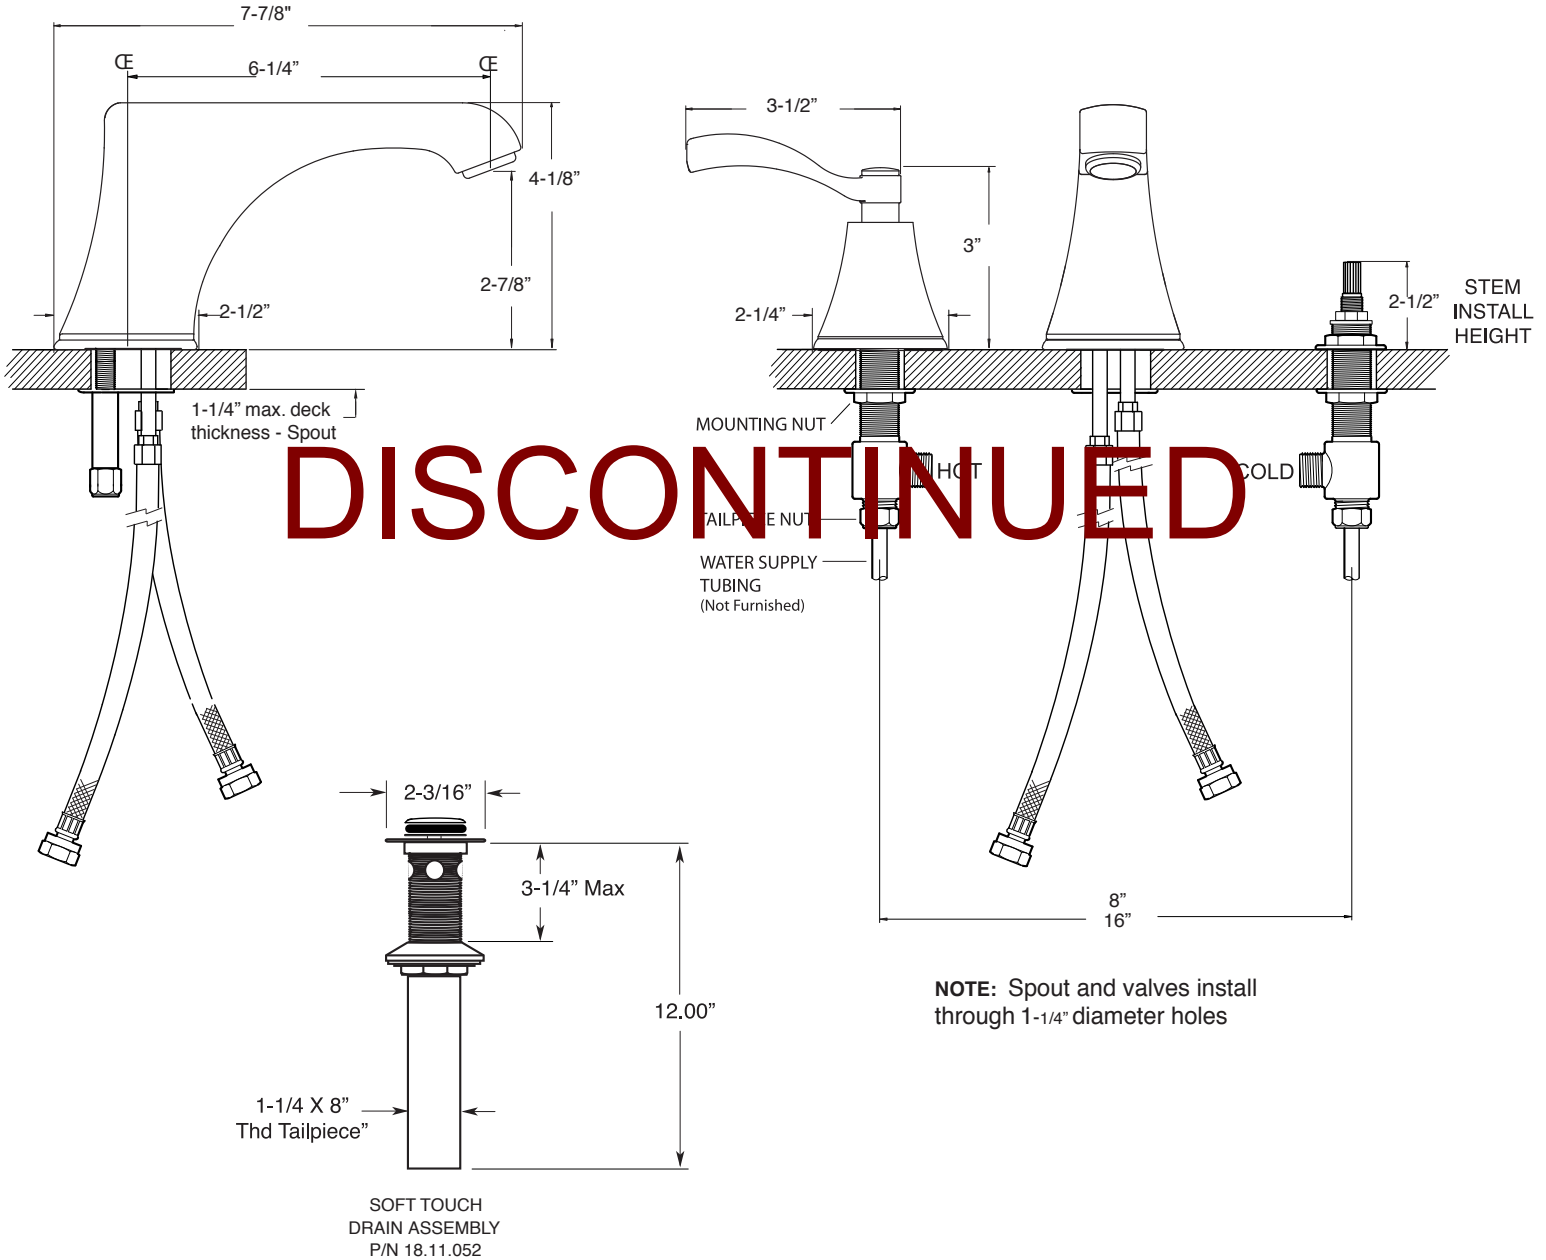

FEATURES:

- All brass construction. Flexible hoses designed to be installed on 8" to 16" centers. Includes soft touch style drain assembly.
- Lever style handles with top screw attachment.
- 16pt. 1/4-turn ceramic disc valve cartridge.
 - 18.30.029 - COLD / 18.30.030 - HOT
- Available in all finishes. Warranty varies according to finish selection.
- Standard aerator is limited to 1.2 gpm.

510 Series Widespread Lavatory Set with Maya Handles

1.518008

Note: Measurements are subject to change or cancellation. No responsibility is assumed for use of superseded or voided pages.