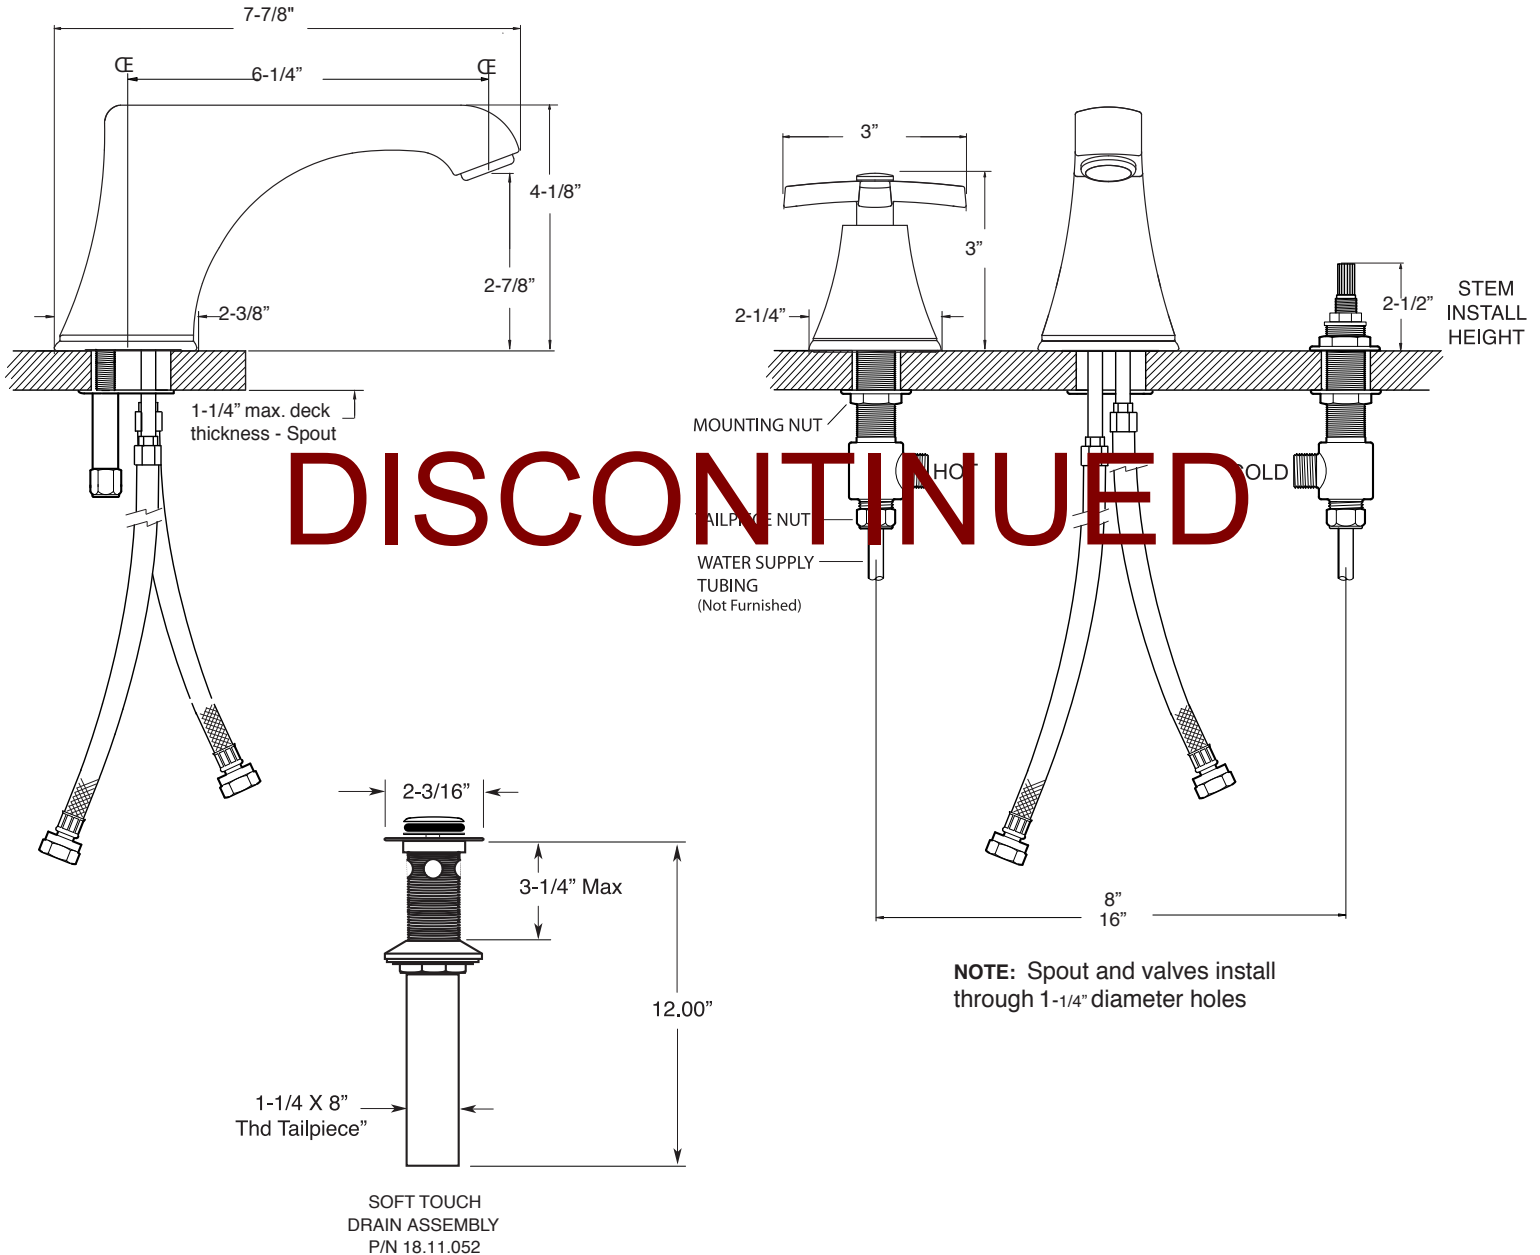

FEATURES:

- All brass construction. Flexible hoses designed to be installed on 8" to 16" centers. Includes soft touch style drain assembly.
- Cross style handles with top screw attachment.
- 16pt. 1/4-turn ceramic disc valve cartridge.
18.30.029 - COLD / 18.30.030 - HOT
- Available in all finishes. Warranty varies according to finish selection.
- Standard aerator is limited to 1.2 gpm

510 Series Widespread Lavatory Set with Lira Handles

1.518208

Note: Measurements are subject to change or cancellation. No responsibility is assumed for use of superseded or voided pages.