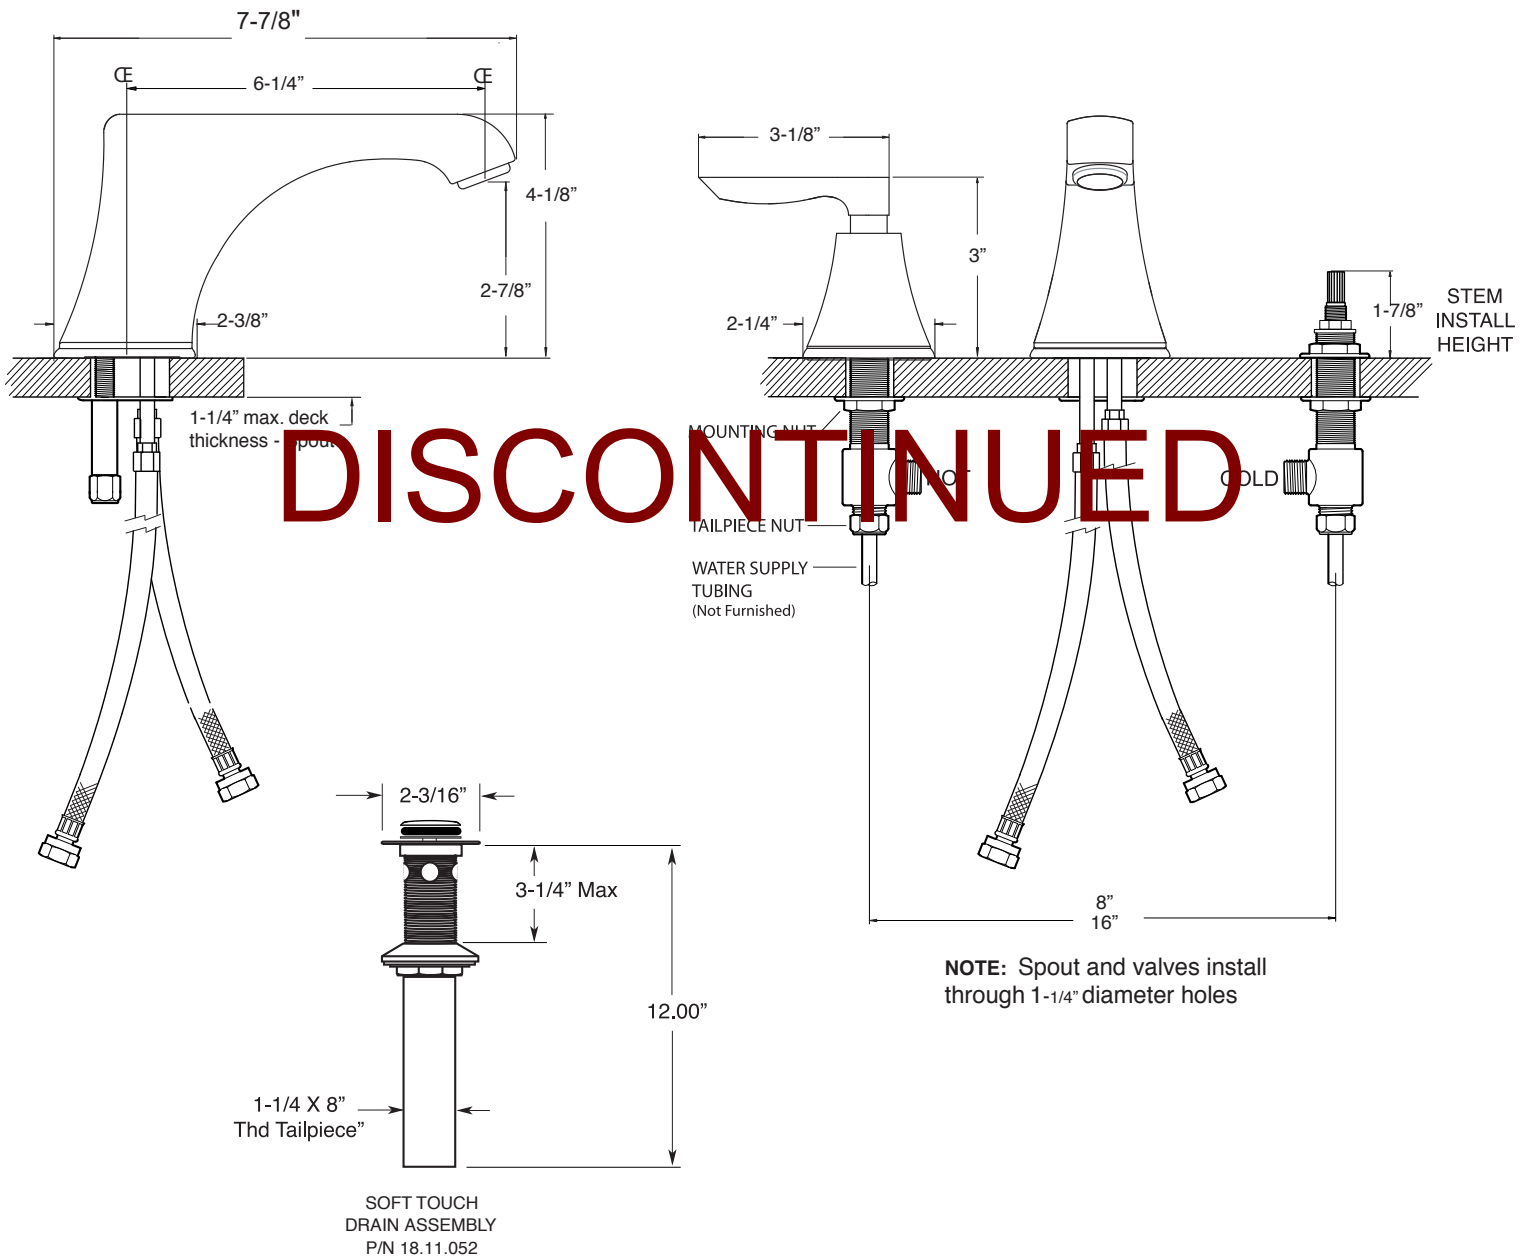

**FEATURES:**

- All brass construction. Flexible hoses designed to be installed on 8" to 16" centers. Includes soft touch style drain assembly.
- Lever style handles with inside screw attachment.
- 20pt. 1/4-turn ceramic disc valve cartridge.  
18.30.035 - COLD / 18.30.036 - HOT
- Available in all finishes. Warranty varies according to finish selection.
- Standard aerator is limited to 1.2 gpm

## 510 Series Widespread Lavatory Set with Lisse Handles

**1.518308**

Note: Measurements are subject to change or cancellation. No responsibility is assumed for use of superseded or voided pages.