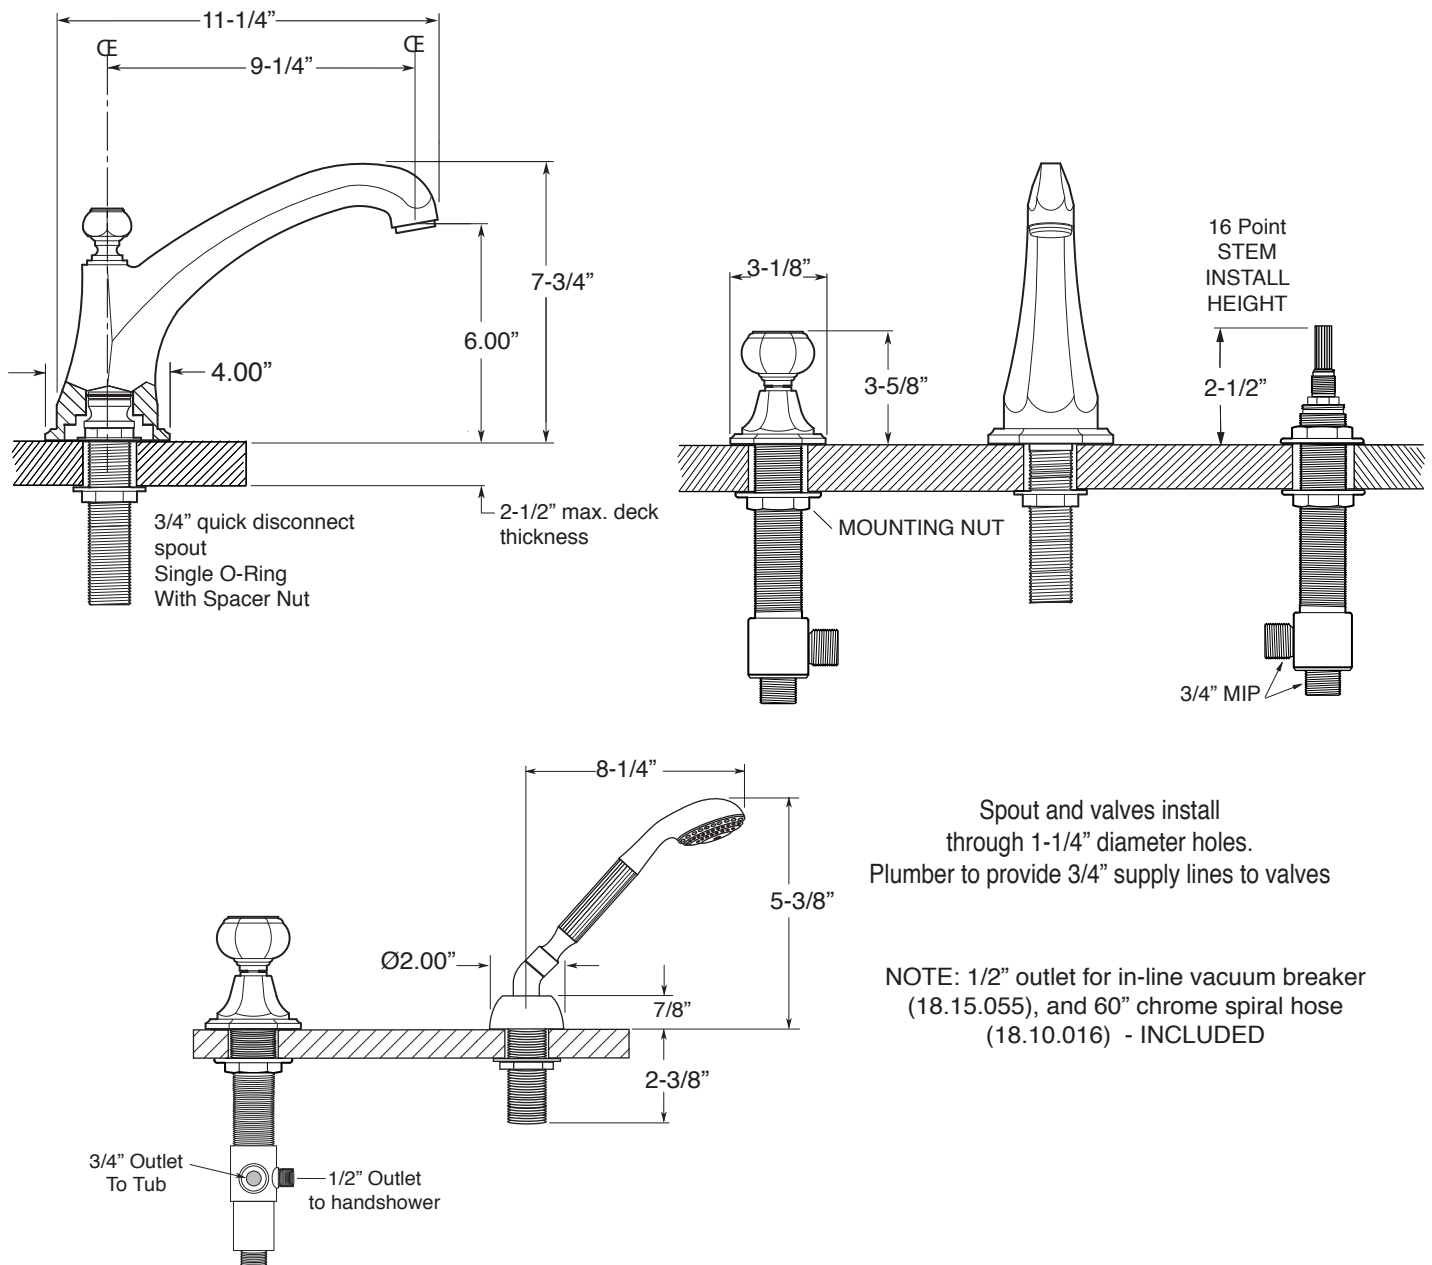

FEATURES:

- All brass construction.
- Hex knob style with setscrew attachment.
- 3/4" valve bodies with 1/4-turn ceramic disc cartridge.
- Available in all finishes. Warranty varies according to finish.
- Certified to meet or exceed the following codes and standards:
ASME A112.18.1/CSAB 125.1-2011

Series 720

Alicante
Roman Tub Set with Deckmount
Handshower and Diverter
1.727393
(1.727393T - Trim only)

Spout and valves install through 1-1/4" diameter holes.
Plumber to provide 3/4" supply lines to valves

NOTE: 1/2" outlet for in-line vacuum breaker (18.15.055), and 60" chrome spiral hose (18.10.016) - INCLUDED

Note: Measurements are subject to change or cancellation. No responsibility is assumed for use of superseded or voided pages.